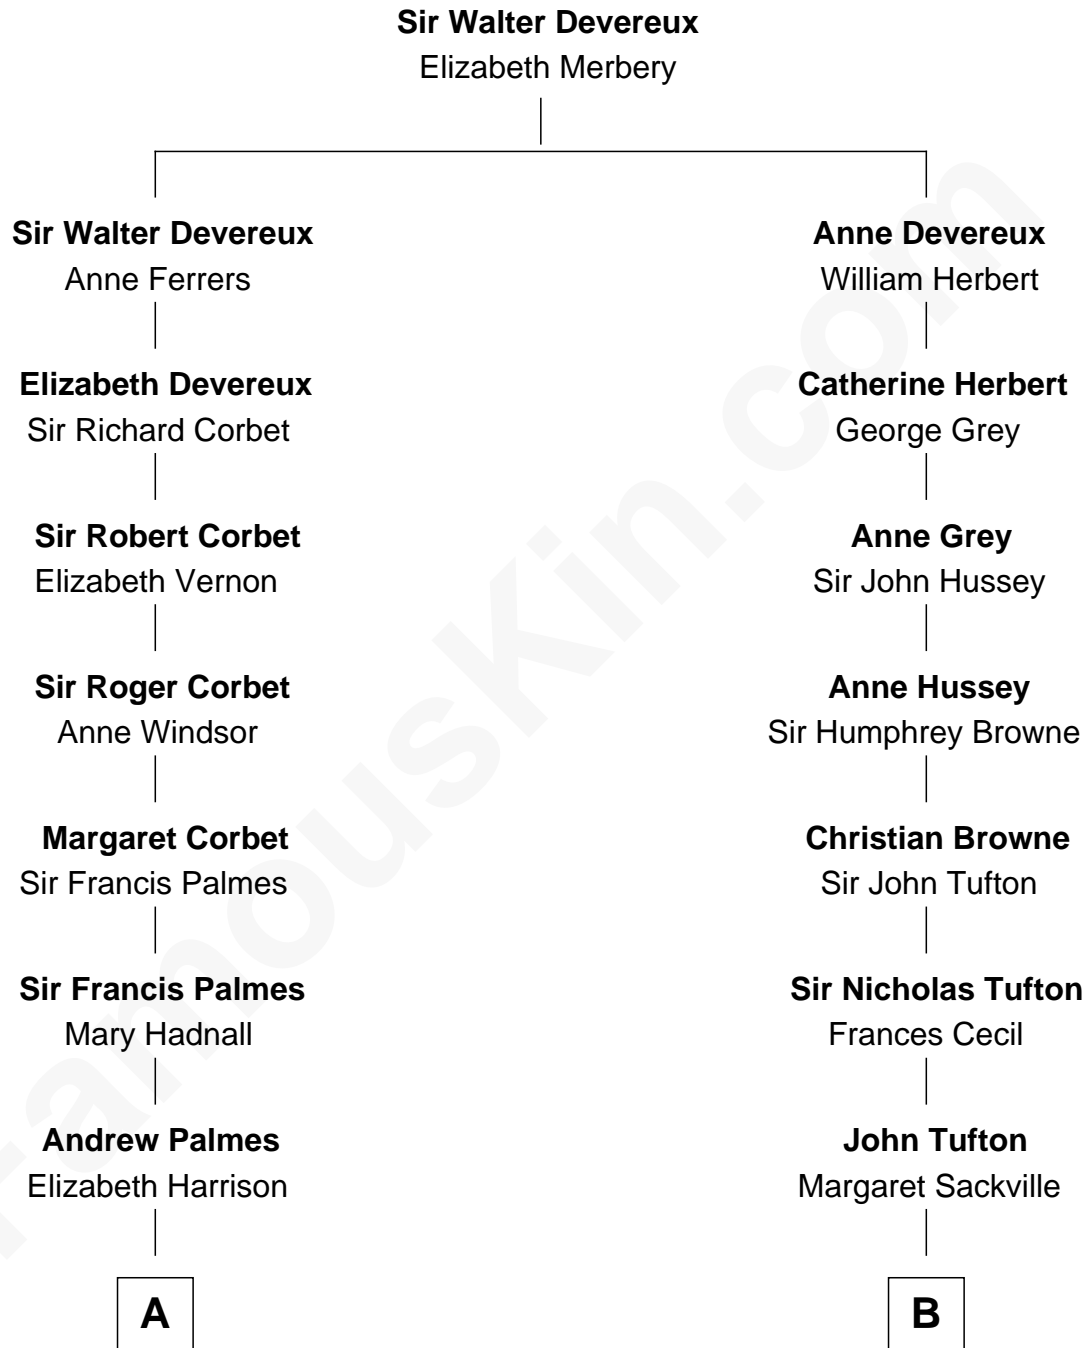

FamousKin.com Relationship Chart of

Nelson Rockefeller
41st U.S. Vice-President

17th cousin of

Kit Harington
TV Actor - "Game of Thrones"

Kit Harington photo by [Gage Skidmore](#) (CC BY-SA 2.0)