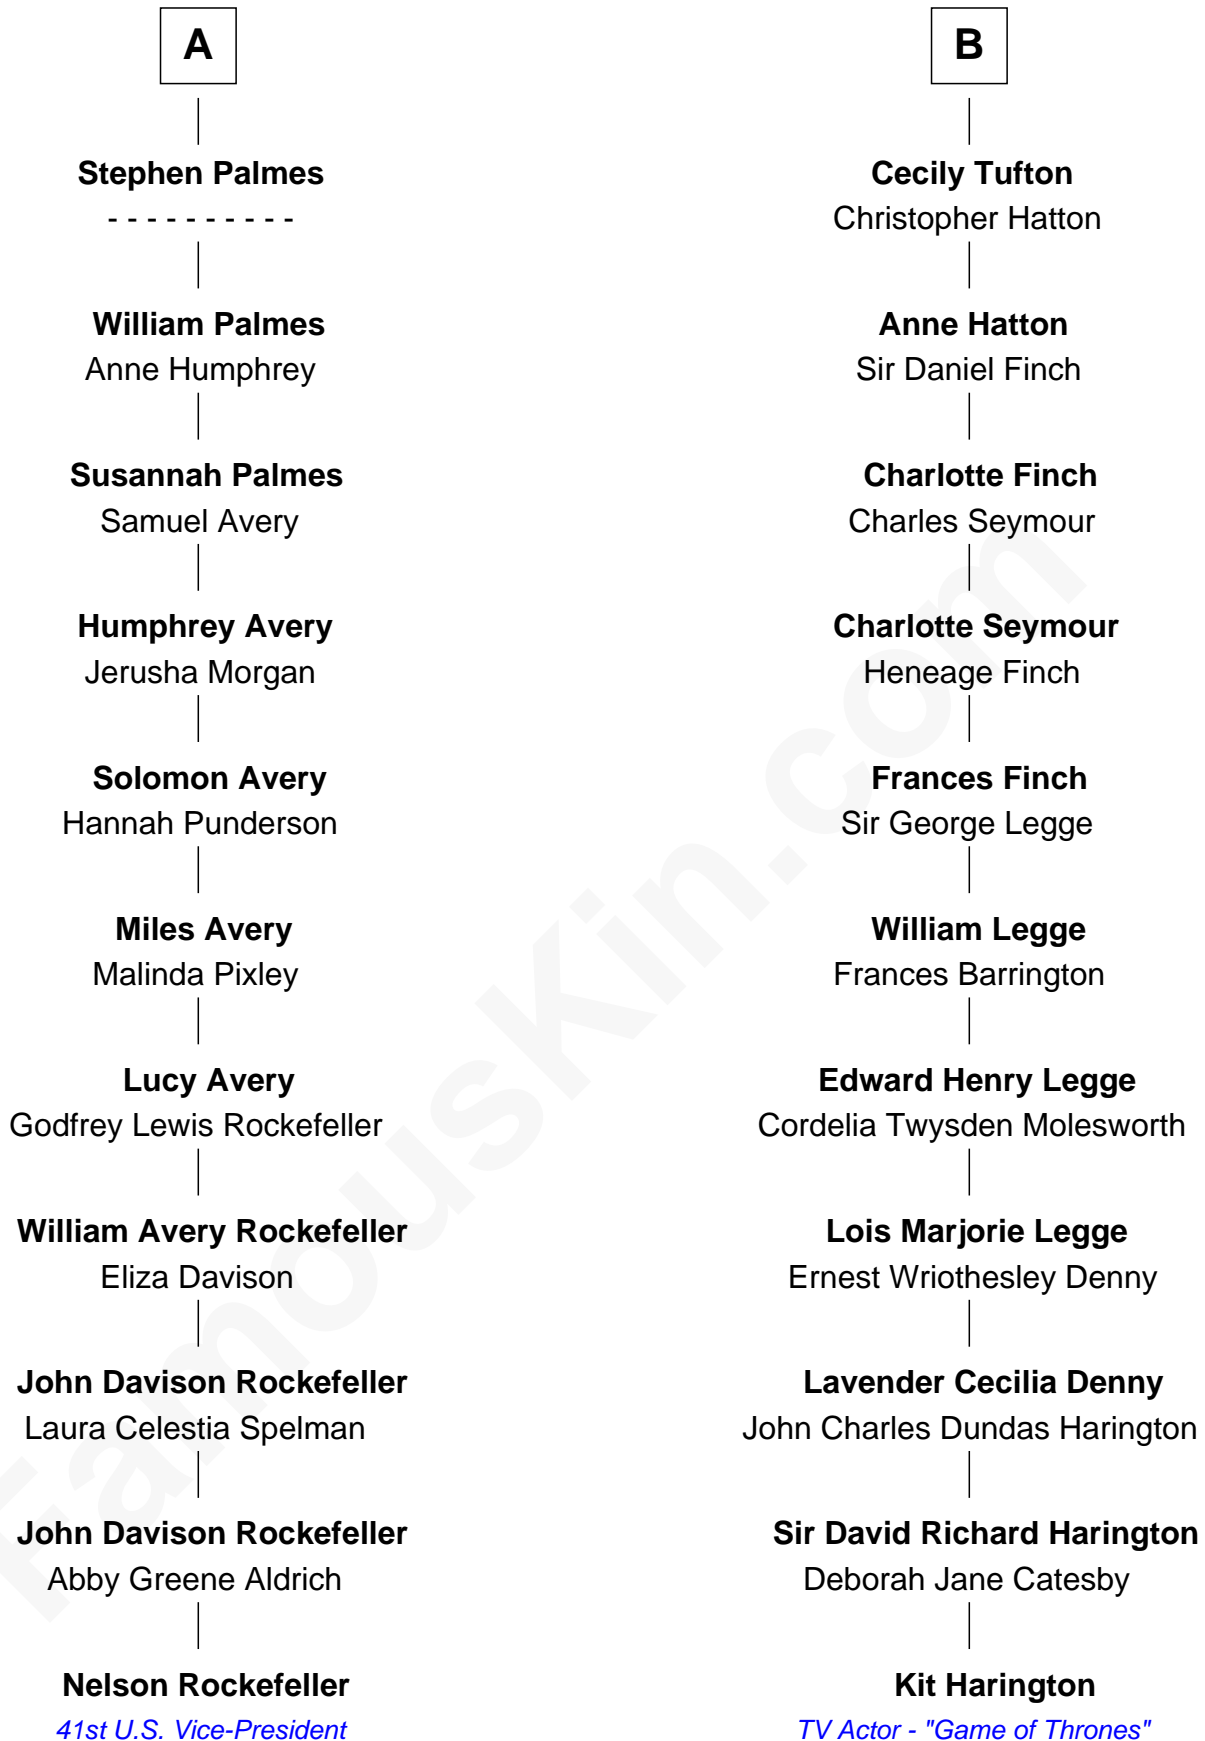

FamousKin.com Relationship Chart of

Nelson Rockefeller
41st U.S. Vice-President

17th cousin of

Kit Harington
TV Actor - "Game of Thrones"

Kit Harington photo by [Gage Skidmore](#) (CC BY-SA 2.0)