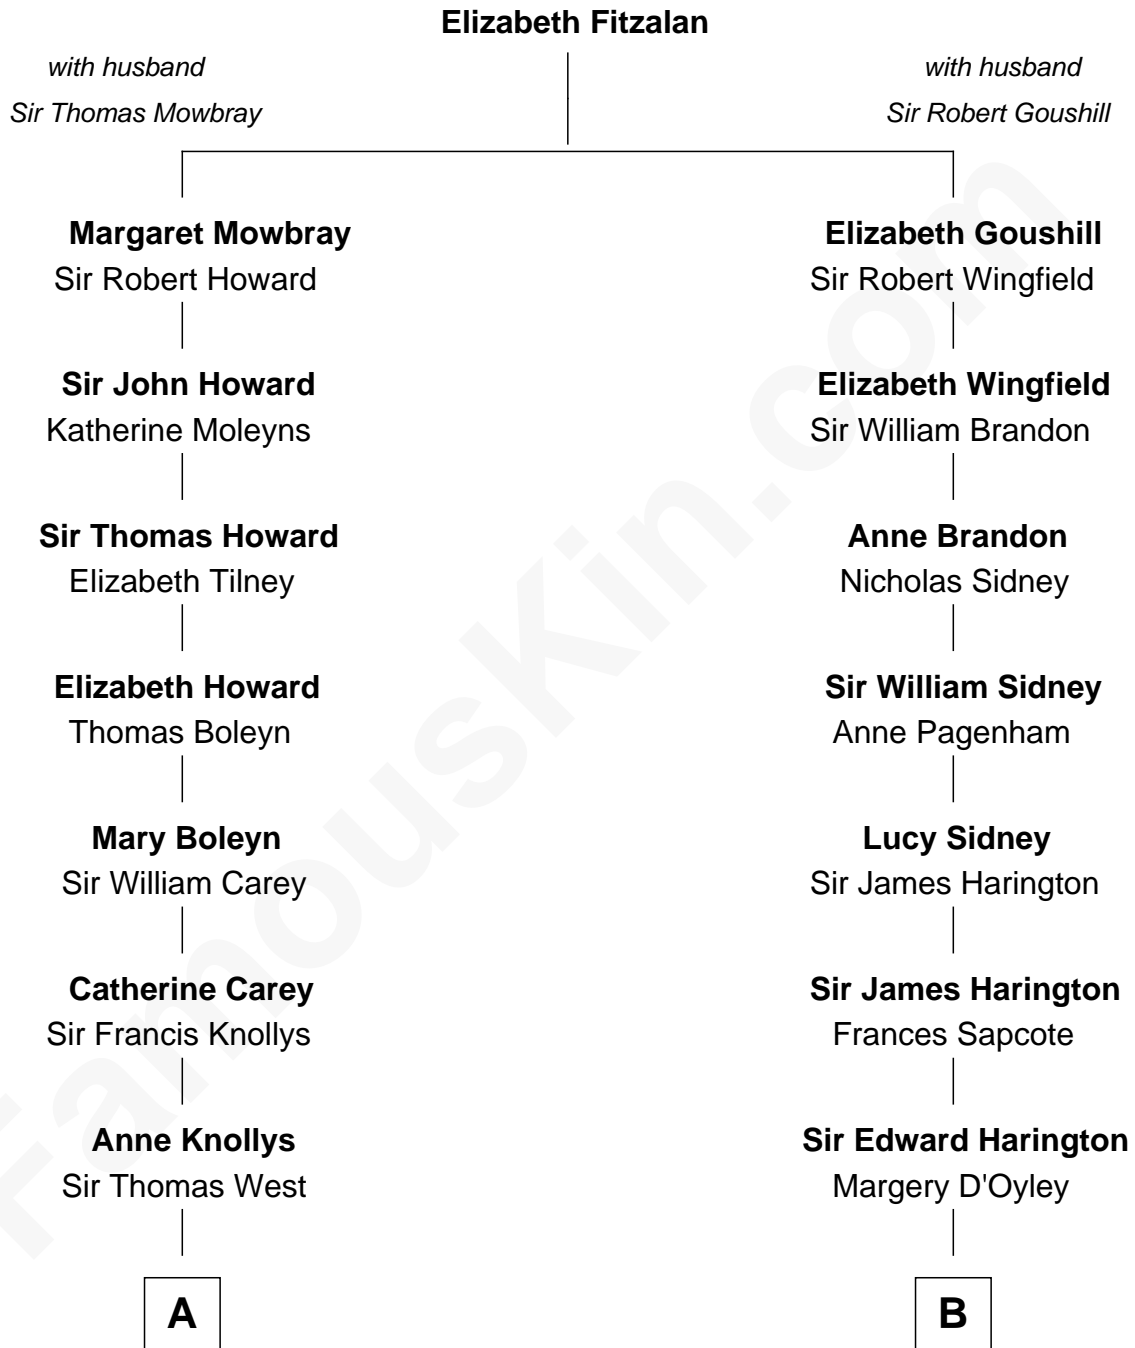

# FamousKin.com Relationship Chart of

**Nelson Rockefeller**  
41st U.S. Vice-President

18th cousin of

**Kit Harington**  
TV Actor - "Game of Thrones"

**C**

**John Davison Rockefeller**

Abby Greene Aldrich

**Nelson Rockefeller**

*41st U.S. Vice-President*

**D**

**Sir David Richard Harington**

Deborah Jane Catesby

**Kit Harington**

*TV Actor - "Game of Thrones"*

FamousKin.com