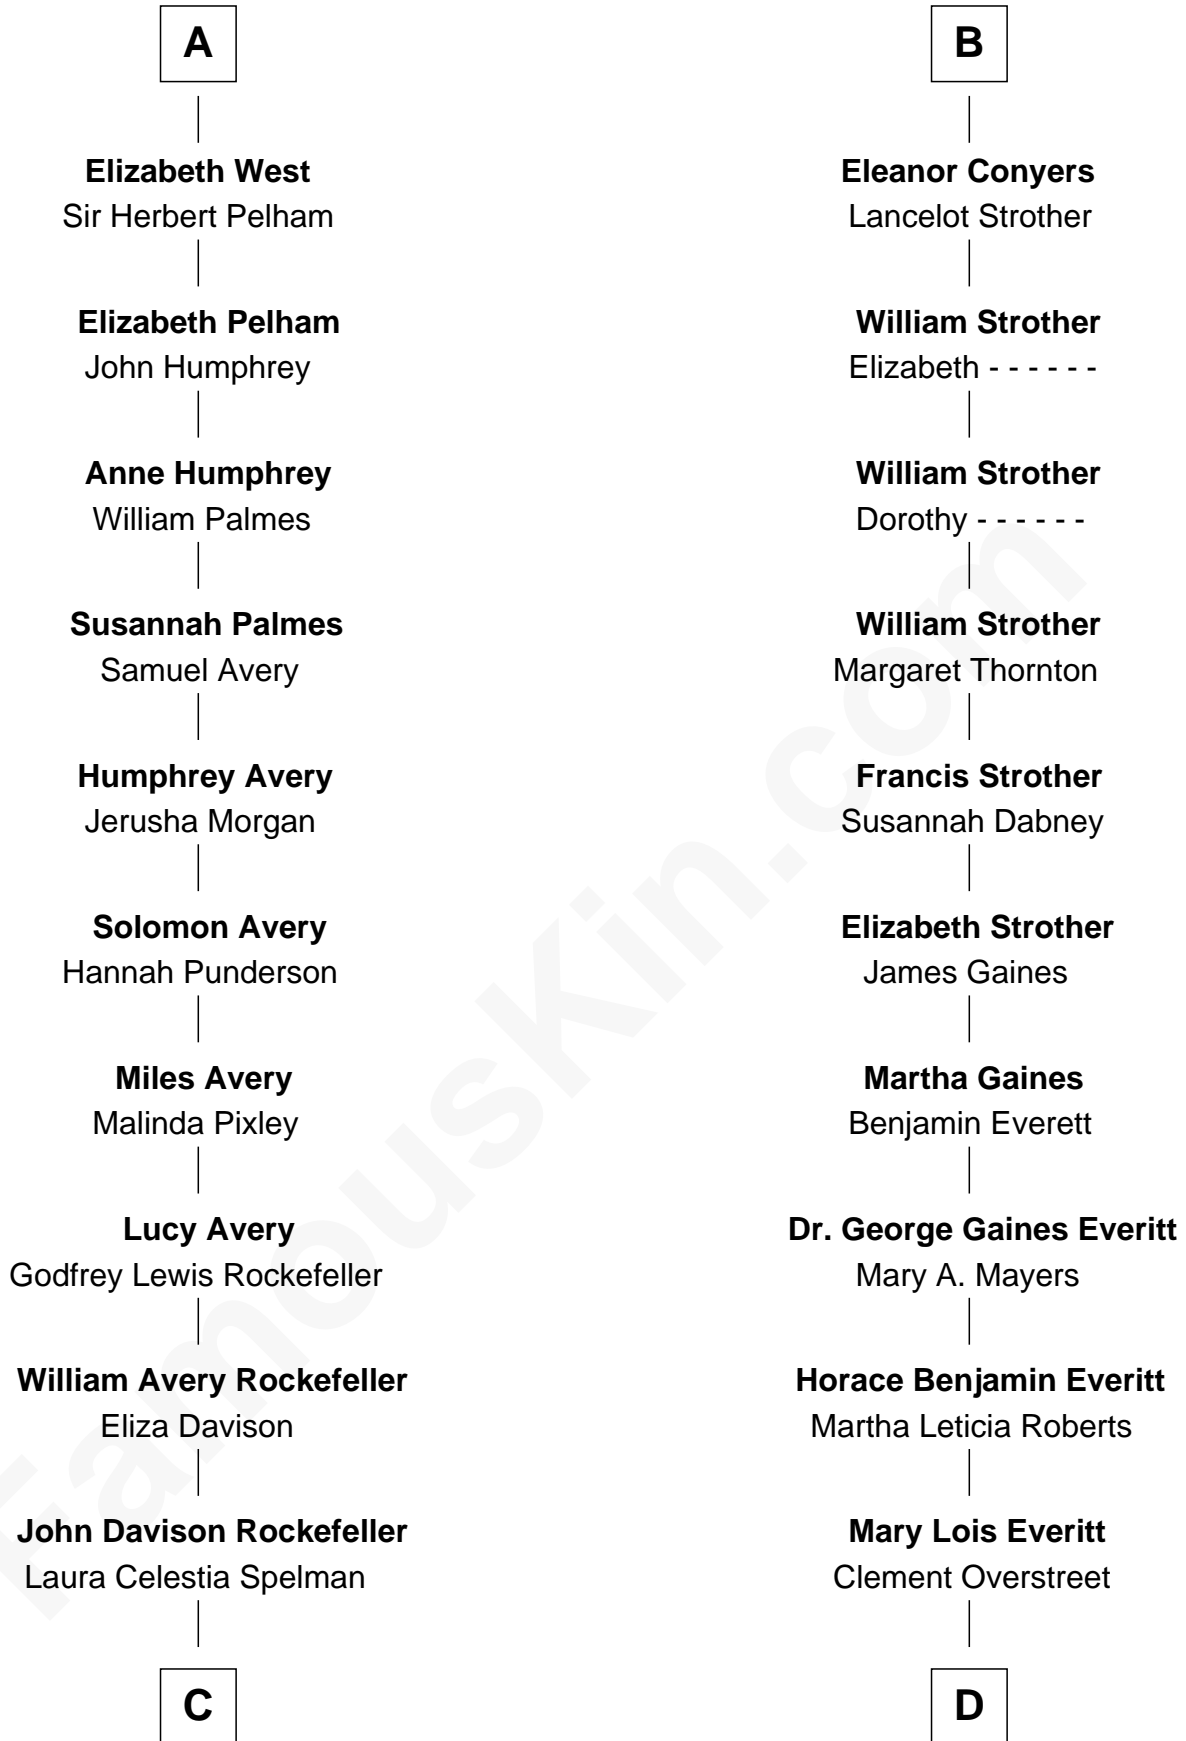

# FamousKin.com Relationship Chart of

**Nelson Rockefeller**  
41st U.S. Vice-President

18th cousin of

**William H. Macy**  
TV and Movie Actor

**John of Gaunt**  
Katherine Roet

**Sir John Beaufort**  
Margaret de Holand

**Edmund Beaufort**  
Eleanor Beauchamp

**Eleanor Beaufort**  
Sir Robert Spencer

**Margaret Spencer**  
Sir Thomas Carey

**Sir William Carey**  
Mary Boleyn

**Catherine Carey**  
Sir Francis Knollys

**Anne Knollys**  
Sir Thomas West

**A**

**Joan Beaufort**  
Sir Ralph Neville

**George Neville**  
Elizabeth Beauchamp

**Sir Henry Neville**  
Joan Bouchier

**Sir Richard Neville**  
Anne Stafford

**Dorothy Neville**  
Sir John Dawney

**Anne Dawney**  
Sir George Conyers

**Sir John Conyers**  
Agnes Bowes

**B**

**C**

**John Davison Rockefeller**

Abby Greene Aldrich

**Nelson Rockefeller**

*41st U.S. Vice-President*

**D**