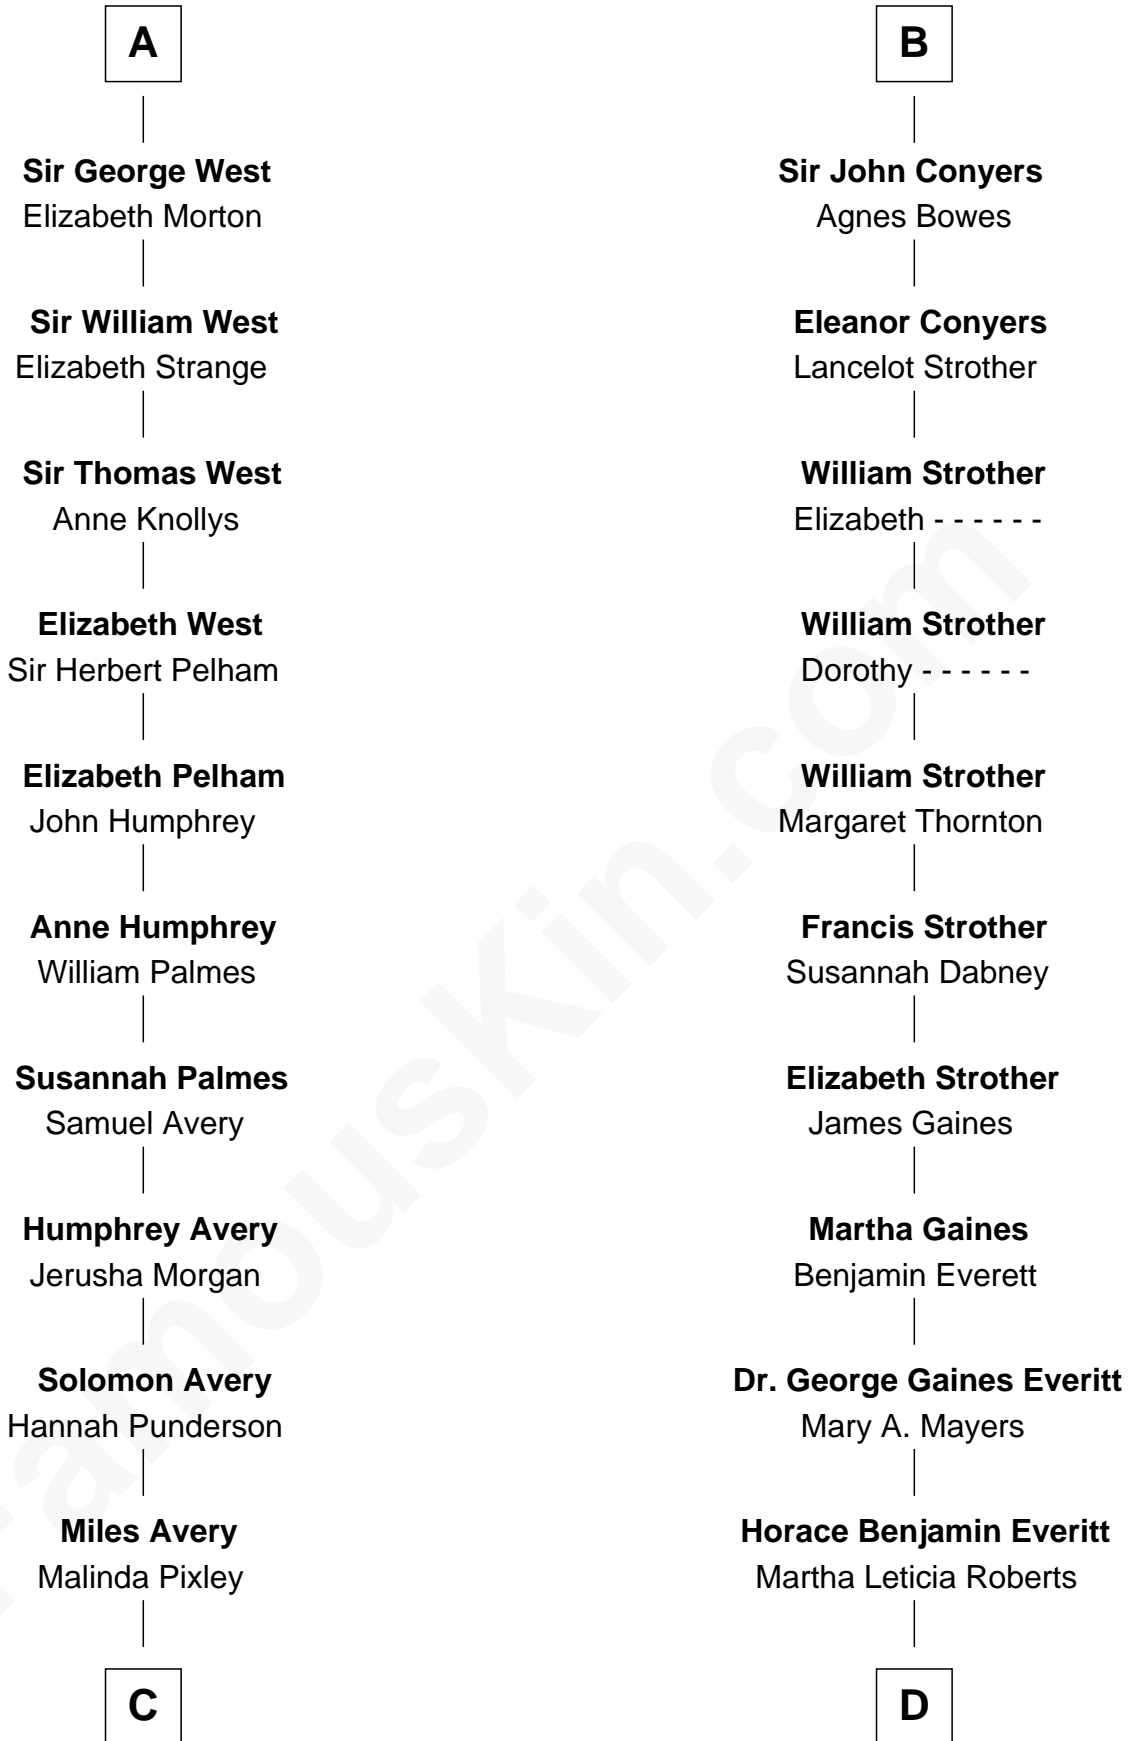

FamousKin.com
Relationship Chart of
Nelson Rockefeller
41st U.S. Vice-President

19th cousin 2 times removed of

William H. Macy
TV and Movie Actor

C

Lucy Avery

Godfrey Lewis Rockefeller

William Avery Rockefeller

Eliza Davison

John Davison Rockefeller

Laura Celestia Spelman

John Davison Rockefeller

Abby Greene Aldrich

Nelson Rockefeller

41st U.S. Vice-President

D

Mary Lois Everitt

Clement Overstreet

Lois Elizabeth Overstreet

William Hall Macy

William H. Macy

TV and Movie Actor

FamousKin.com