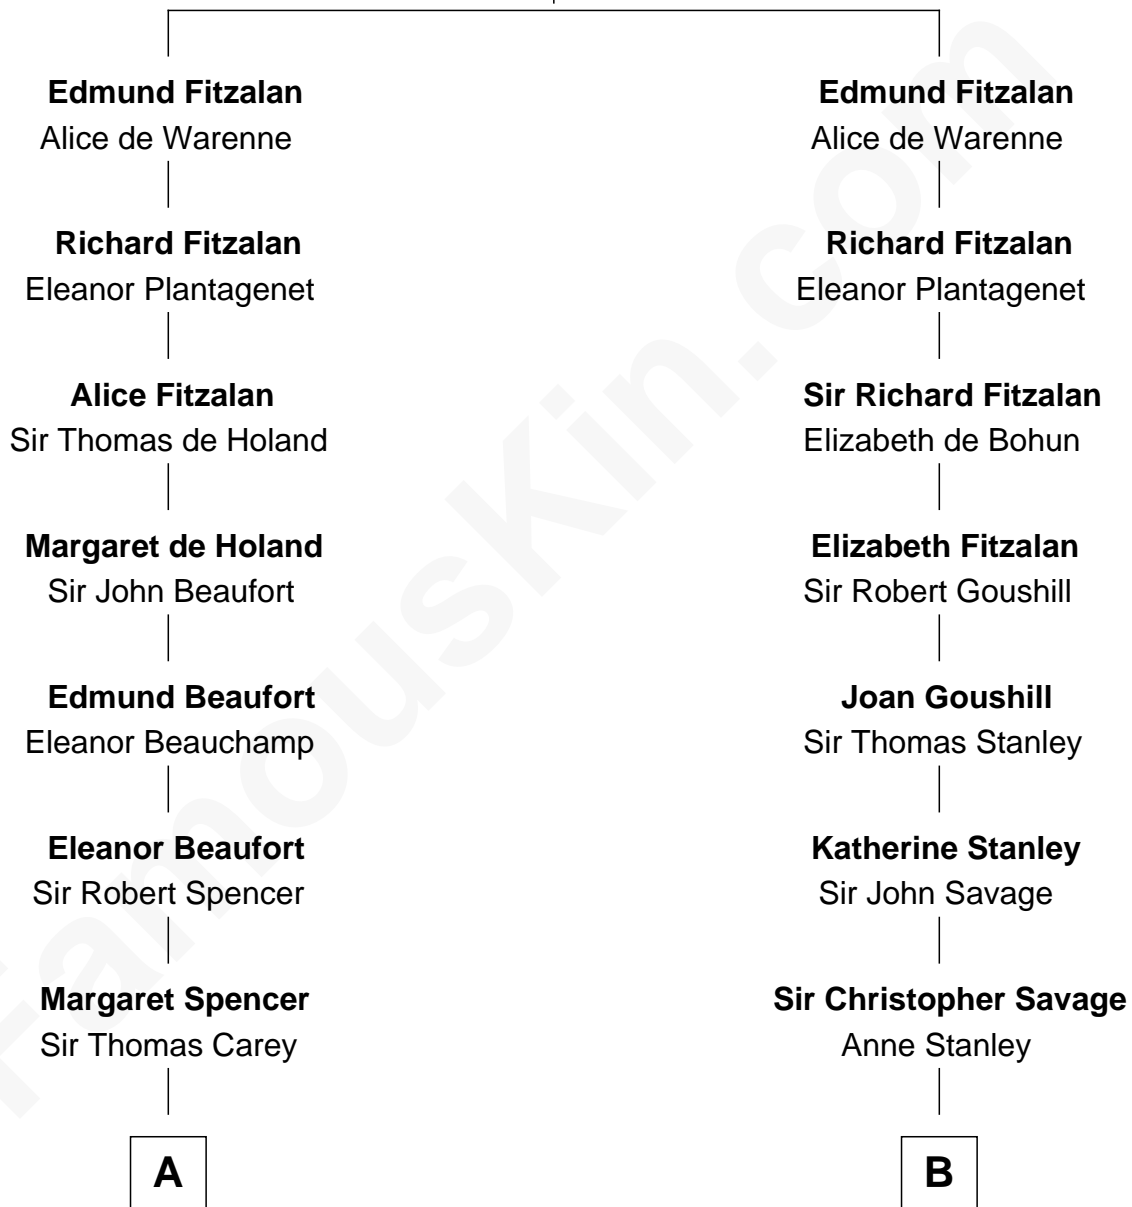

FamousKin.com Relationship Chart of

Nelson Rockefeller
41st U.S. Vice-President

21st cousin of

William H. Macy
TV and Movie Actor

Richard Fitzalan
Alice de Saluzzo

C

Lucy Avery
Godfrey Lewis Rockefeller

William Avery Rockefeller
Eliza Davison

John Davison Rockefeller
Laura Celestia Spelman

John Davison Rockefeller
Abby Greene Aldrich

Nelson Rockefeller
41st U.S. Vice-President

D

Dr. George Gaines Everitt
Mary A. Mayers

Horace Benjamin Everitt
Martha Leticia Roberts