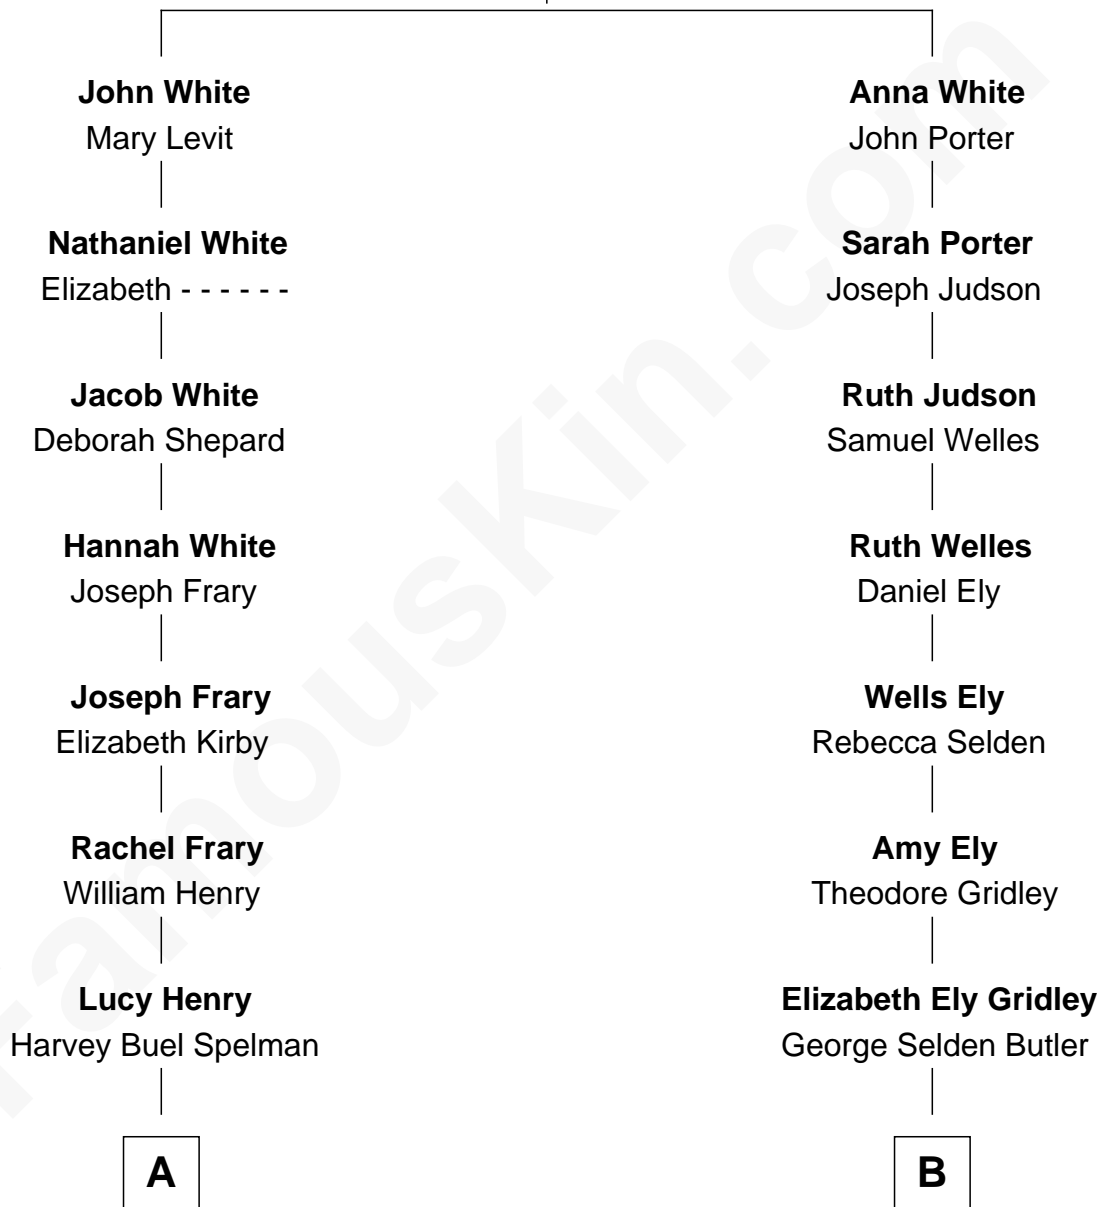

FamousKin.com Relationship Chart of

Nelson Rockefeller
41st U.S. Vice-President

9th cousin 1 time removed of

Gerald Ford
38th U.S. President

Robert White
Bridget Allgar

A

Laura Celestia Spelman
John Davison Rockefeller

John Davison Rockefeller
Abby Greene Aldrich

Nelson Rockefeller
41st U.S. Vice-President

B

Amy Gridley Butler
George Manney Ayer

Adele Augusta Ayer
Levi Addison Gardner

Dorothy Ayer Gardner
Leslie Lynch King

Gerald Ford
38th U.S. President

FamousKin.com