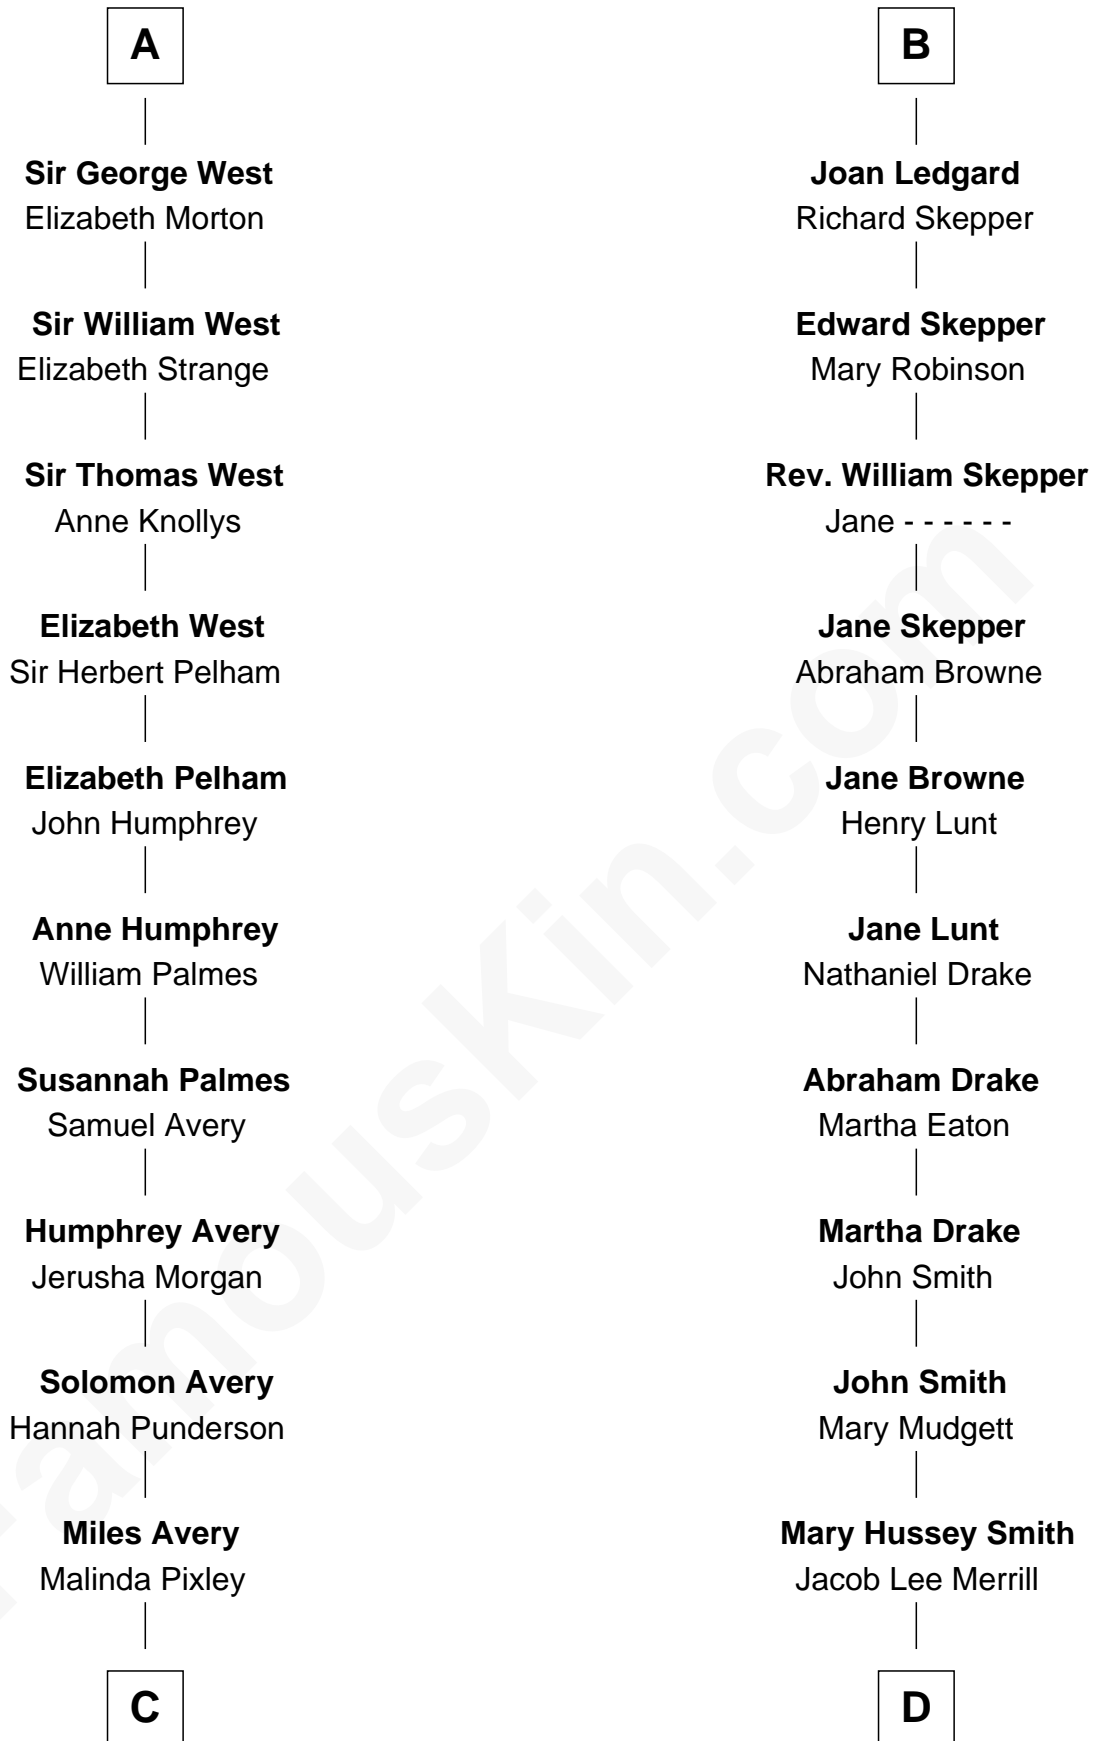

# FamousKin.com Relationship Chart of

**Nelson Rockefeller**  
41st U.S. Vice-President

21st cousin of

**Meghan Markle**  
Duchess of Sussex, TV Actress

**C**

**Lucy Avery**  
Godfrey Lewis Rockefeller

**William Avery Rockefeller**  
Eliza Davison

**John Davison Rockefeller**  
Laura Celestia Spelman

**John Davison Rockefeller**  
Abby Greene Aldrich

**Nelson Rockefeller**  
*41st U.S. Vice-President*

**D**

**George David Merrill**  
Mary Bird

**Gertrude May Merrill**  
Fred George Sanders

**Doris Mary Rita Sanders**  
Gordon Arnold Markle

**Thomas Wayne Markle**  
Doria Loyce Ragland

**Meghan Markle**  
*Duchess of Sussex, TV Actress*