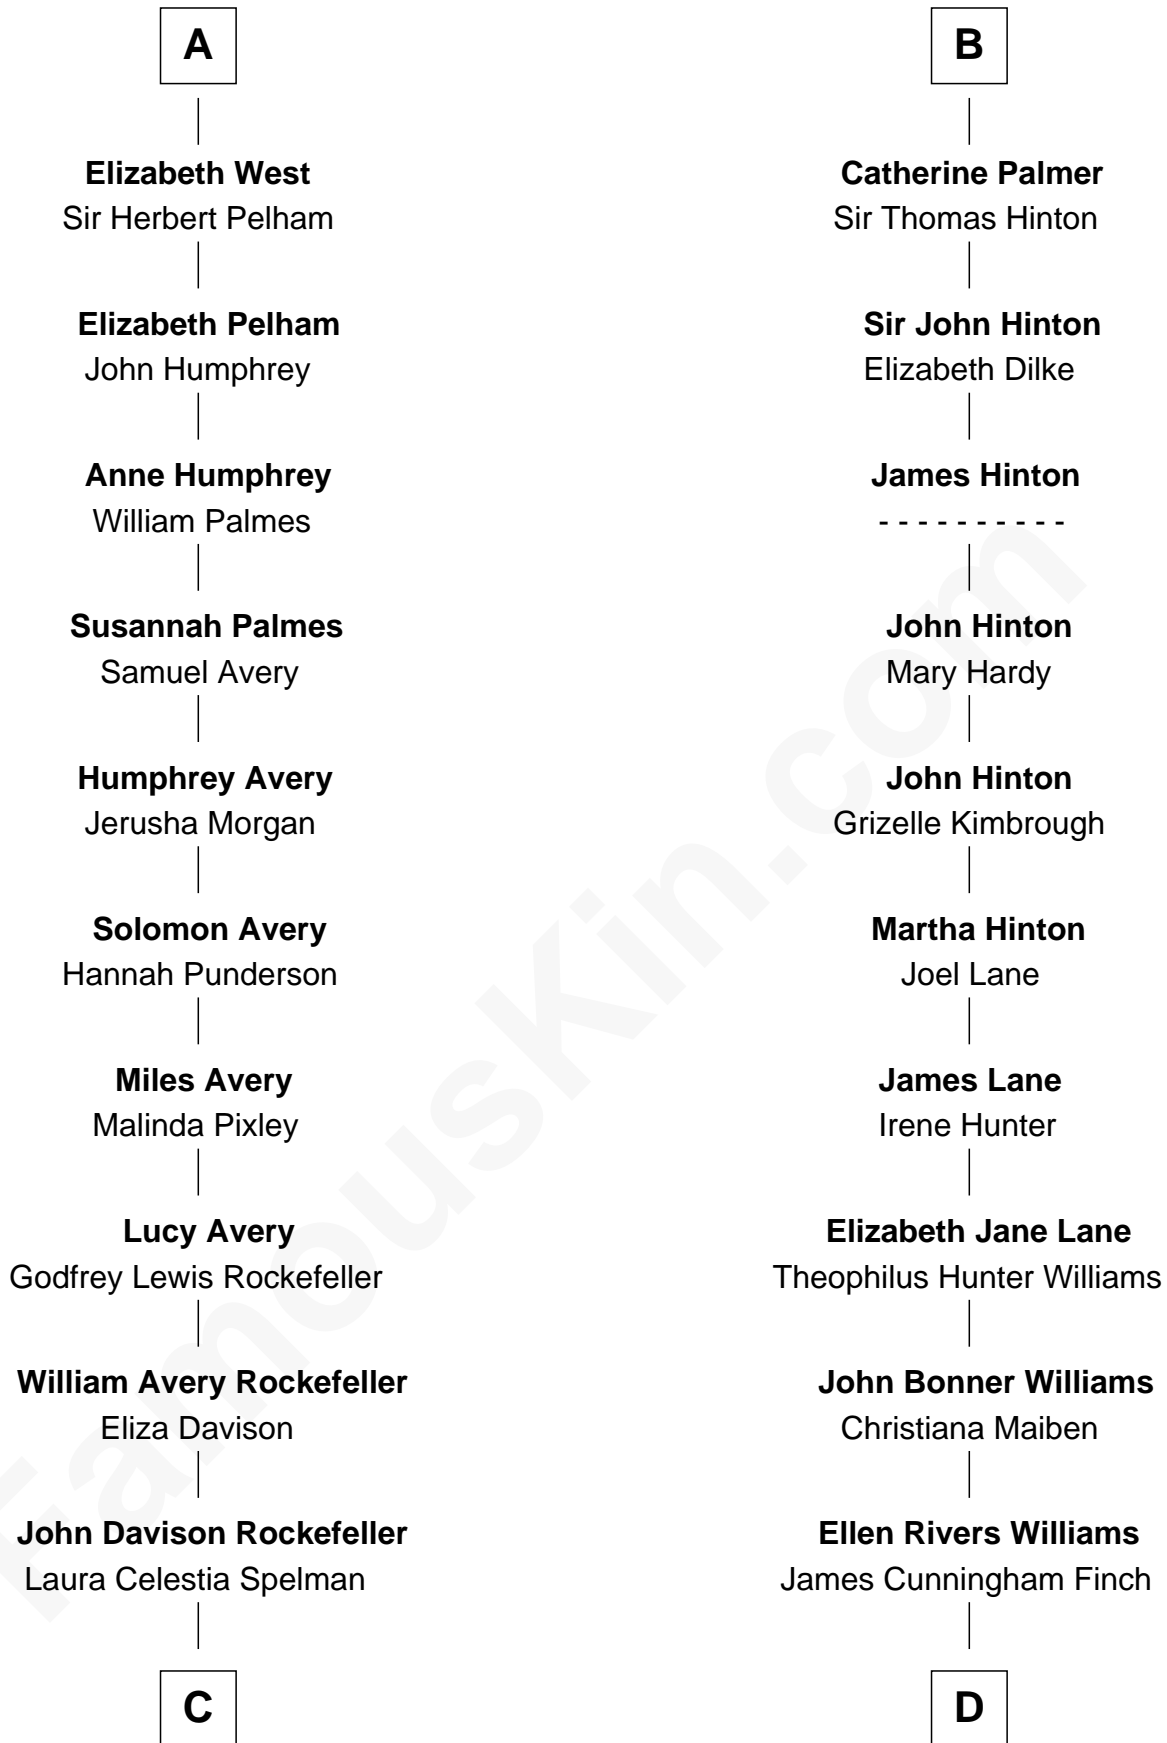

FamousKin.com Relationship Chart of

Nelson Rockefeller
41st U.S. Vice-President

18th cousin of

Harper Lee
Author of *To Kill a Mockingbird*

John of Gaunt
Katherine Roet

Sir John Beaufort
Margaret de Holand

Edmund Beaufort
Eleanor Beauchamp

Eleanor Beaufort
Sir Robert Spencer

Margaret Spencer
Sir Thomas Carey

Sir William Carey
Mary Boleyn

Catherine Carey
Sir Francis Knollys

Anne Knollys
Sir Thomas West

A

Henry Beaufort

Jane Beaufort

Sir Edward Stradling

Sir Henry Stradling
Elizabeth Herbert

Thomas Stradling
Janet Mathew

Sir Edward Stradling
Elizabeth Arundell

Catherine Stradling
Sir Thomas Palmer

John Palmer
Elizabeth Verney

B

C

John Davison Rockefeller

Abby Greene Aldrich

Nelson Rockefeller

41st U.S. Vice-President

D

Frances Cunningham Finch