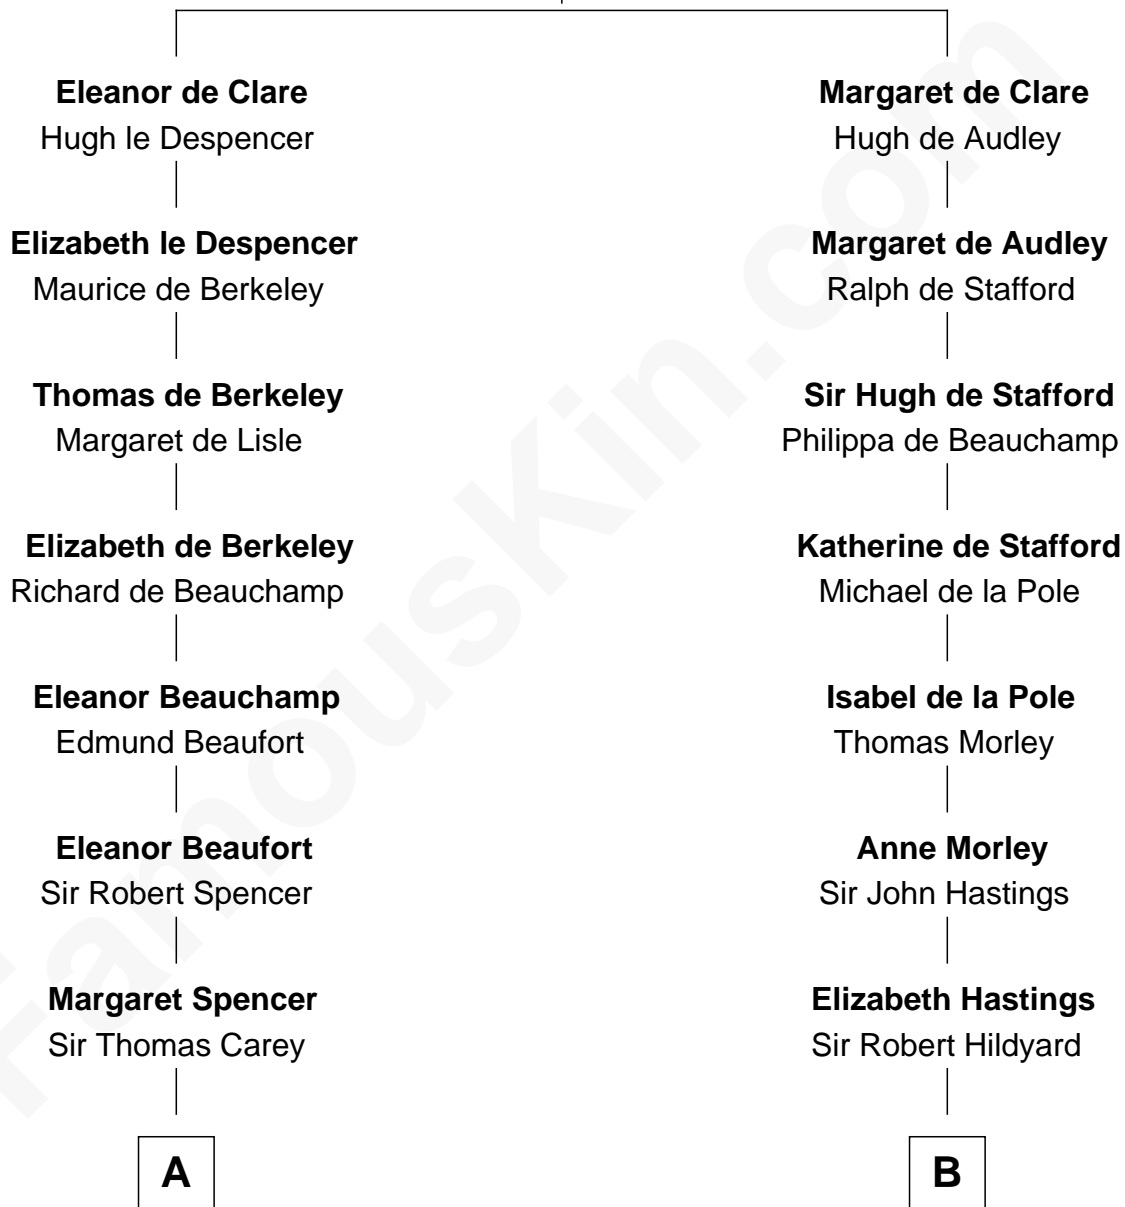

FamousKin.com Relationship Chart of

Nelson Rockefeller
41st U.S. Vice-President

21st cousin of

Harper Lee
Author of *To Kill a Mockingbird*

Sir Gilbert de Clare
Joan of Acre

C

Lucy Avery
Godfrey Lewis Rockefeller

William Avery Rockefeller
Eliza Davison

John Davison Rockefeller
Laura Celestia Spelman

John Davison Rockefeller
Abby Greene Aldrich

Nelson Rockefeller
41st U.S. Vice-President

D

John Farrar Finch
Frances Smith