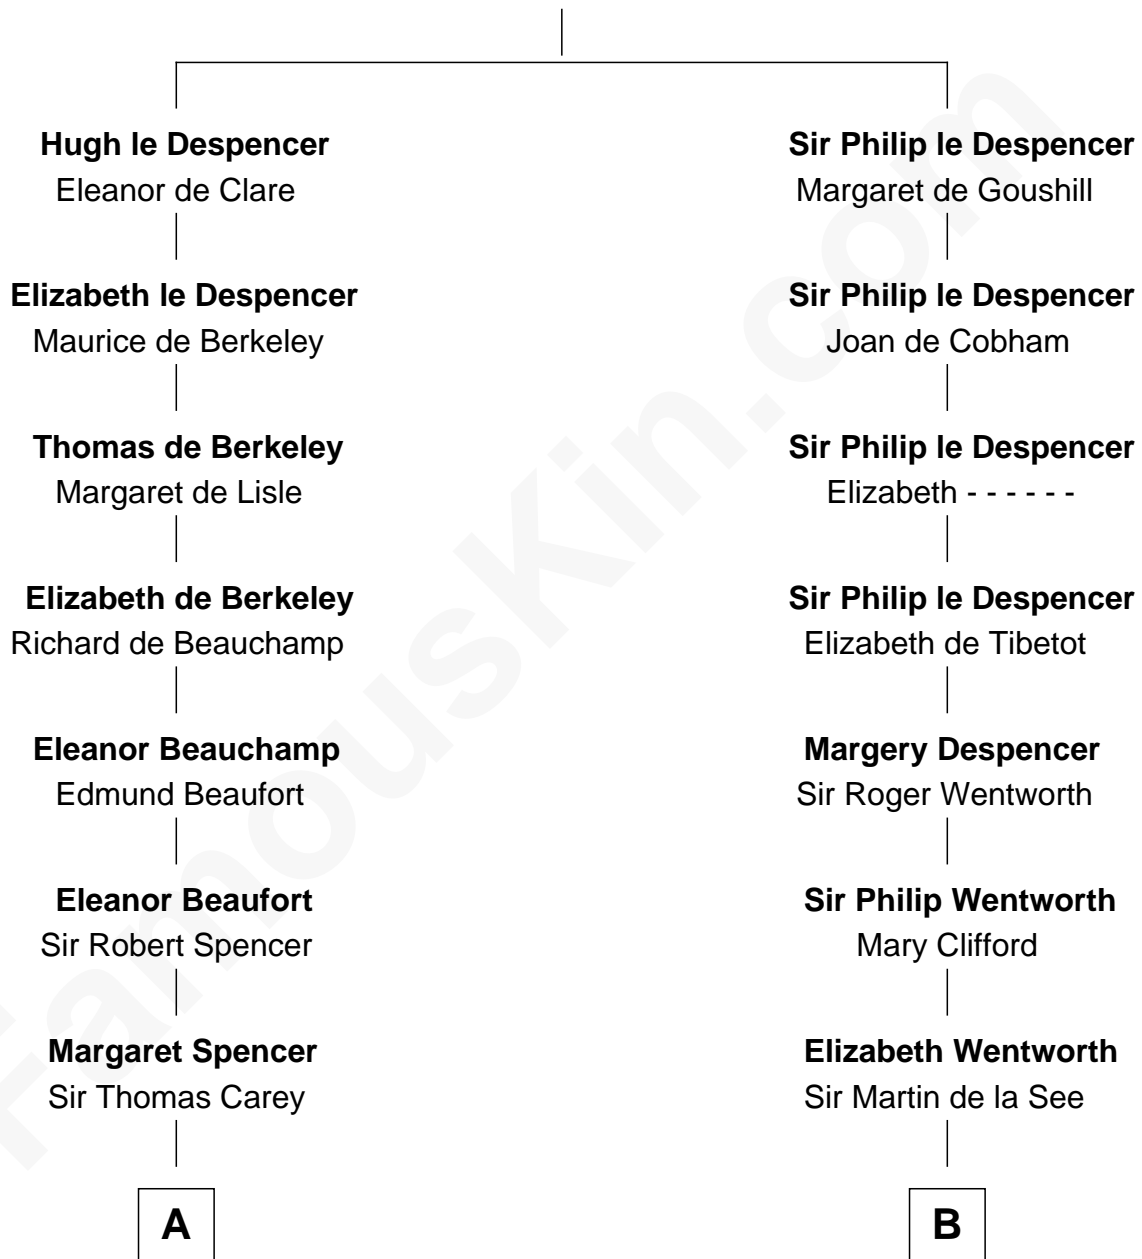

FamousKin.com Relationship Chart of

Nelson Rockefeller
41st U.S. Vice-President

21st cousin of

Harper Lee
Author of *To Kill a Mockingbird*

Sir Hugh le Despencer
Isabella de Beauchamp

C

Lucy Avery
Godfrey Lewis Rockefeller

William Avery Rockefeller
Eliza Davison

John Davison Rockefeller
Laura Celestia Spelman

John Davison Rockefeller
Abby Greene Aldrich

Nelson Rockefeller
41st U.S. Vice-President

D

John Farrar Finch
Frances Smith