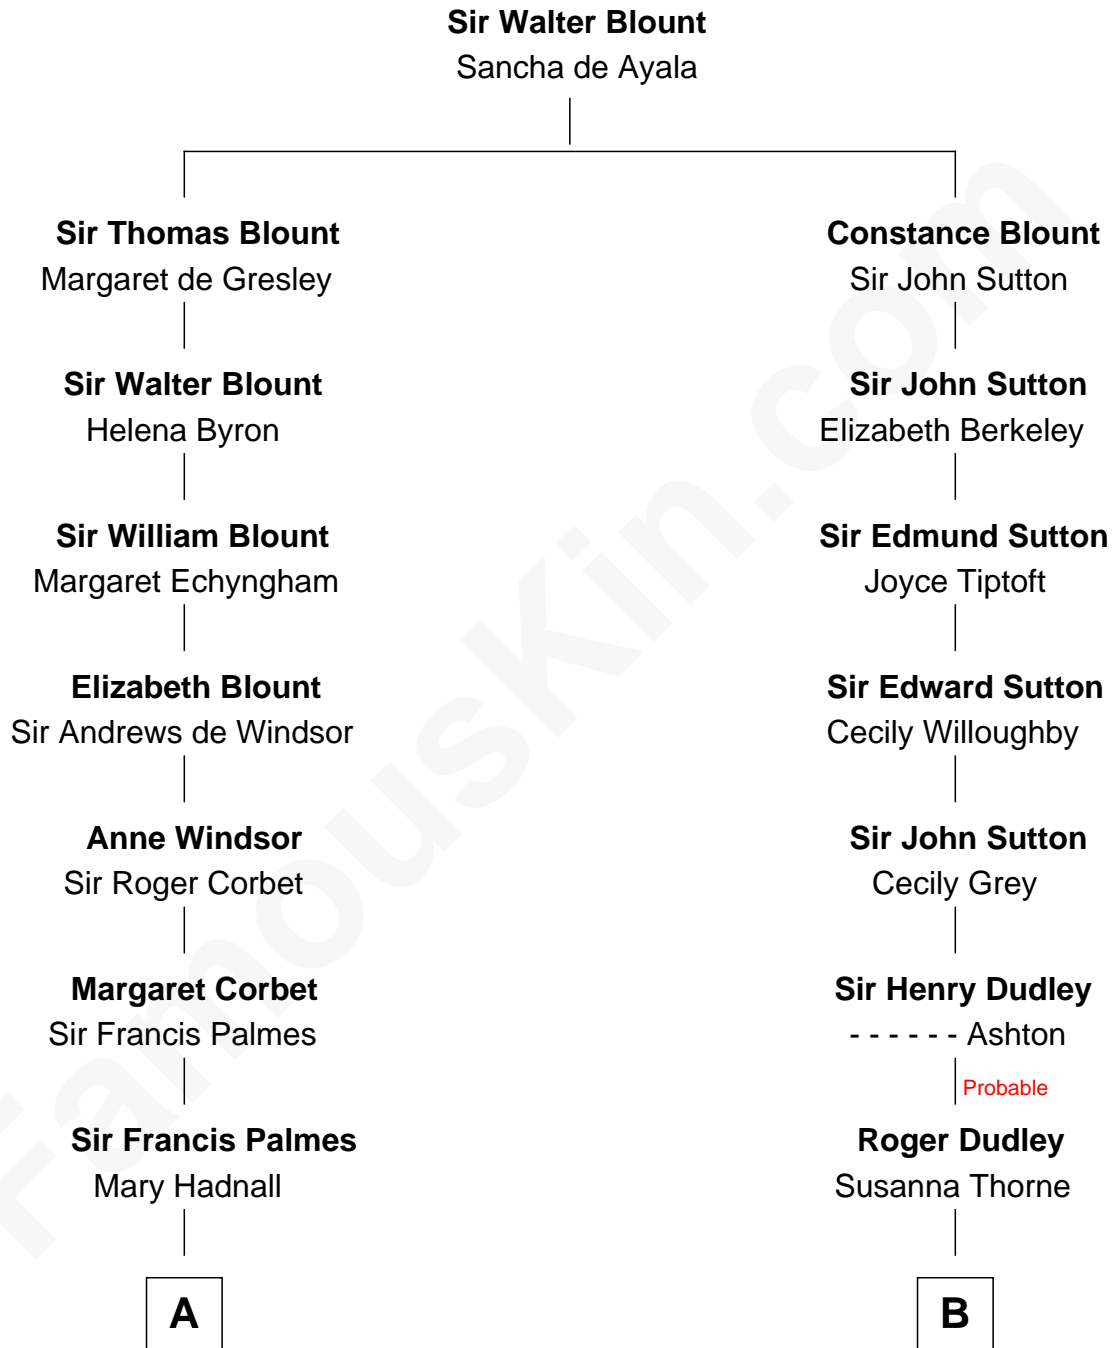

**FamousKin.com**  
**Relationship Chart of**  
**Nelson Rockefeller**  
*41st U.S. Vice-President*

**18th cousin 2 times removed of**

**John Cena**  
*Movie Actor and WWE Pro Wrestler*

**C**

**John Davison Rockefeller**

Abby Greene Aldrich

**Nelson Rockefeller**

*41st U.S. Vice-President*

**D**

**Charles Nichols**

Julia Ellen Skelton

**Natalie Nichols**

Ulysses John Lupien