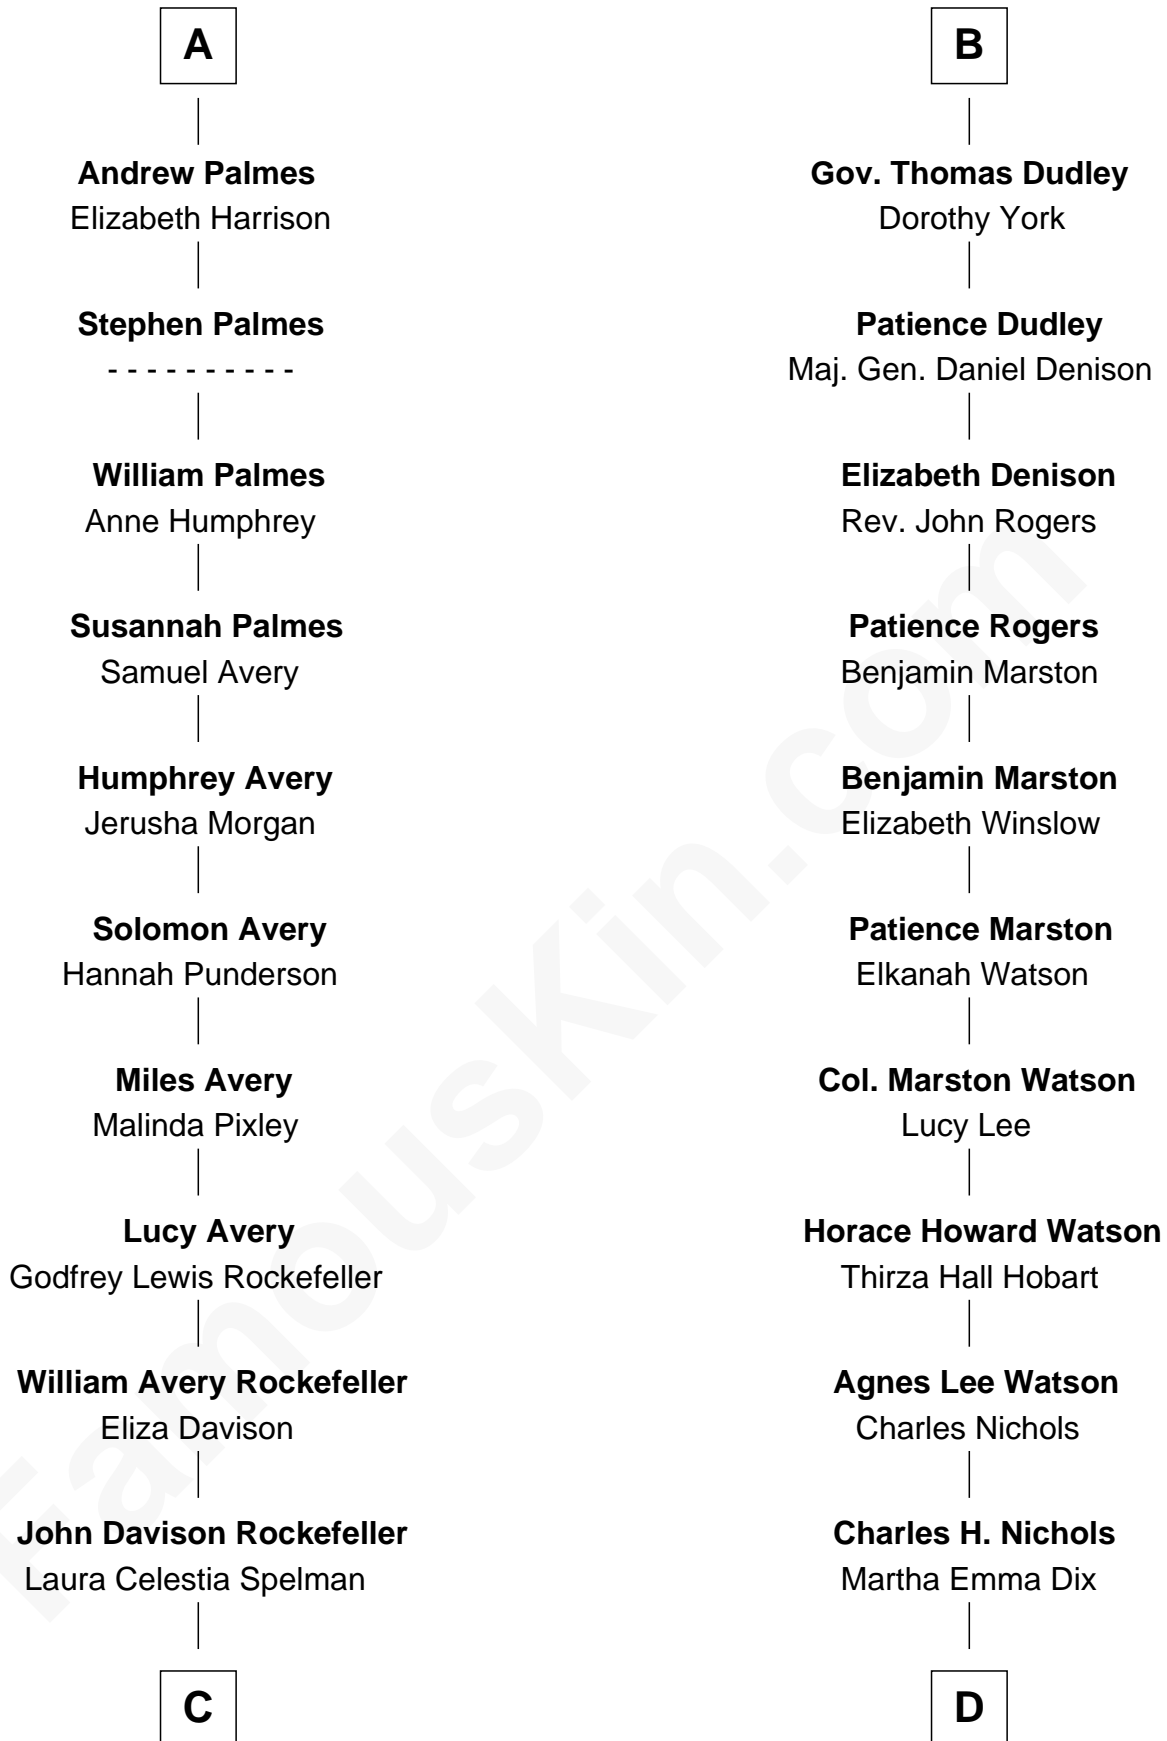

**FamousKin.com**  
**Relationship Chart of**  
**Nelson Rockefeller**  
*41st U.S. Vice-President*

**18th cousin 2 times removed of**

**John Cena**  
*Movie Actor and WWE Pro Wrestler*

**C**

**John Davison Rockefeller**

Abby Greene Aldrich

**Nelson Rockefeller**

*41st U.S. Vice-President*

**D**

**Charles Nichols**

Julia Ellen Skelton

**Natalie Nichols**

Ulysses John Lupien