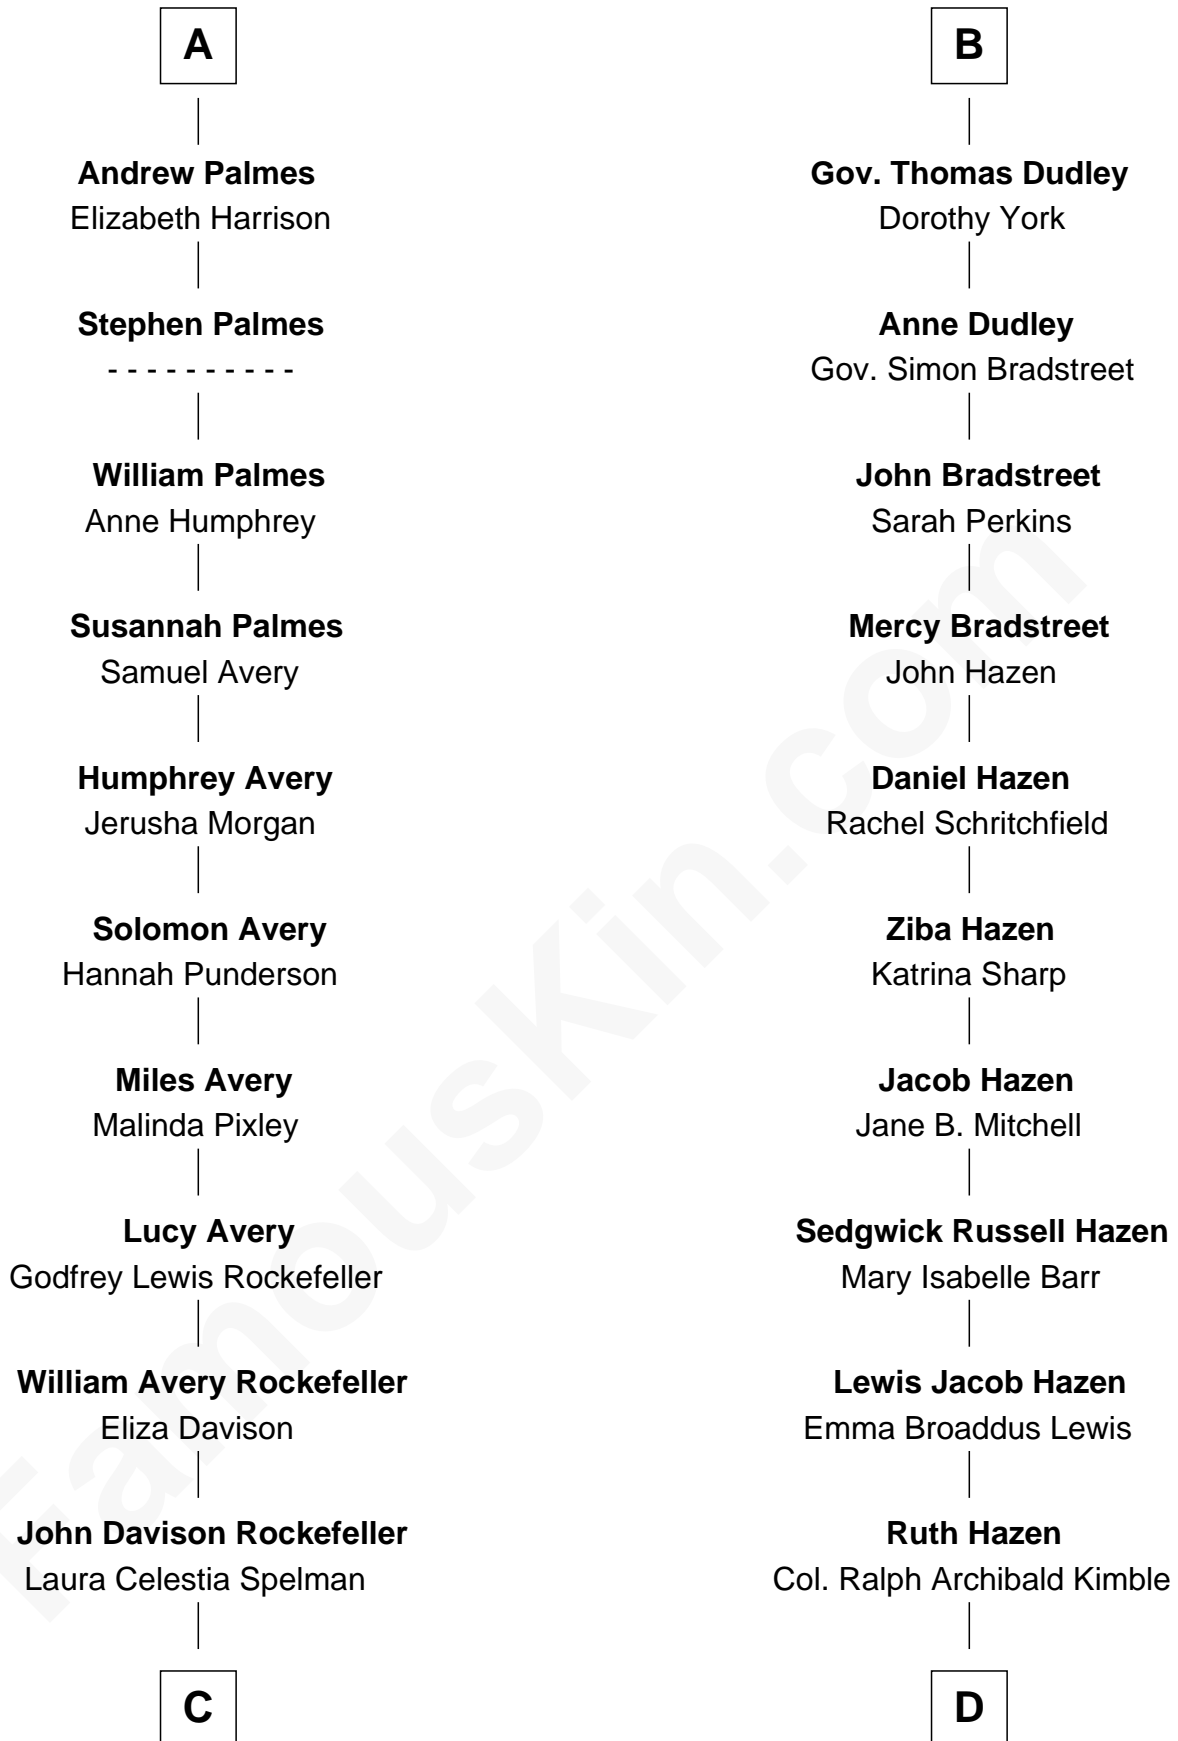

FamousKin.com Relationship Chart of

Nelson Rockefeller
41st U.S. Vice-President

18th cousin of

J. K. Simmons
TV and Movie Actor

Sir Walter Blount
Sancha de Ayala

C

John Davison Rockefeller

Abby Greene Aldrich

Nelson Rockefeller

41st U.S. Vice-President

D

Patricia Kimble

Dr. Donald William Simmons

J. K. Simmons

TV and Movie Actor

FamousKin.com