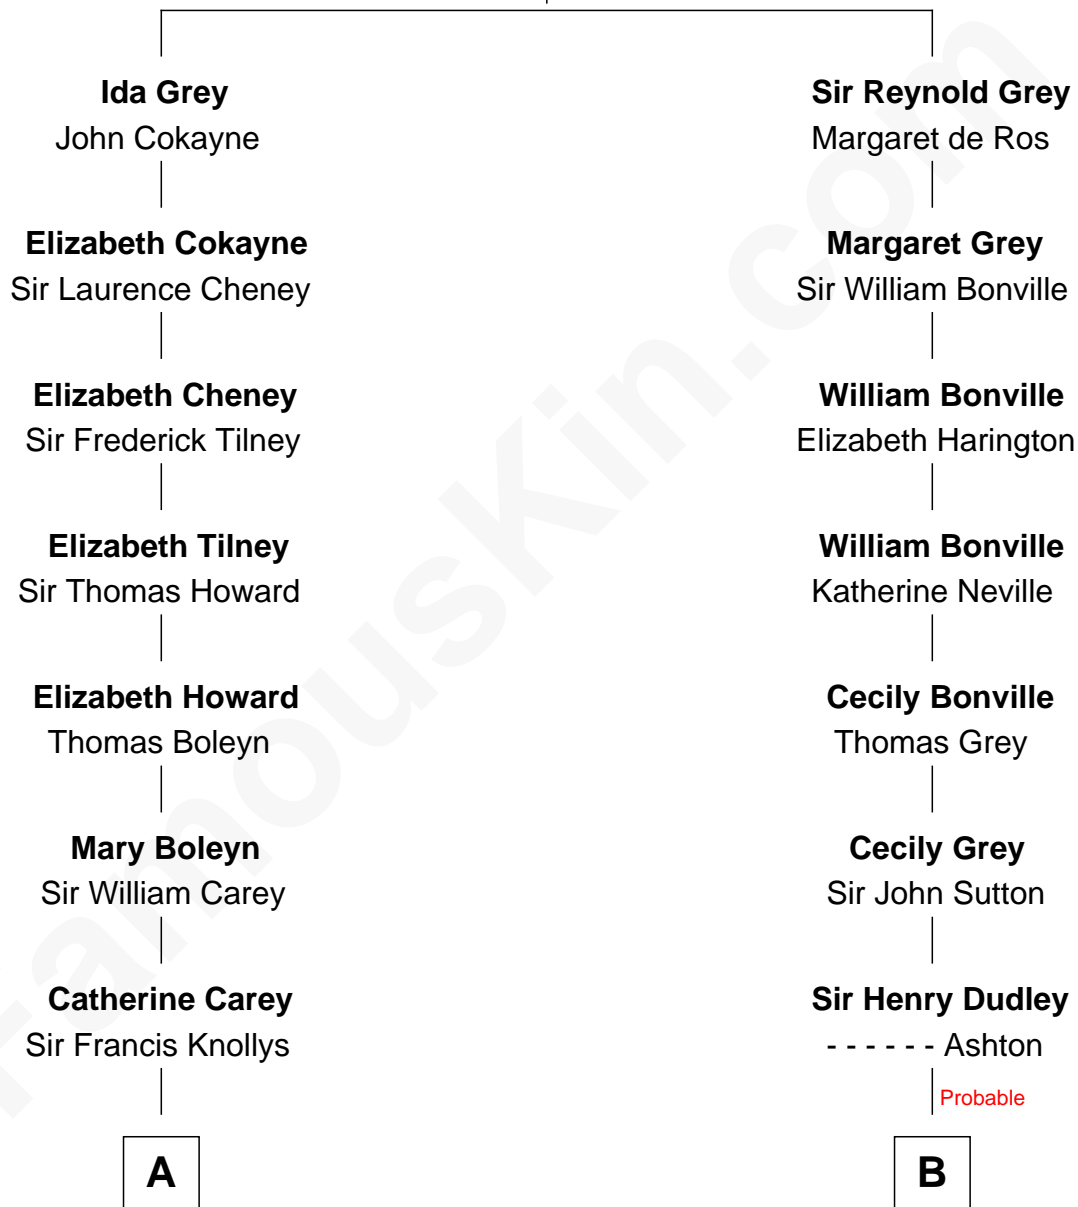

FamousKin.com Relationship Chart of

Nelson Rockefeller
41st U.S. Vice-President

19th cousin of

J. K. Simmons
TV and Movie Actor

Sir Reynold de Grey
Eleanor le Strange

C

John Davison Rockefeller

Laura Celestia Spelman

John Davison Rockefeller

Abby Greene Aldrich

Nelson Rockefeller

41st U.S. Vice-President

D

Ruth Hazen

Col. Ralph Archibald Kimble

Patricia Kimble