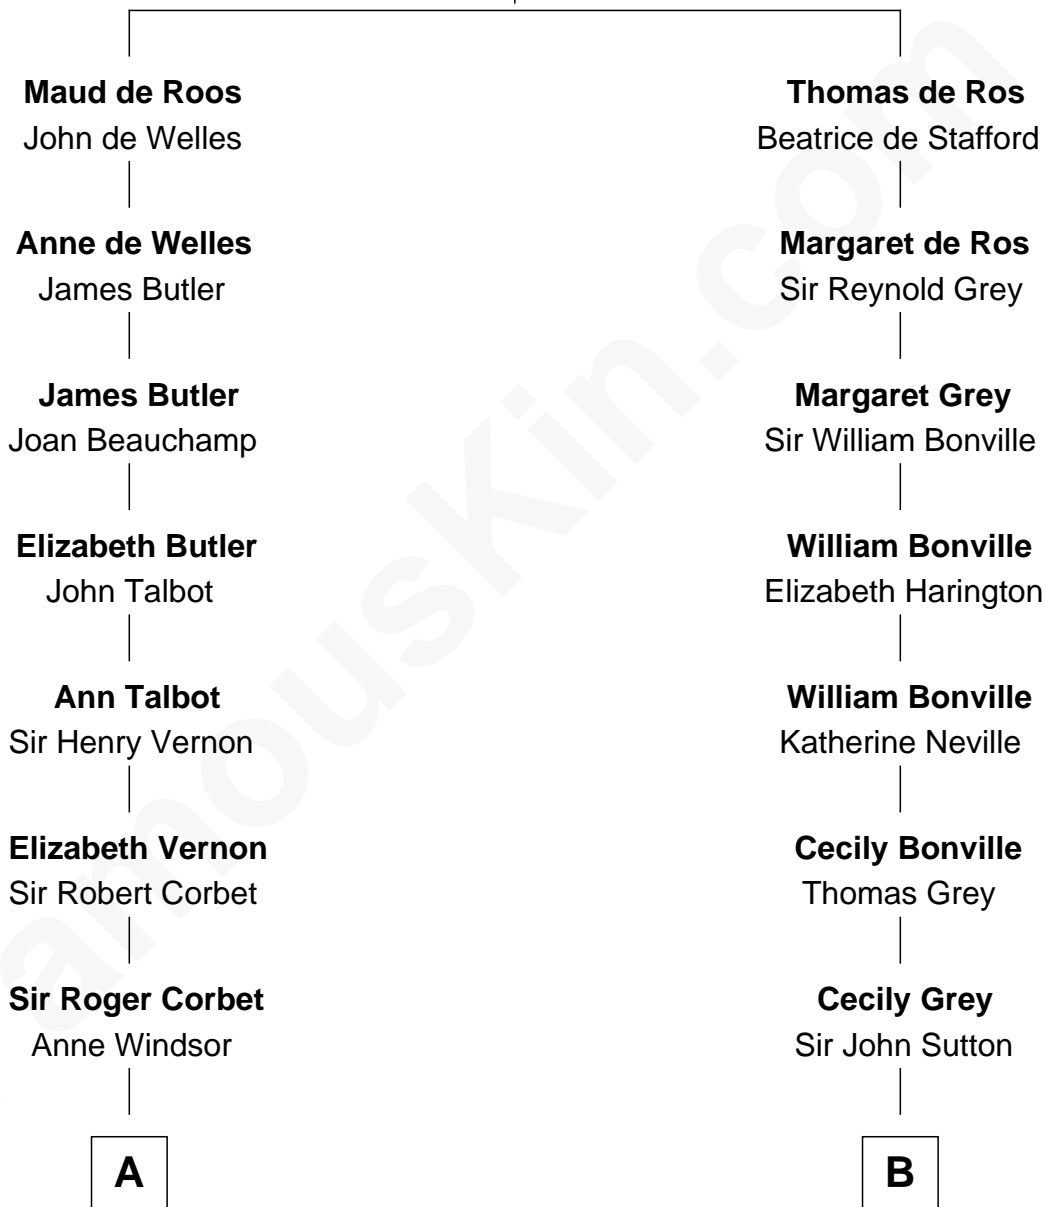

FamousKin.com Relationship Chart of

Nelson Rockefeller
41st U.S. Vice-President

20th cousin of

J. K. Simmons
TV and Movie Actor

Sir William de Ros
Margery de Badlesmere

C

William Avery Rockefeller

Eliza Davison

John Davison Rockefeller

Laura Celestia Spelman

John Davison Rockefeller

Abby Greene Aldrich

Nelson Rockefeller

41st U.S. Vice-President

D

Lewis Jacob Hazen