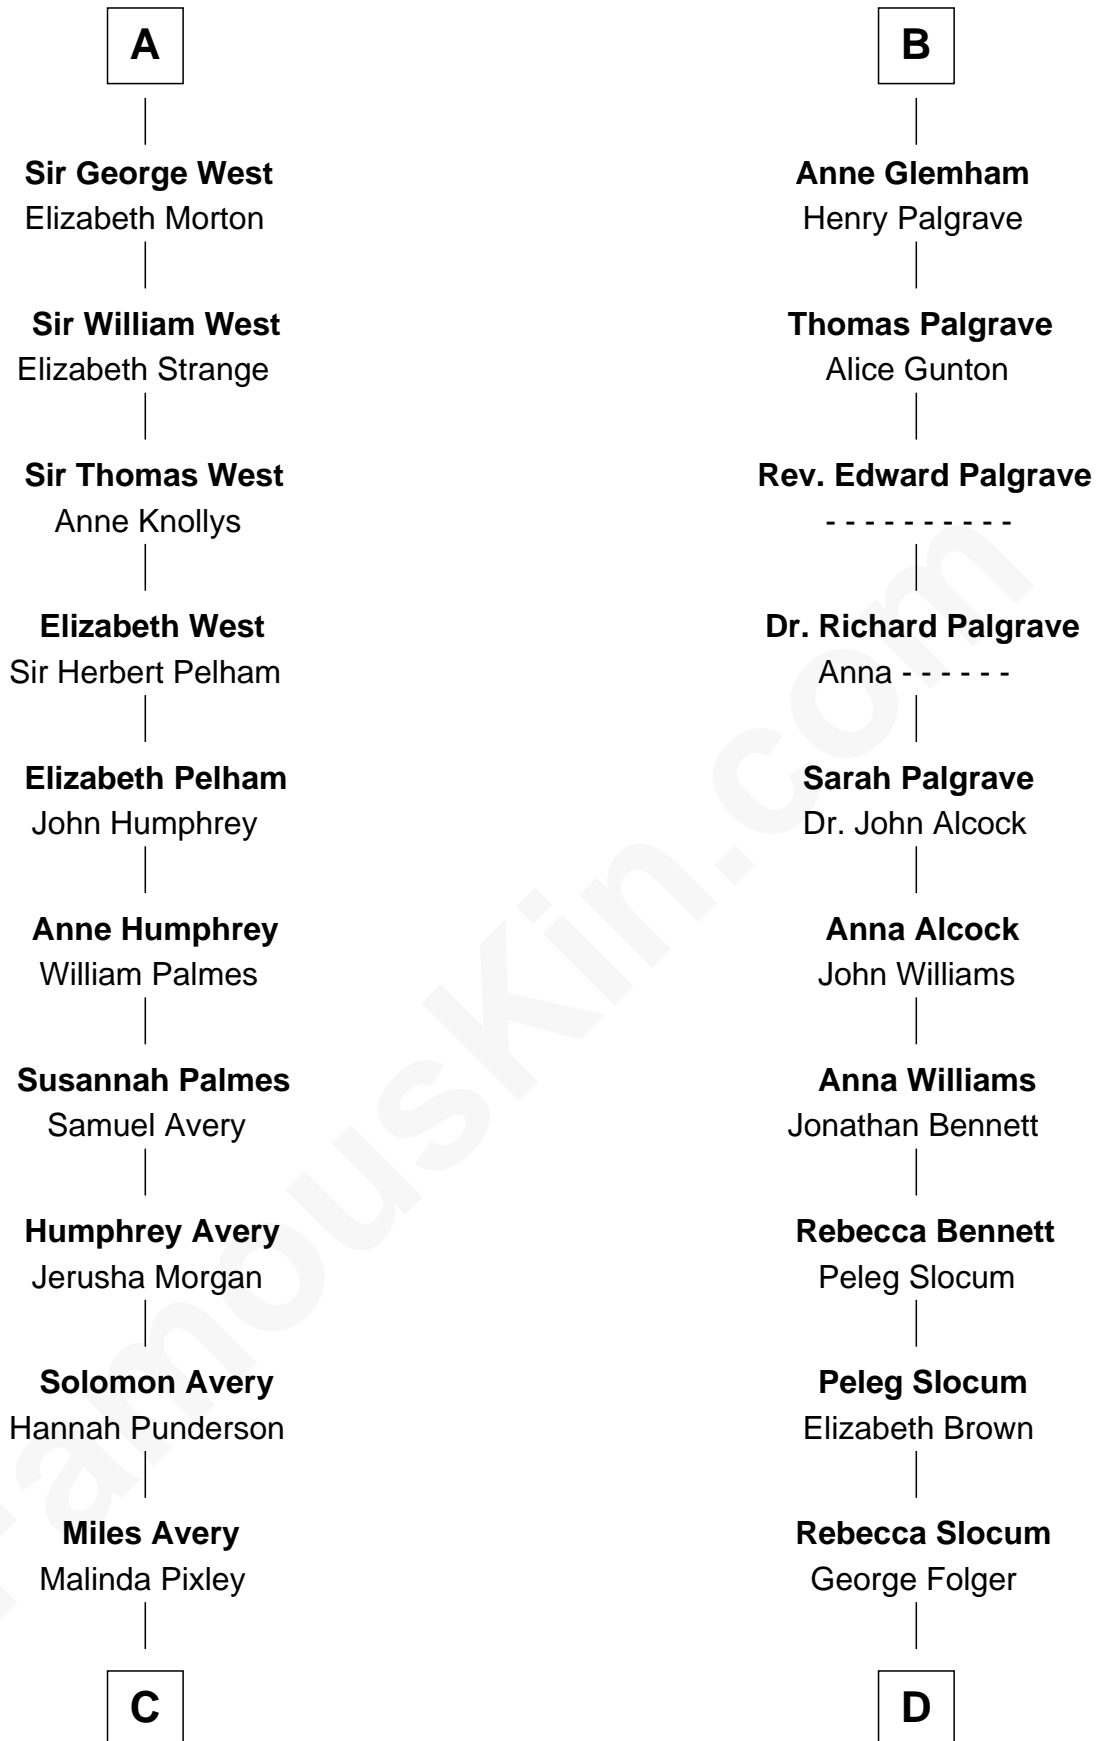

# FamousKin.com Relationship Chart of

**Nelson Rockefeller**

41st U.S. Vice-President

19th cousin 2 times removed of

**Henry Clay Folger**

Founder of Folger Shakespeare Library and Chairman of Standard Oil

**Edmund Plantagenet**

Blanche of Artois

**C**

**Lucy Avery**  
Godfrey Lewis Rockefeller

**William Avery Rockefeller**  
Eliza Davison

**John Davison Rockefeller**  
Laura Celestia Spelman

**John Davison Rockefeller**  
Abby Greene Aldrich

**Nelson Rockefeller**  
*41st U.S. Vice-President*

**D**

**Samuel Brown Folger**  
Nancy F. Hiller

**Henry Clay Folger**  
Eliza Jane Clark

**Henry Clay Folger**  
*Chairman of Standard Oil*

FamousKin.com