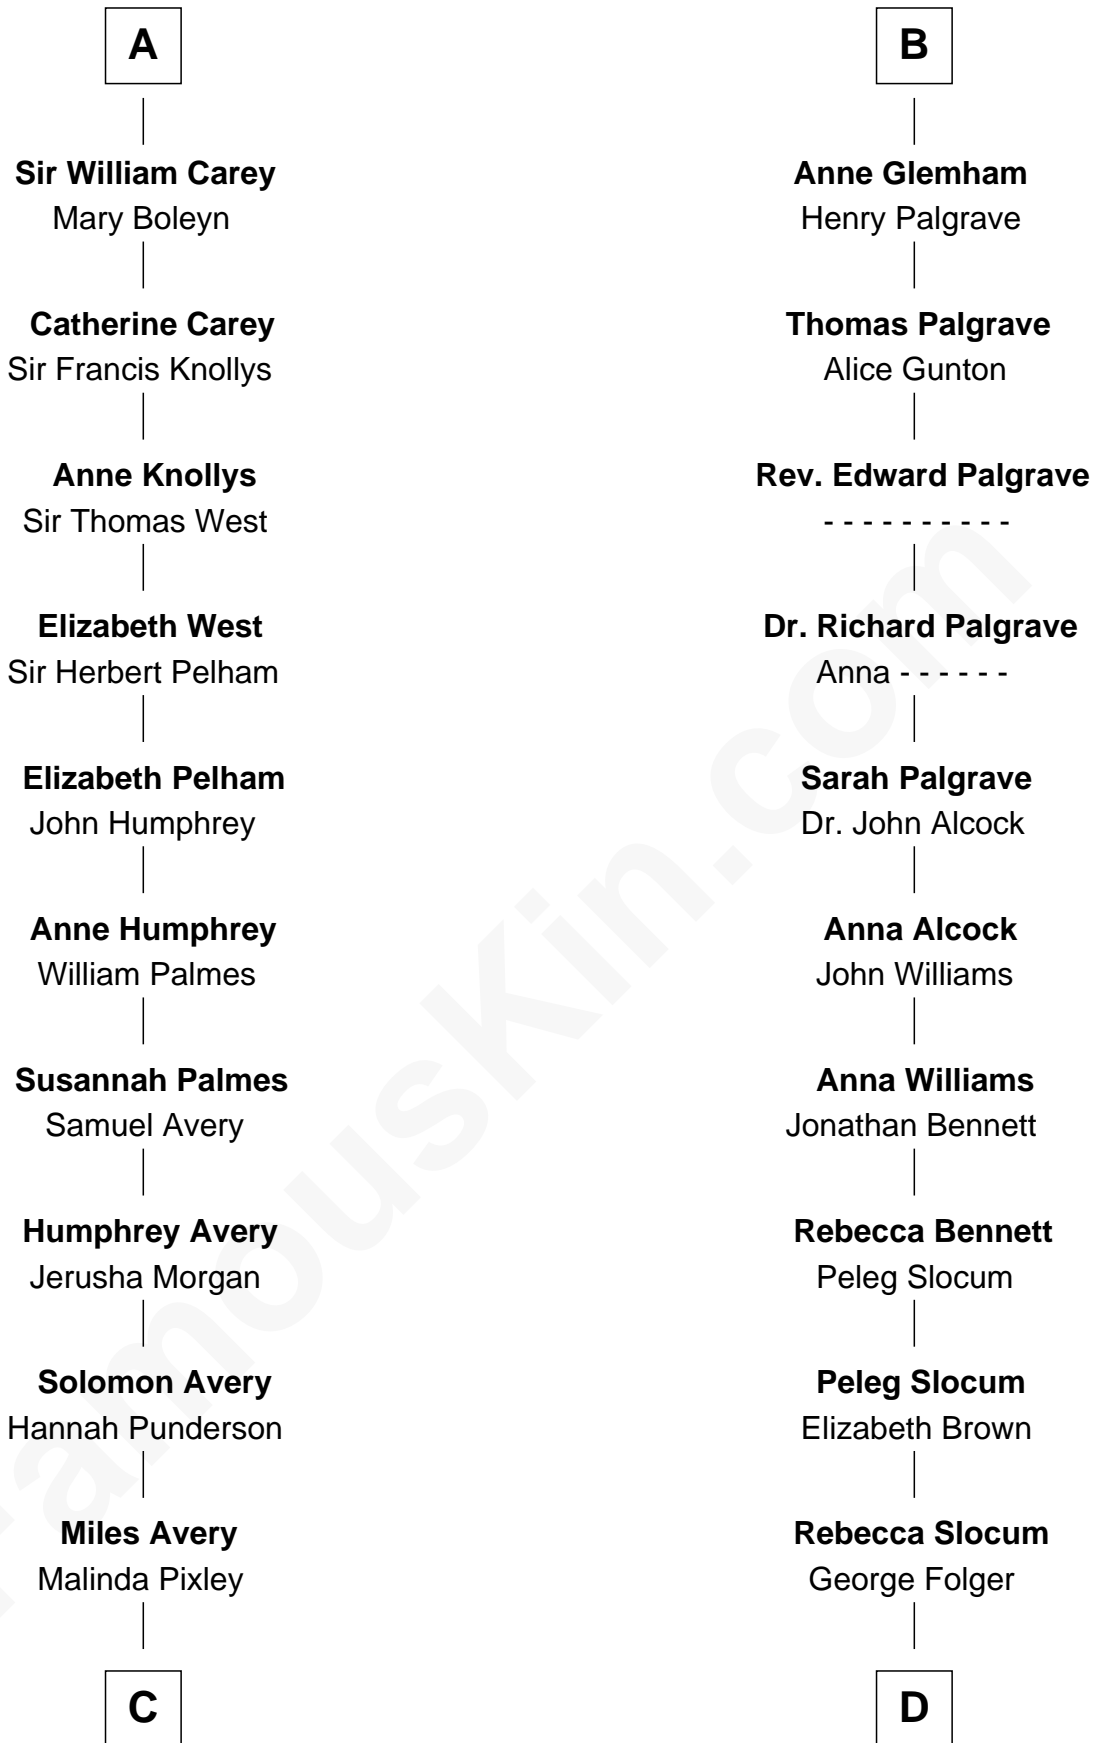

# FamousKin.com Relationship Chart of

**Nelson Rockefeller**

41st U.S. Vice-President

19th cousin 2 times removed of

**Henry Clay Folger**

Founder of Folger Shakespeare Library and Chairman of Standard Oil

**C**

**Lucy Avery**

Godfrey Lewis Rockefeller

**William Avery Rockefeller**

Eliza Davison

**John Davison Rockefeller**

Laura Celestia Spelman

**John Davison Rockefeller**

Abby Greene Aldrich

**Nelson Rockefeller**

*41st U.S. Vice-President*

**D**

**Samuel Brown Folger**

Nancy F. Hiller

**Henry Clay Folger**

Eliza Jane Clark

**Henry Clay Folger**

*Chairman of Standard Oil*

FamousKin.com