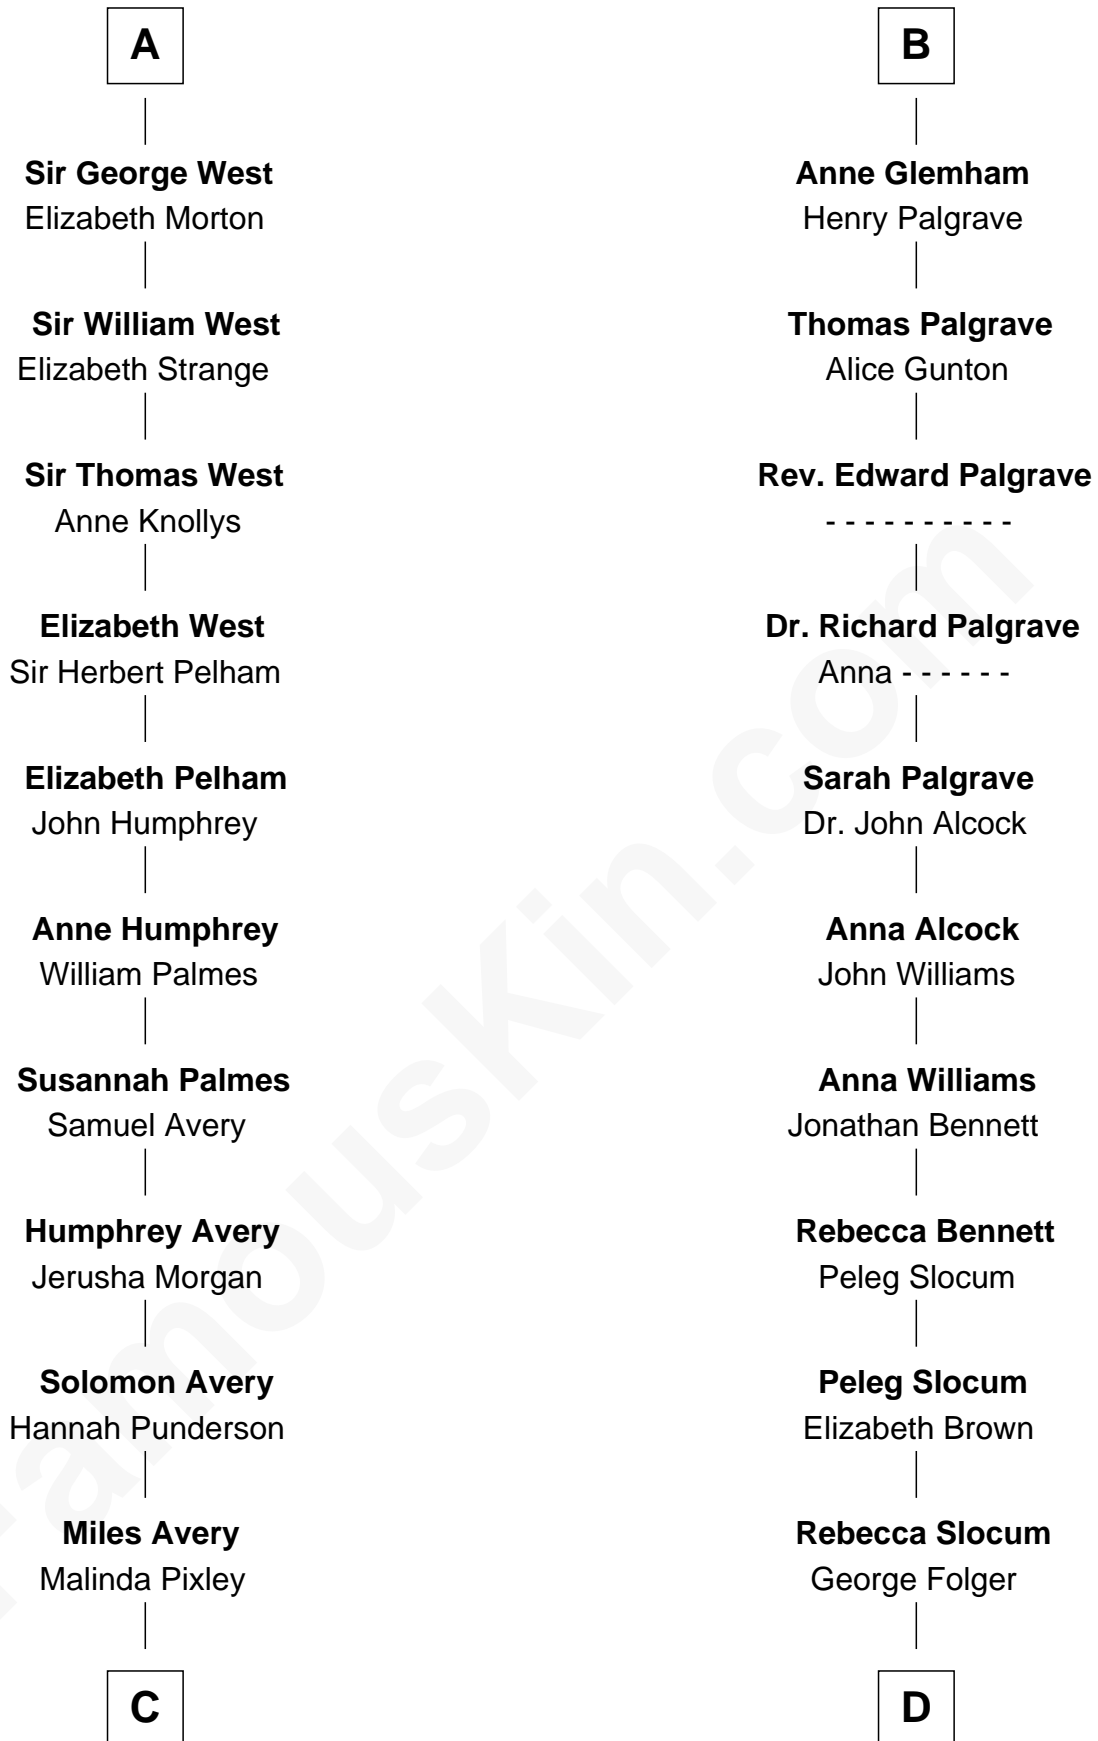

FamousKin.com Relationship Chart of

Nelson Rockefeller

41st U.S. Vice-President

19th cousin 2 times removed of

Henry Clay Folger

Founder of Folger Shakespeare Library and Chairman of Standard Oil

Sir Patrick de Chaworth

Isabella de Beauchamp

Maud de Chaworth

Henry Plantagenet

Joan of Lancaster

John de Mowbray

Eleanor Mowbray

Roger de la Warre

Joan de la Warre

Elizabeth Goushill

Sir Robert Wingfield

Elizabeth Wingfield

Sir William Brandon

Eleanor Brandon

John Glemham

B

C

Lucy Avery
Godfrey Lewis Rockefeller

William Avery Rockefeller
Eliza Davison

John Davison Rockefeller
Laura Celestia Spelman

John Davison Rockefeller
Abby Greene Aldrich

Nelson Rockefeller
41st U.S. Vice-President