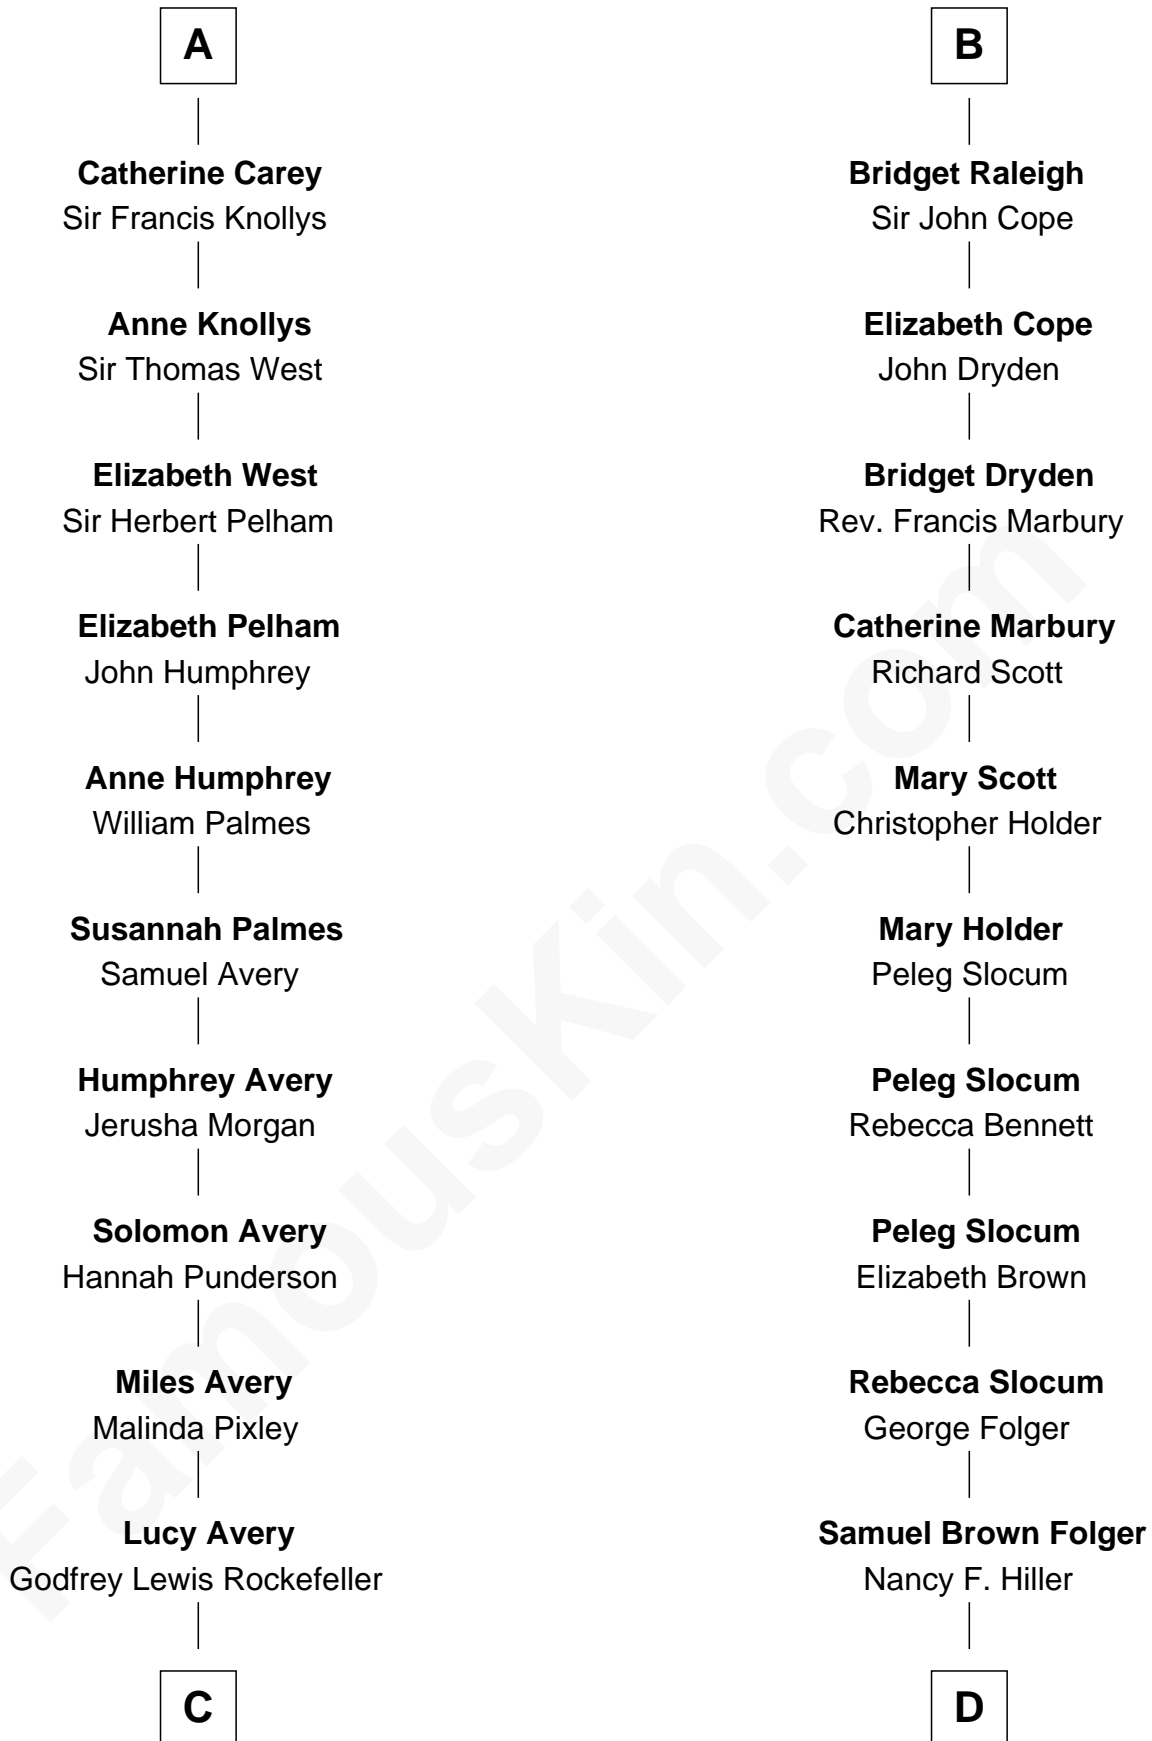

FamousKin.com Relationship Chart of

Nelson Rockefeller

41st U.S. Vice-President

18th cousin 2 times removed of

Henry Clay Folger

Founder of Folger Shakespeare Library and Chairman of Standard Oil

Hugh le Despencer

Eleanor de Clare

Elizabeth le Despencer

Maurice de Berkeley

Thomas de Berkeley

Margaret de Lisle

Elizabeth de Berkeley

Richard de Beauchamp

Eleanor Beauchamp

Edmund Beaufort

Eleanor Beaufort

Sir Robert Spencer

Margaret Spencer

Sir Thomas Carey

Sir William Carey

Mary Boleyn

A

Elizabeth Greene

William Raleigh

Sir Edward Raleigh

Margaret Verney

Sir Edward Raleigh

Anne Chamberlayne

B

FamousKin.com