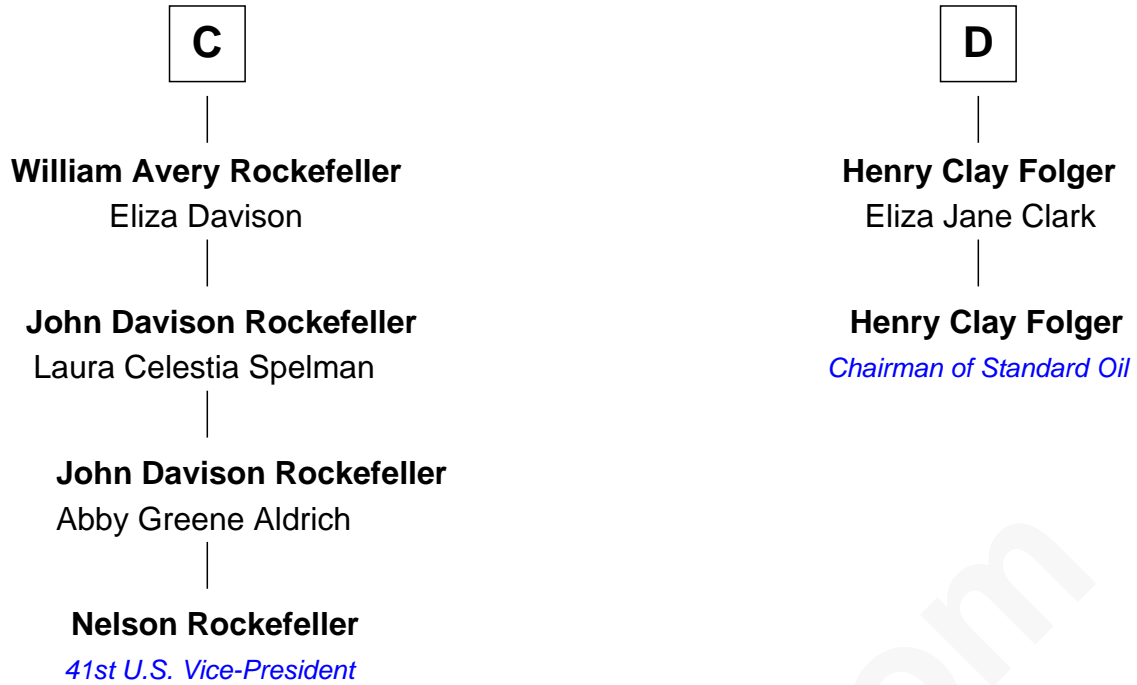

FamousKin.com Relationship Chart of

Nelson Rockefeller

41st U.S. Vice-President

18th cousin 2 times removed of

Henry Clay Folger

Founder of Folger Shakespeare Library and Chairman of Standard Oil

Hugh le Despencer

Elizabeth Greene

William Raleigh

Sir Edward Raleigh

Margaret Verney

Sir Edward Raleigh

Anne Chamberlayne

B

FamousKin.com