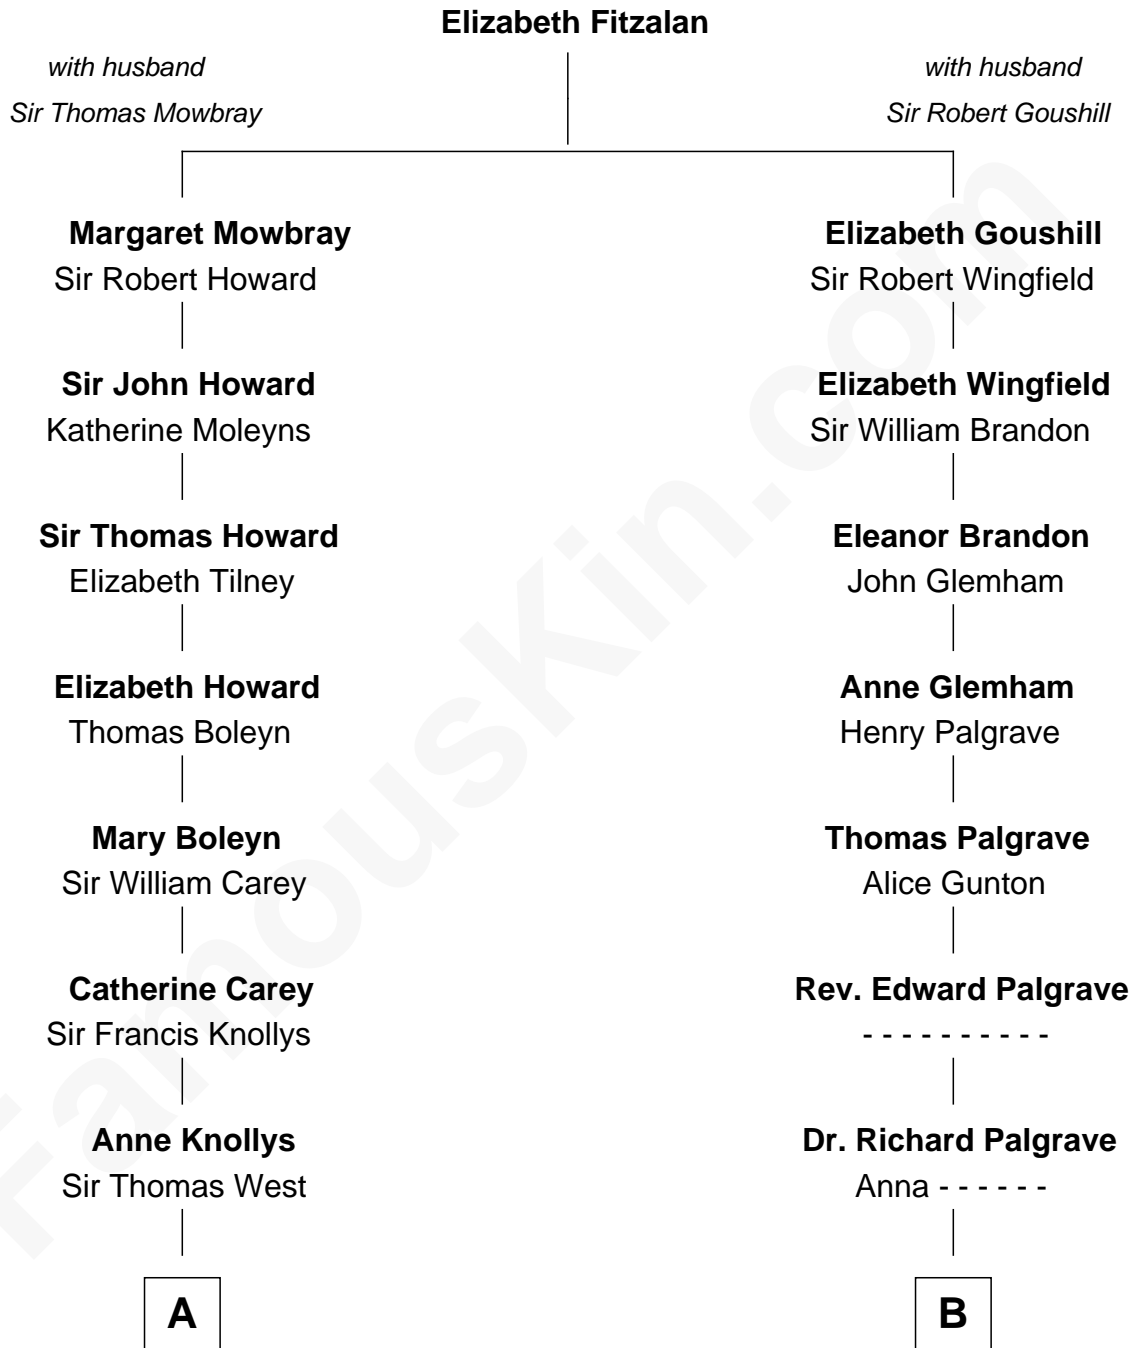

FamousKin.com Relationship Chart of

Nelson Rockefeller

41st U.S. Vice-President

15th cousin 3 times removed of

Henry Clay Folger

Founder of Folger Shakespeare Library and Chairman of Standard Oil

C

John Davison Rockefeller

Abby Greene Aldrich

Nelson Rockefeller

41st U.S. Vice-President

FamousKin.com