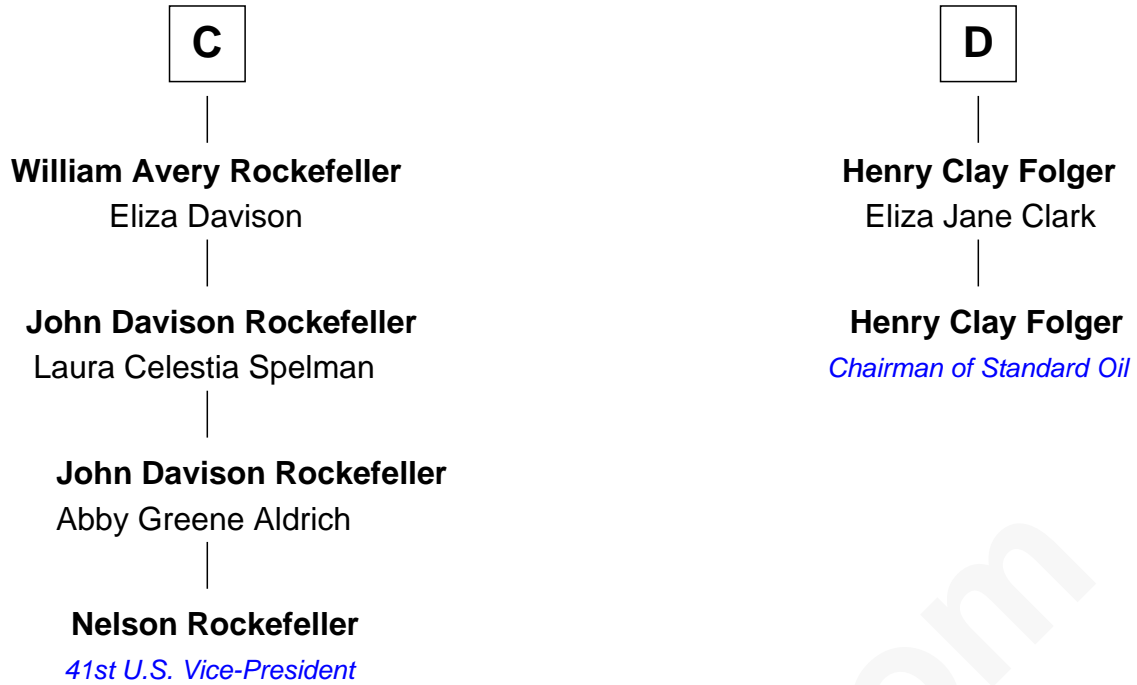

FamousKin.com Relationship Chart of

Nelson Rockefeller

41st U.S. Vice-President

18th cousin 2 times removed of

Henry Clay Folger

Founder of Folger Shakespeare Library and Chairman of Standard Oil

Sir James le Boteler

Elizabeth Greene

William Raleigh

Sir Edward Raleigh

Margaret Verney

Sir Edward Raleigh

Anne Chamberlayne

B

FamousKin.com