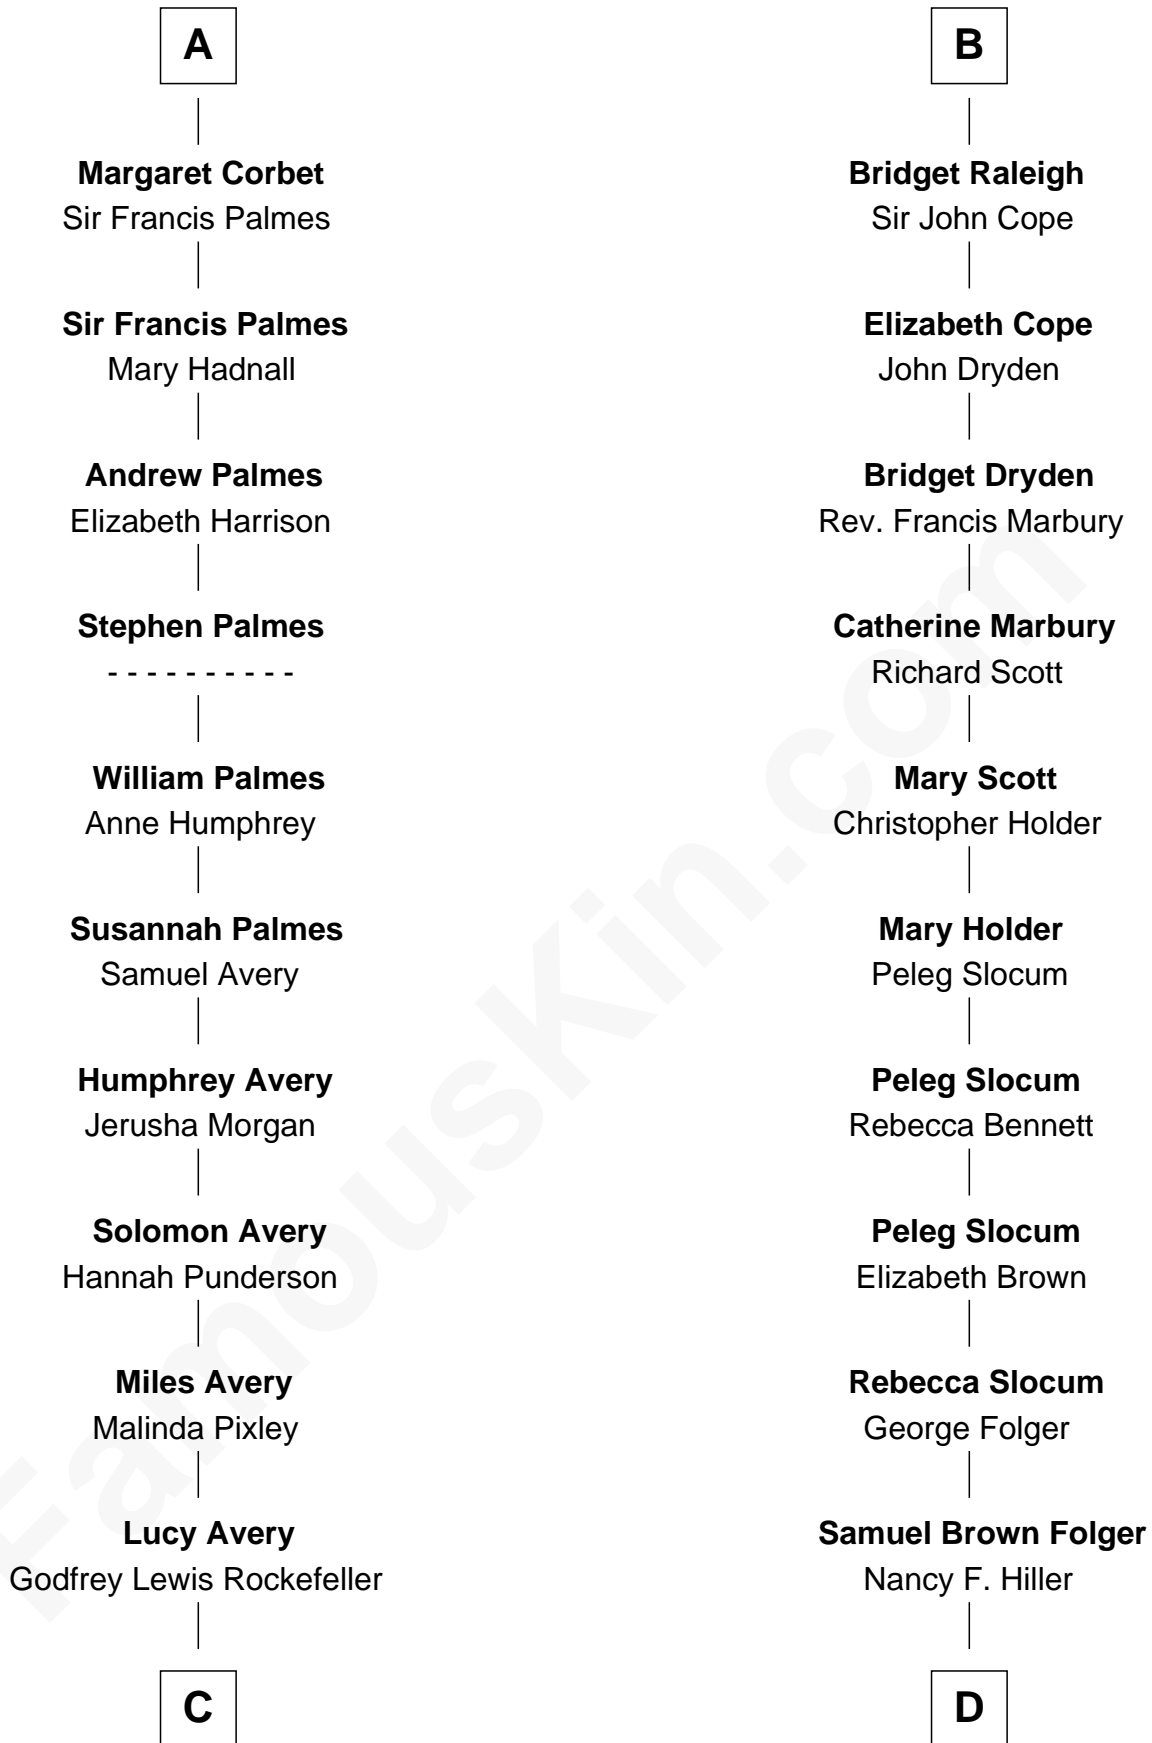

FamousKin.com Relationship Chart of

Nelson Rockefeller

41st U.S. Vice-President

18th cousin 2 times removed of

Henry Clay Folger

Founder of Folger Shakespeare Library and Chairman of Standard Oil

Sir James le Boteler

Eleanor de Bohun

James le Boteler

Elizabeth Darcy

James Butler

Anne de Welles

James Butler

Joan Beauchamp

Elizabeth Butler

John Talbot

Ann Talbot

Sir Henry Vernon

Elizabeth Vernon

Sir Robert Corbet

Sir Roger Corbet

Anne Windsor

A

Elizabeth Greene

William Raleigh

Sir Edward Raleigh

Margaret Verney

Sir Edward Raleigh

Anne Chamberlayne

B

FamousKin.com