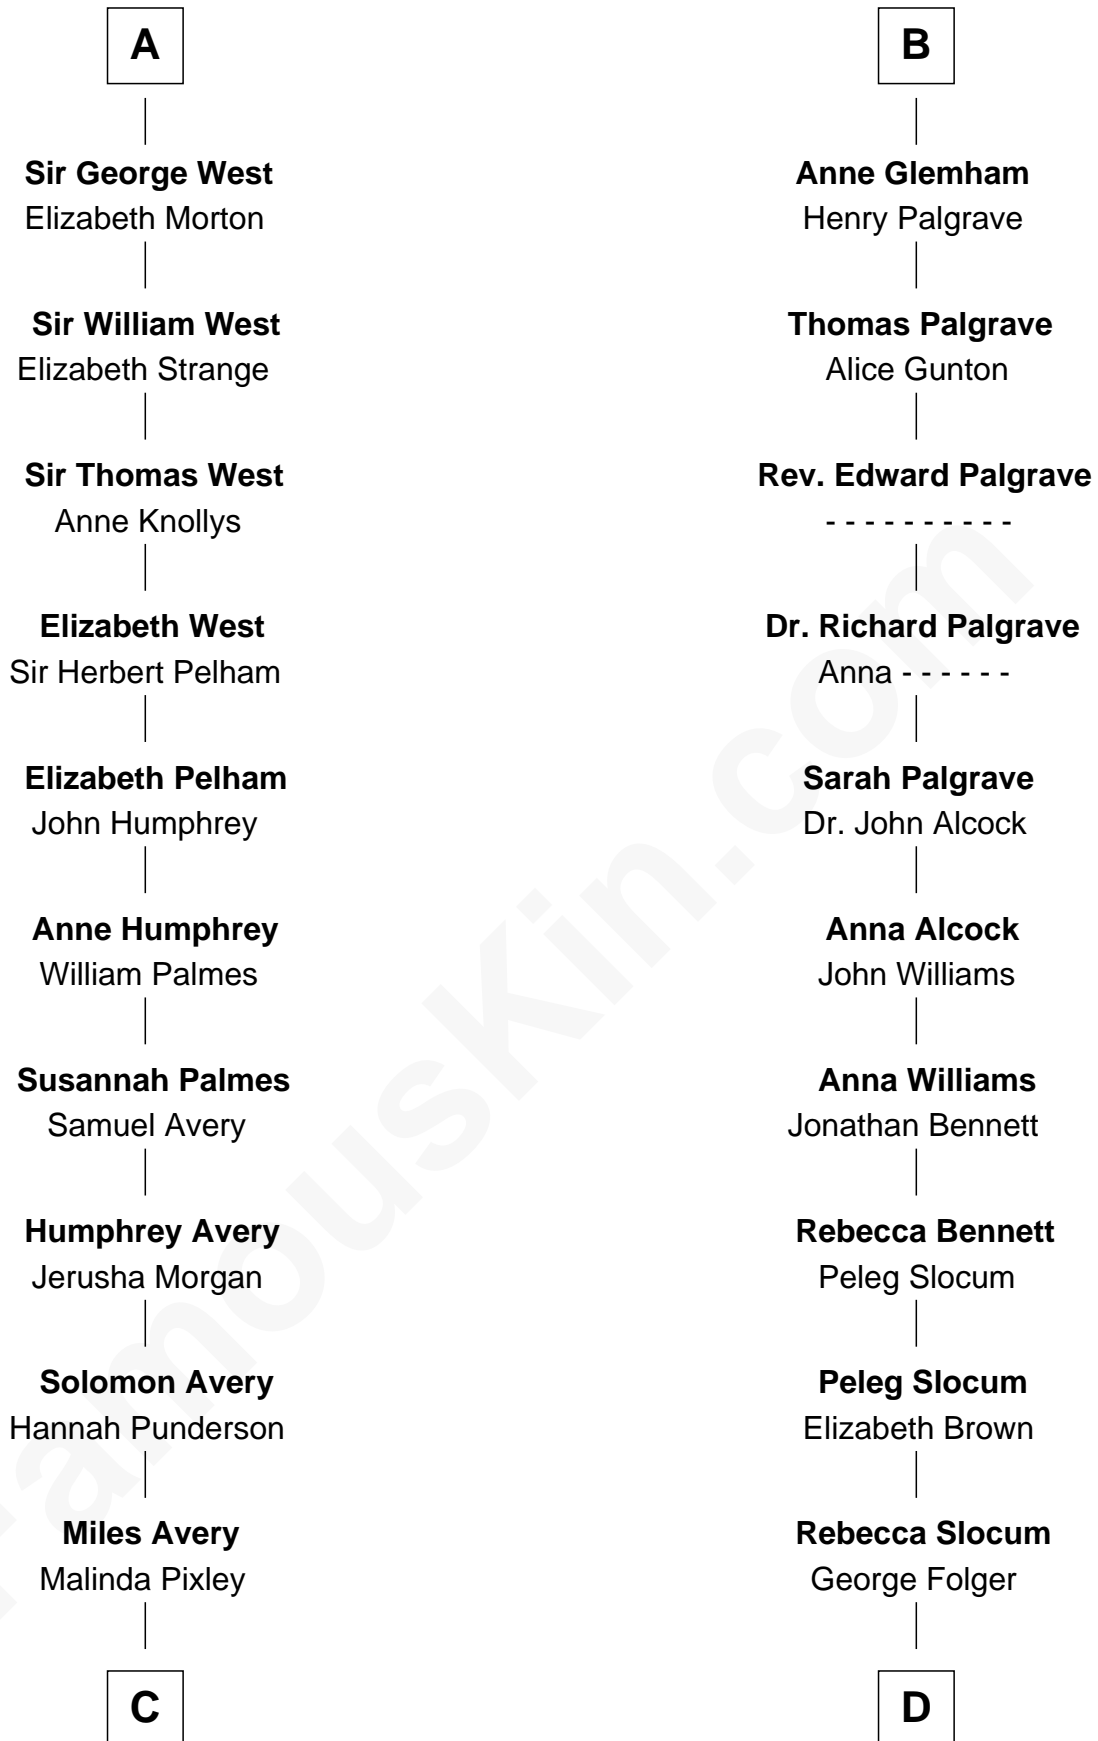

FamousKin.com
Relationship Chart of
Nelson Rockefeller
41st U.S. Vice-President

18th cousin 3 times removed of

J. A. Folger
Founder of Folger Coffee Company

Edmund Plantagenet
 Blanche of Artois

C

Lucy Avery
Godfrey Lewis Rockefeller

William Avery Rockefeller
Eliza Davison

John Davison Rockefeller
Laura Celestia Spelman

John Davison Rockefeller
Abby Greene Aldrich

Nelson Rockefeller
41st U.S. Vice-President

D

Samuel Brown Folger
Nancy F. Hiller