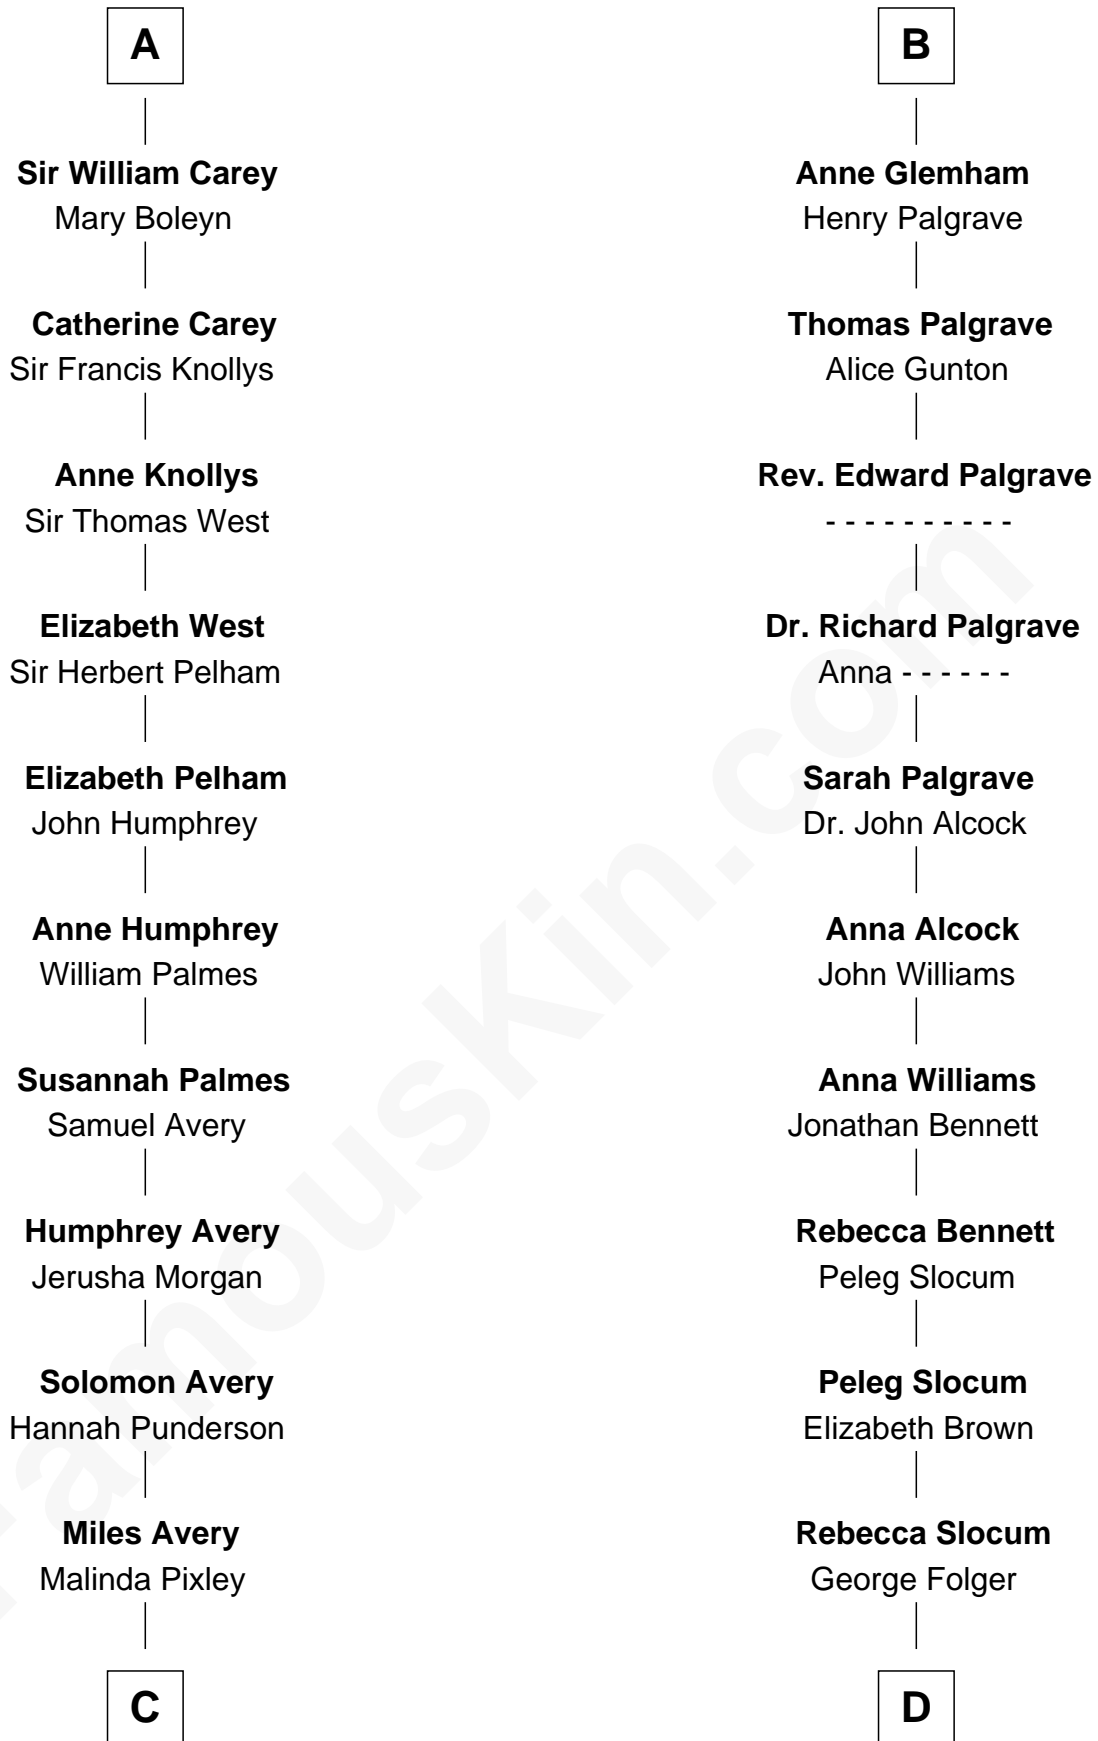

FamousKin.com
Relationship Chart of
Nelson Rockefeller
41st U.S. Vice-President

18th cousin 3 times removed of

J. A. Folger
Founder of Folger Coffee Company

C

Lucy Avery
Godfrey Lewis Rockefeller

William Avery Rockefeller
Eliza Davison

John Davison Rockefeller
Laura Celestia Spelman

John Davison Rockefeller
Abby Greene Aldrich

Nelson Rockefeller
41st U.S. Vice-President

D

Samuel Brown Folger
Nancy F. Hiller

J. A. Folger
Founder of Folger Coffee Co.