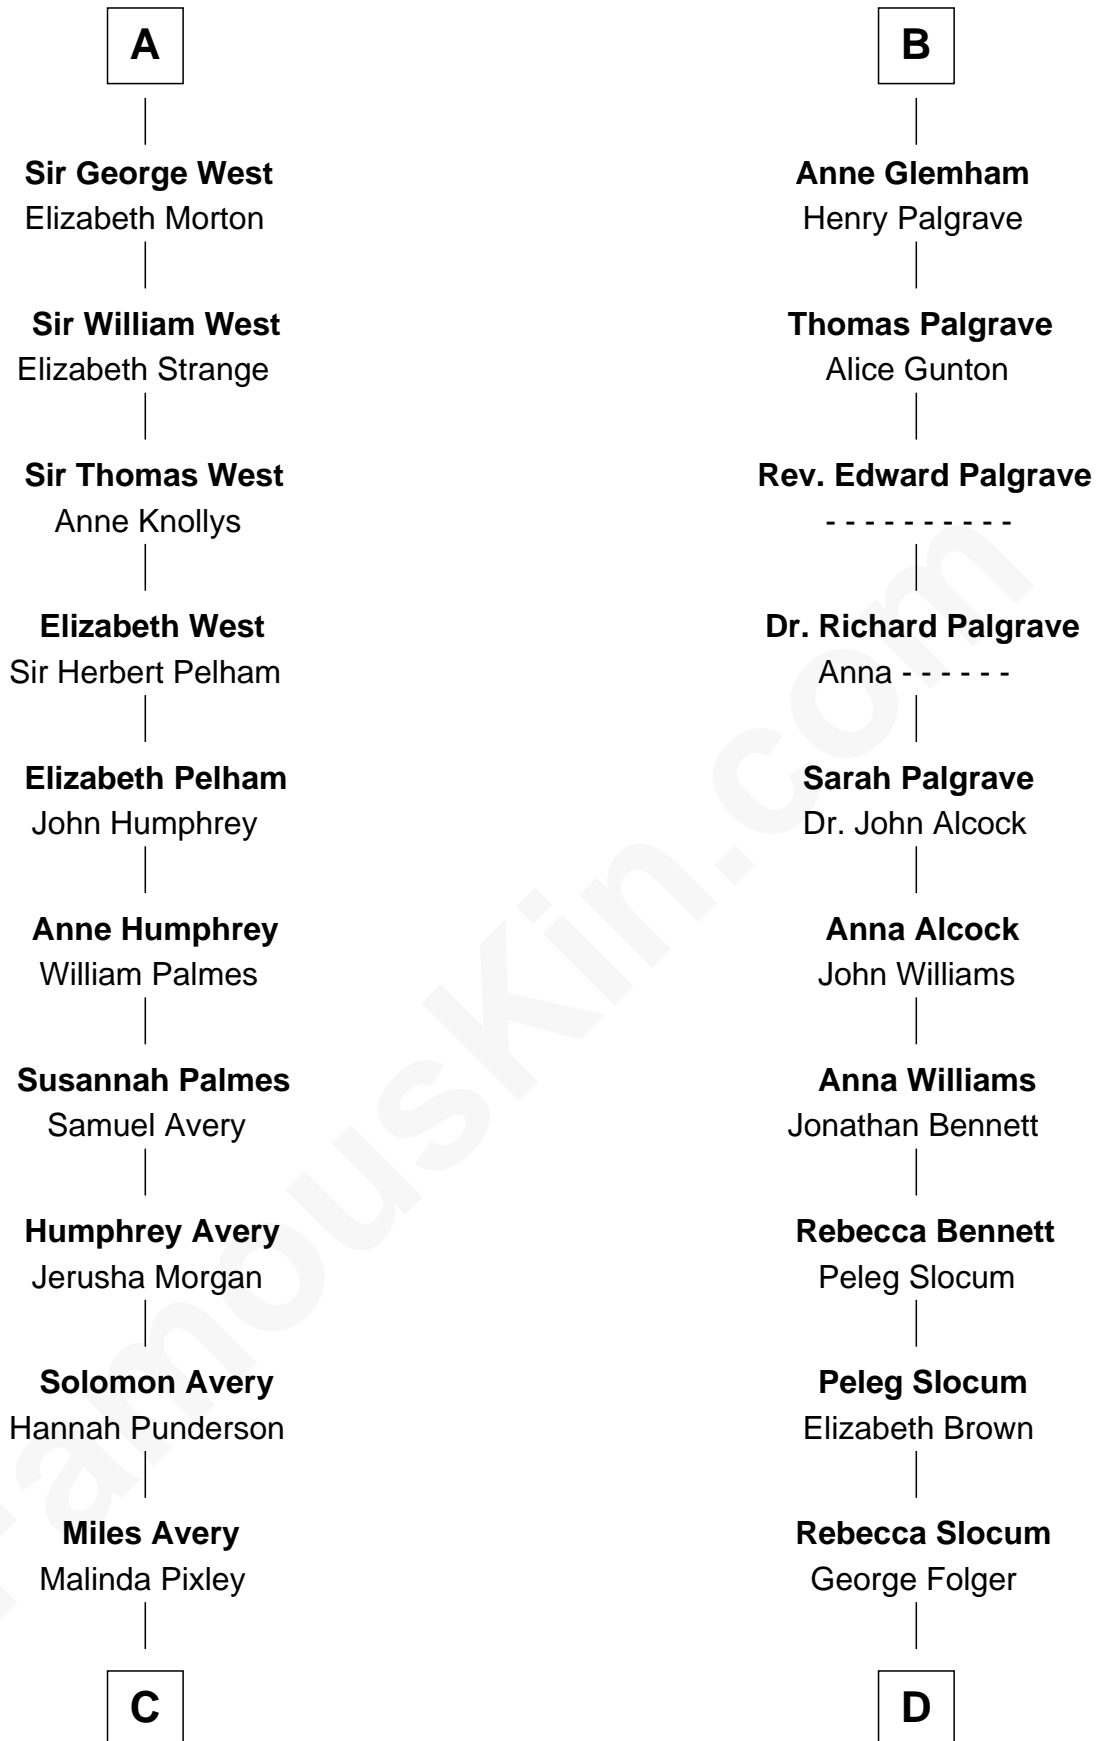

FamousKin.com
Relationship Chart of
Nelson Rockefeller
41st U.S. Vice-President

18th cousin 3 times removed of

J. A. Folger
Founder of Folger Coffee Company

Sir Patrick de Chaworth
 Isabella de Beauchamp

C

Lucy Avery
Godfrey Lewis Rockefeller

William Avery Rockefeller
Eliza Davison

John Davison Rockefeller
Laura Celestia Spelman

John Davison Rockefeller
Abby Greene Aldrich

Nelson Rockefeller
41st U.S. Vice-President

D

Samuel Brown Folger
Nancy F. Hiller

J. A. Folger
Founder of Folger Coffee Co.

FamousKin.com