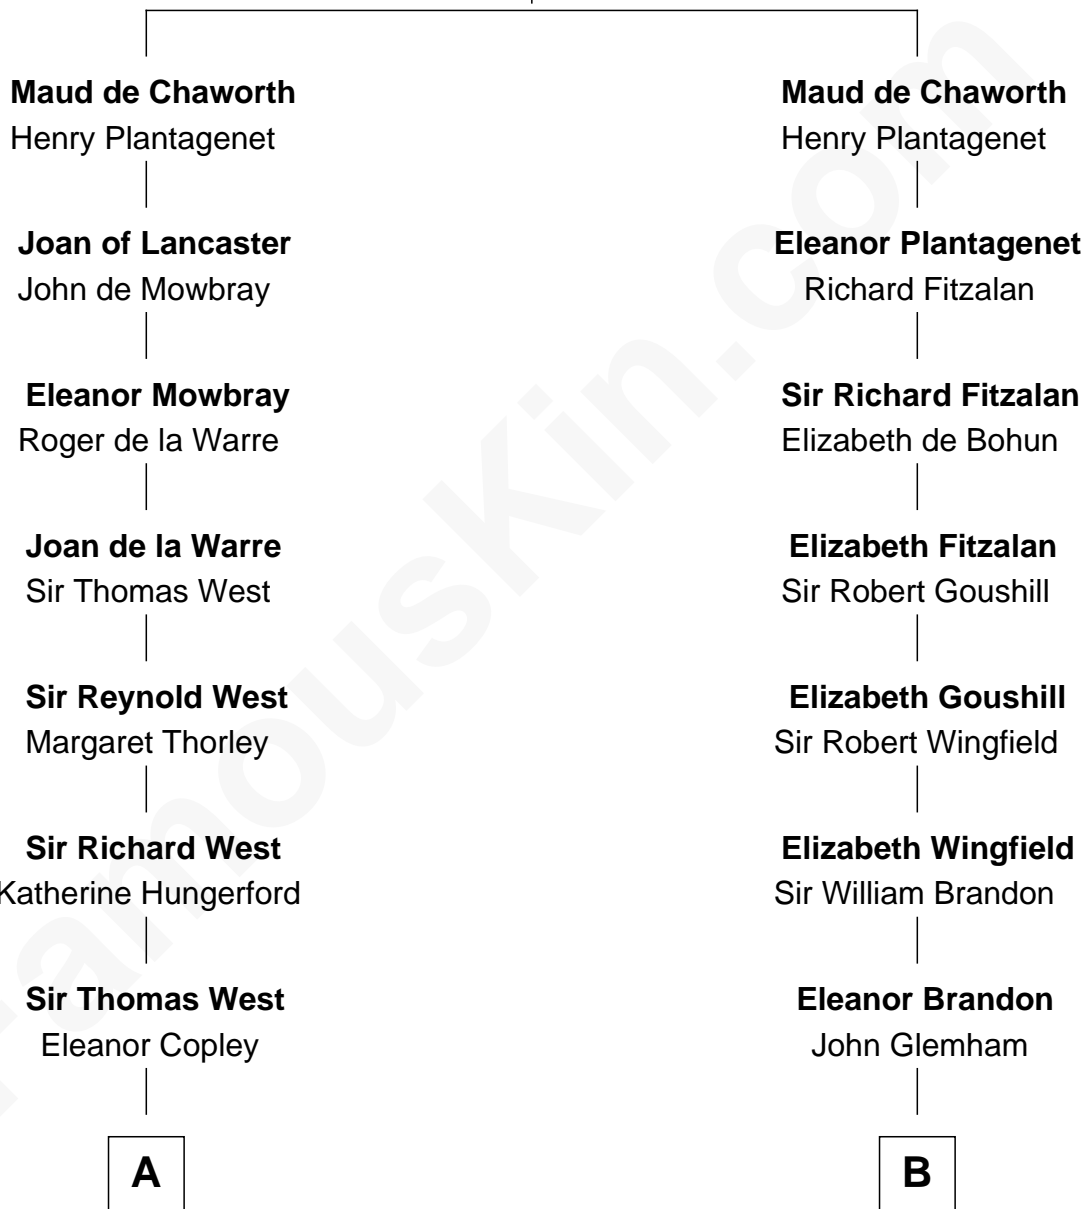

FamousKin.com
Relationship Chart of
Nelson Rockefeller
41st U.S. Vice-President

18th cousin 3 times removed of

J. A. Folger
Founder of Folger Coffee Company

Sir Patrick de Chaworth
 Isabella de Beauchamp

C

Lucy Avery
Godfrey Lewis Rockefeller

William Avery Rockefeller
Eliza Davison

John Davison Rockefeller
Laura Celestia Spelman

John Davison Rockefeller
Abby Greene Aldrich

Nelson Rockefeller
41st U.S. Vice-President