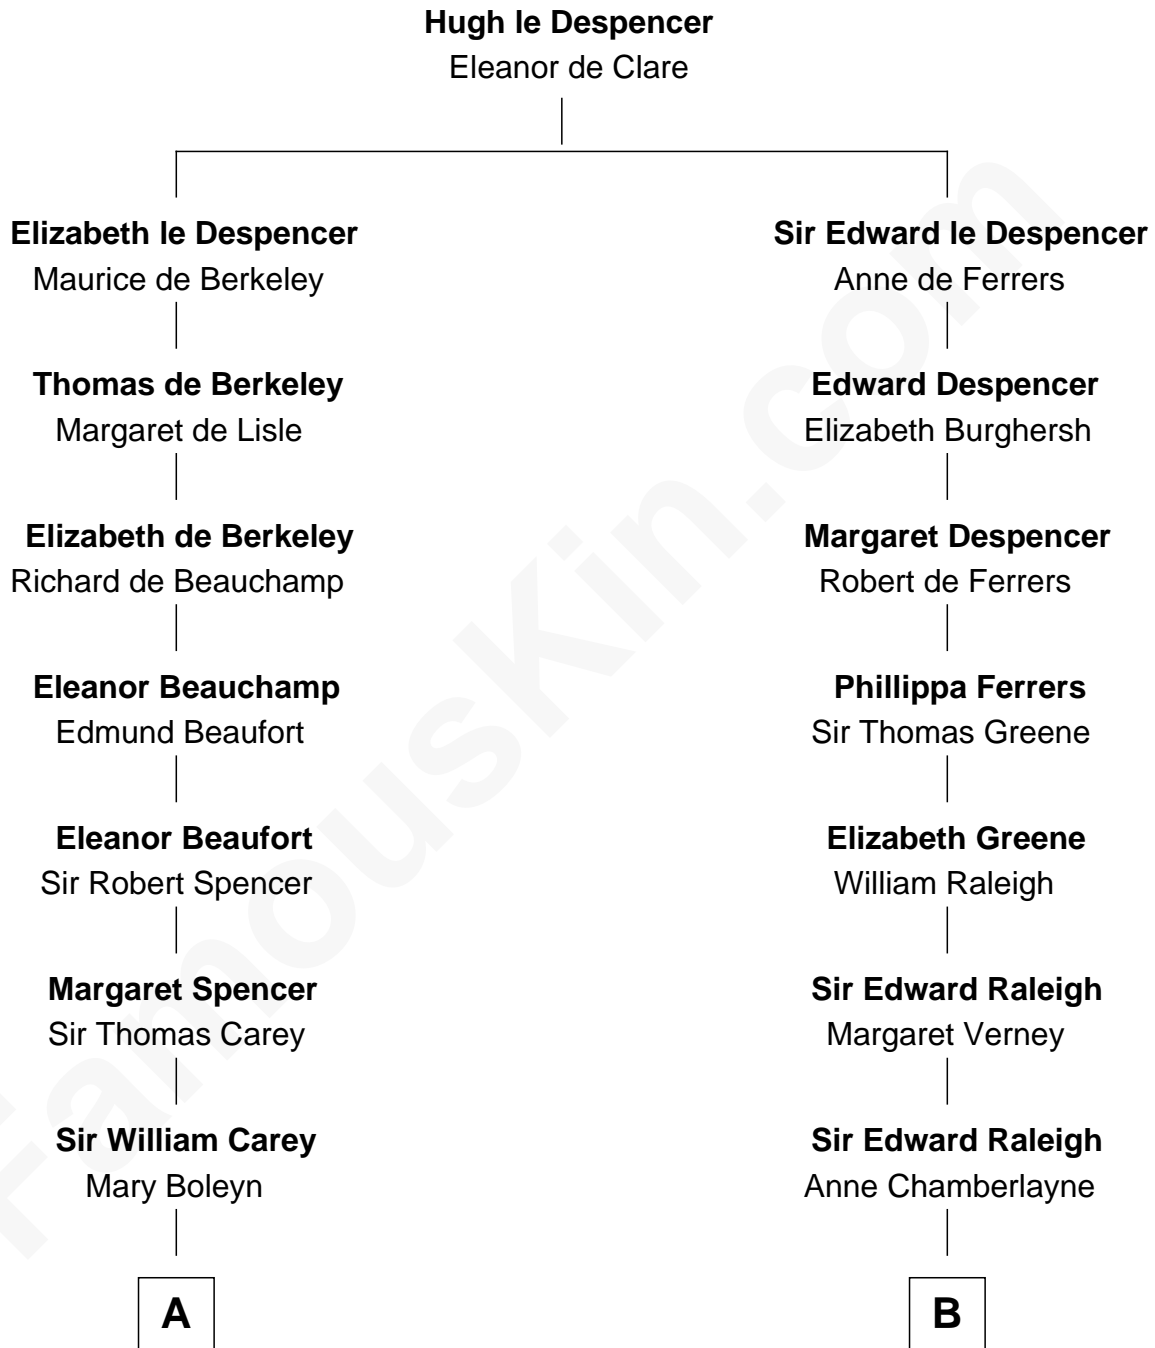

**FamousKin.com**  
**Relationship Chart of**  
**Nelson Rockefeller**  
*41st U.S. Vice-President*

**17th cousin 3 times removed of**

**J. A. Folger**  
*Founder of Folger Coffee Company*

**C**

—  
**William Avery Rockefeller**

Eliza Davison

—  
**John Davison Rockefeller**

Laura Celestia Spelman

—  
**John Davison Rockefeller**

Abby Greene Aldrich

—  
**Nelson Rockefeller**

*41st U.S. Vice-President*

FamousKin.com