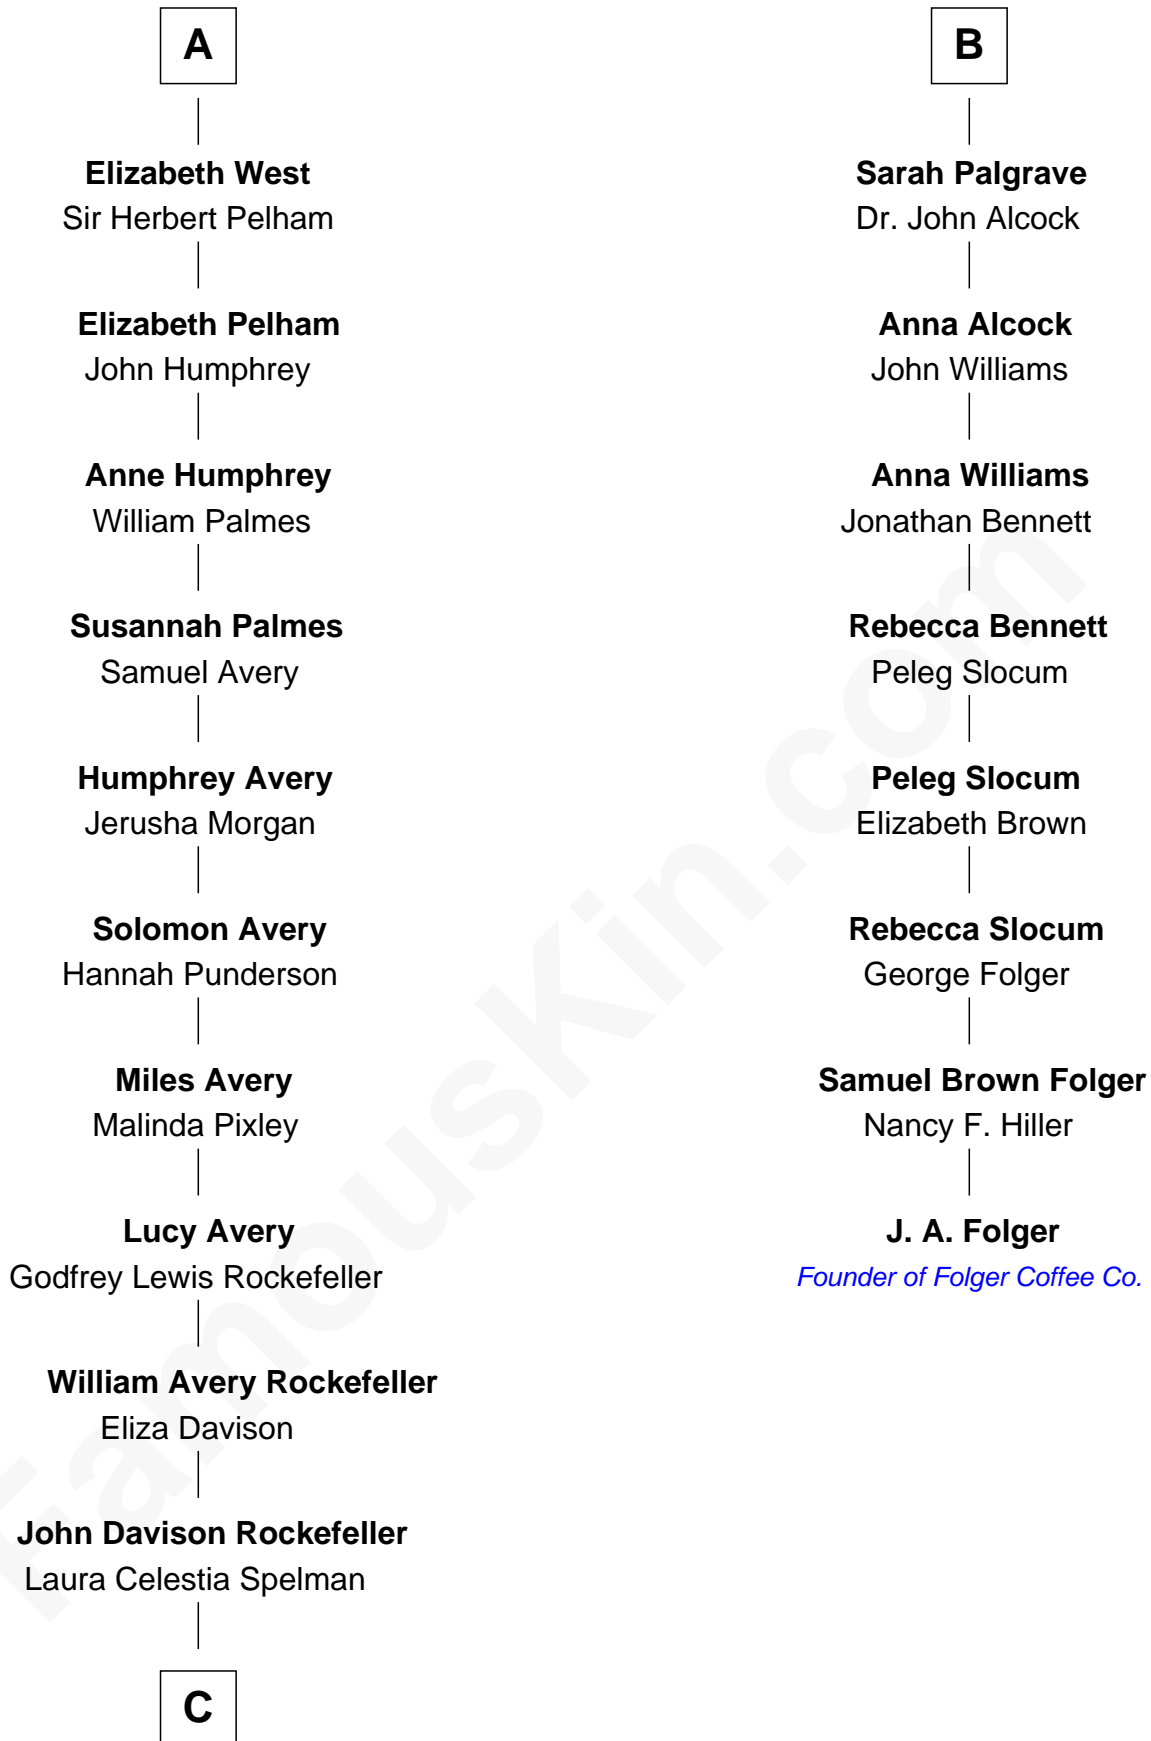

# FamousKin.com Relationship Chart of

**Nelson Rockefeller**

41st U.S. Vice-President

14th cousin 4 times removed of

**J. A. Folger**

Founder of Folger Coffee Company

**Elizabeth Fitzalan**

with husband  
Sir Thomas Mowbray

**Elizabeth Goushill**

Sir Robert Wingfield

**Elizabeth Wingfield**

Sir William Brandon

**Eleanor Brandon**

John Glemham

**Anne Glemham**

Henry Palgrave

**Thomas Palgrave**

Alice Gunton

**Rev. Edward Palgrave**

-----

**Dr. Richard Palgrave**

Anna -----

**B**

**C**

—  
**John Davison Rockefeller**

Abby Greene Aldrich

—  
**Nelson Rockefeller**

*41st U.S. Vice-President*

FamousKin.com