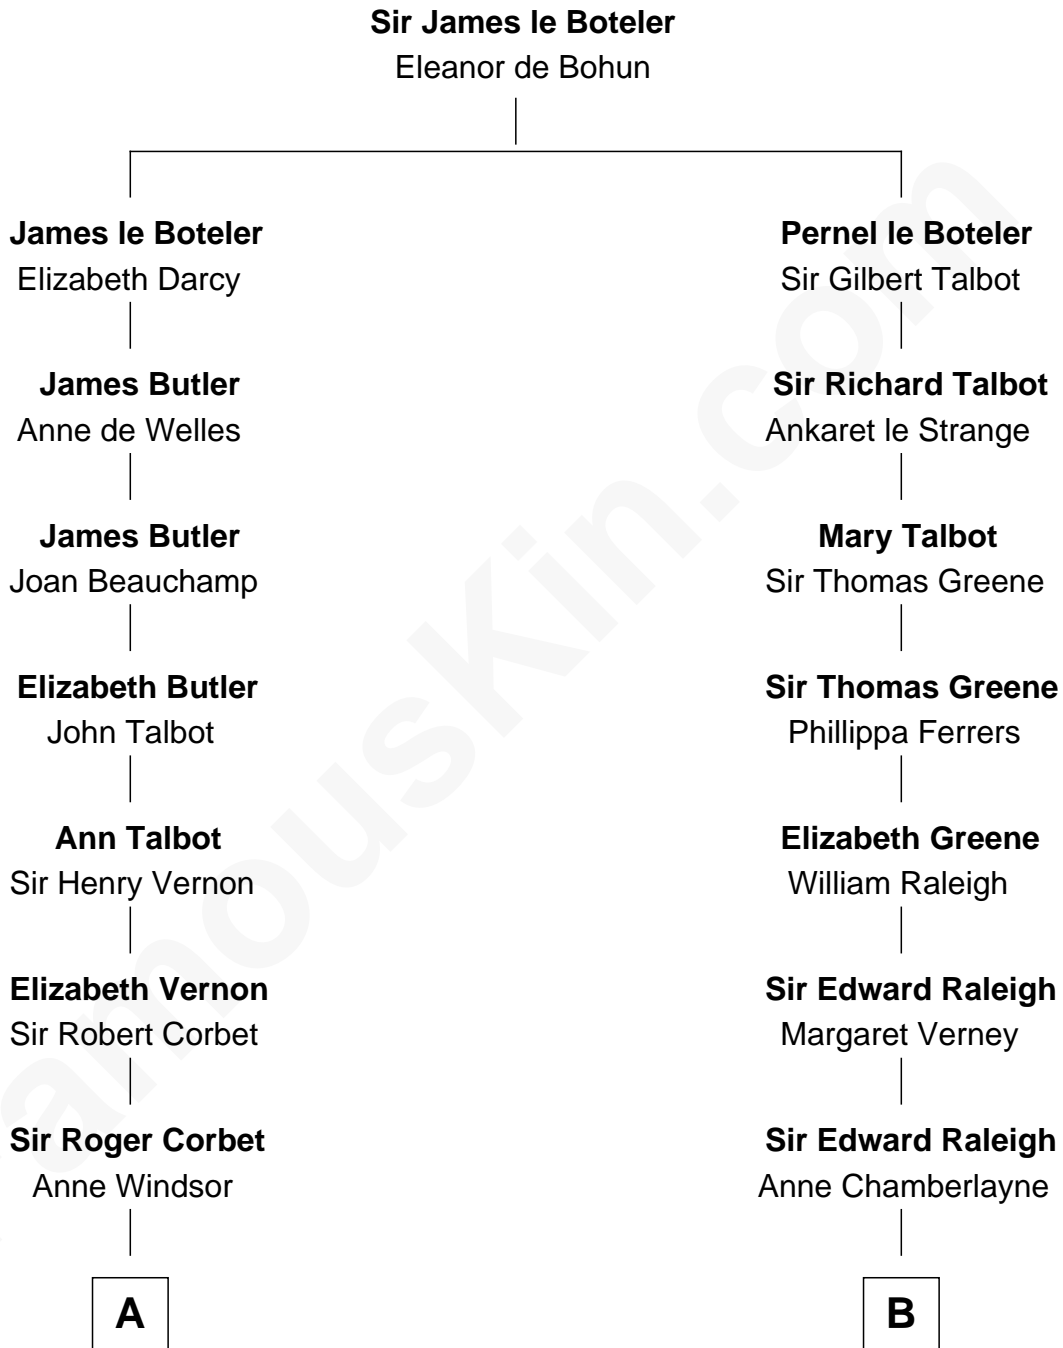

FamousKin.com
Relationship Chart of
Nelson Rockefeller
41st U.S. Vice-President

17th cousin 3 times removed of

J. A. Folger
Founder of Folger Coffee Company

C

—
William Avery Rockefeller

Eliza Davison

—
John Davison Rockefeller

Laura Celestia Spelman

—
John Davison Rockefeller

Abby Greene Aldrich

—
Nelson Rockefeller

41st U.S. Vice-President

FamousKin.com