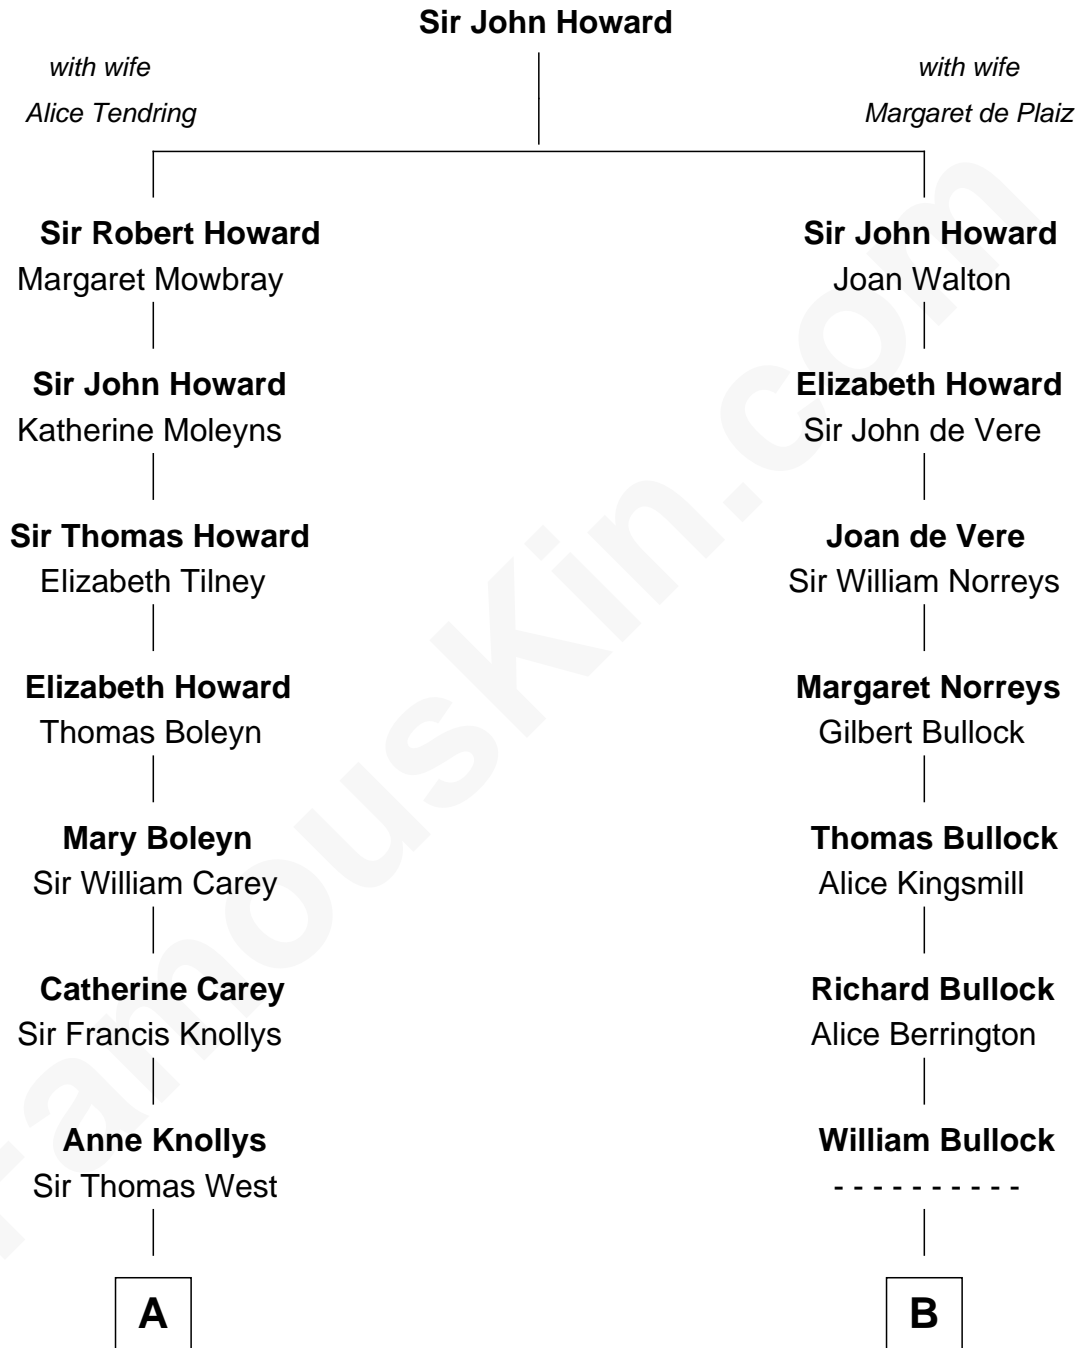

FamousKin.com
Relationship Chart of
Nelson Rockefeller
41st U.S. Vice-President

12th cousin 6 times removed of

Samuel Howard
Boston Tea Party Participant

C

John Davison Rockefeller

Abby Greene Aldrich

Nelson Rockefeller

41st U.S. Vice-President

FamousKin.com