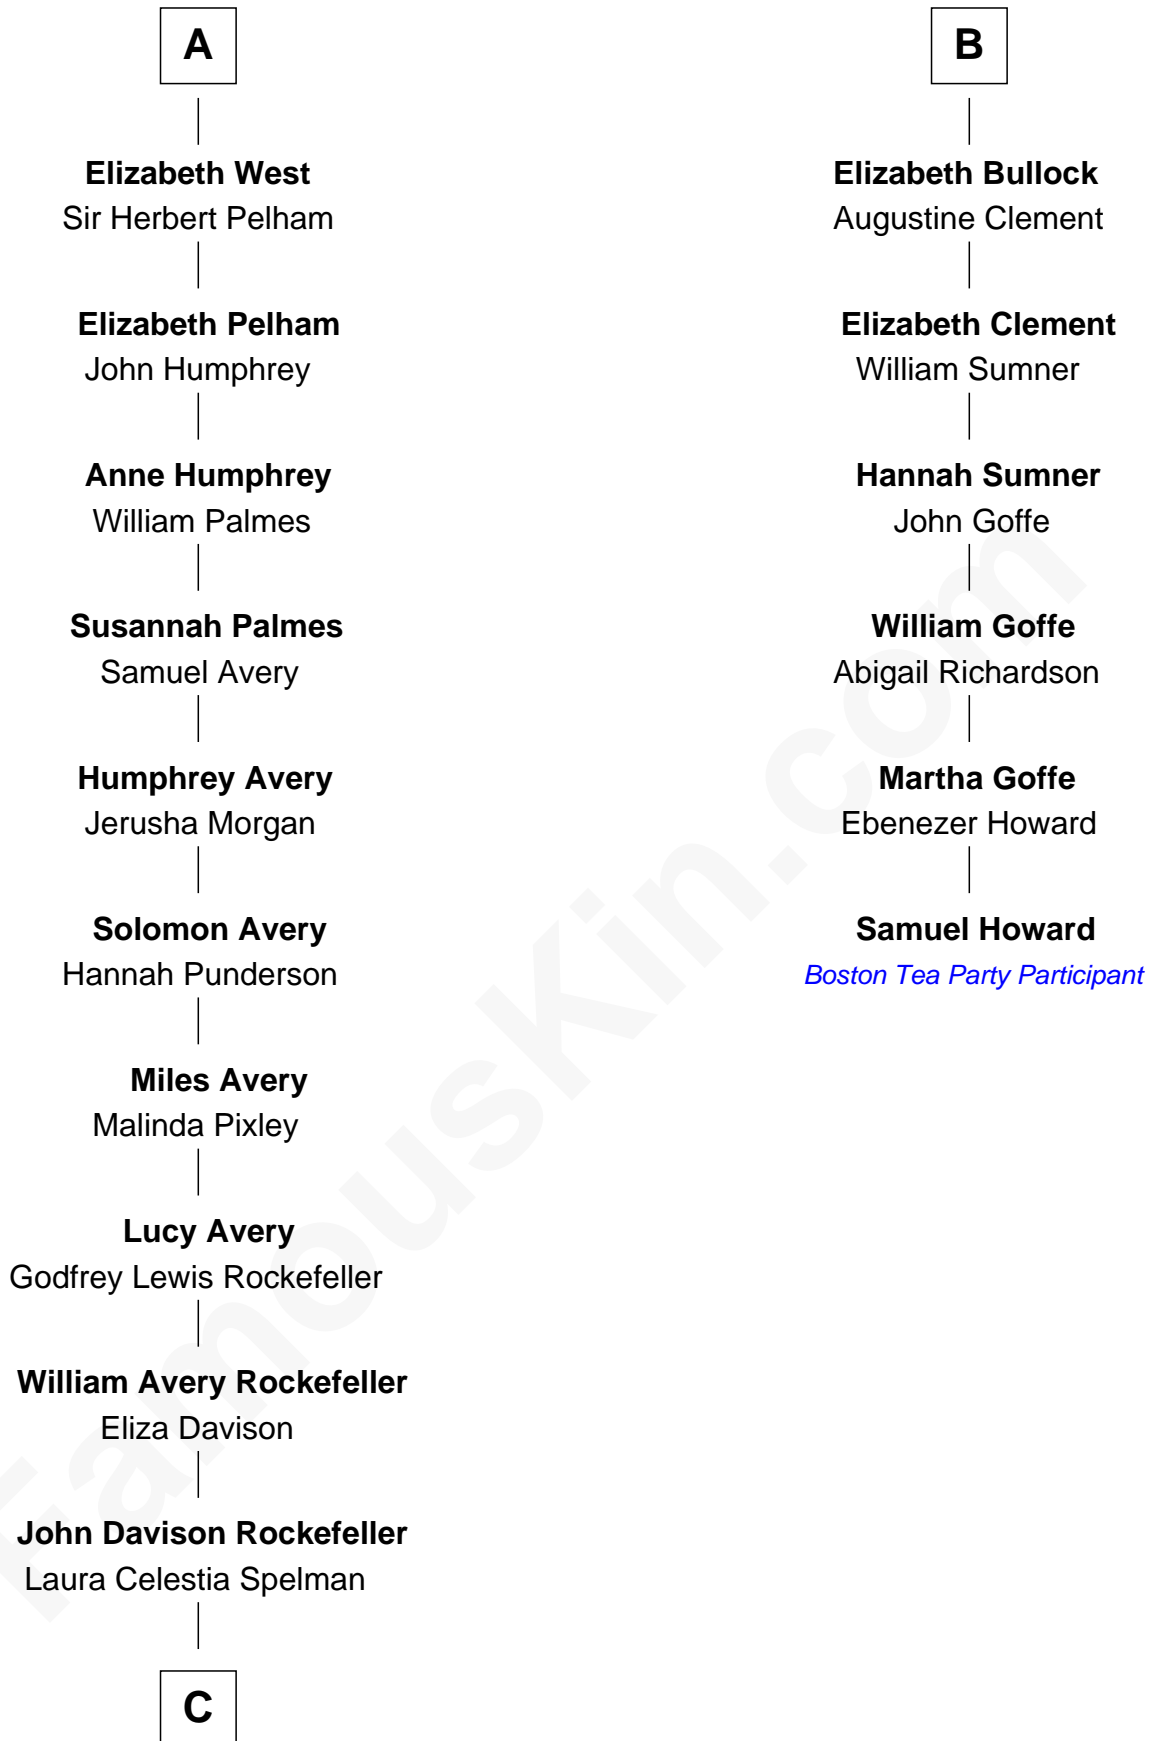

FamousKin.com
Relationship Chart of
Nelson Rockefeller
41st U.S. Vice-President

12th cousin 6 times removed of

Samuel Howard
Boston Tea Party Participant

C

John Davison Rockefeller

Abby Greene Aldrich

Nelson Rockefeller

41st U.S. Vice-President

FamousKin.com