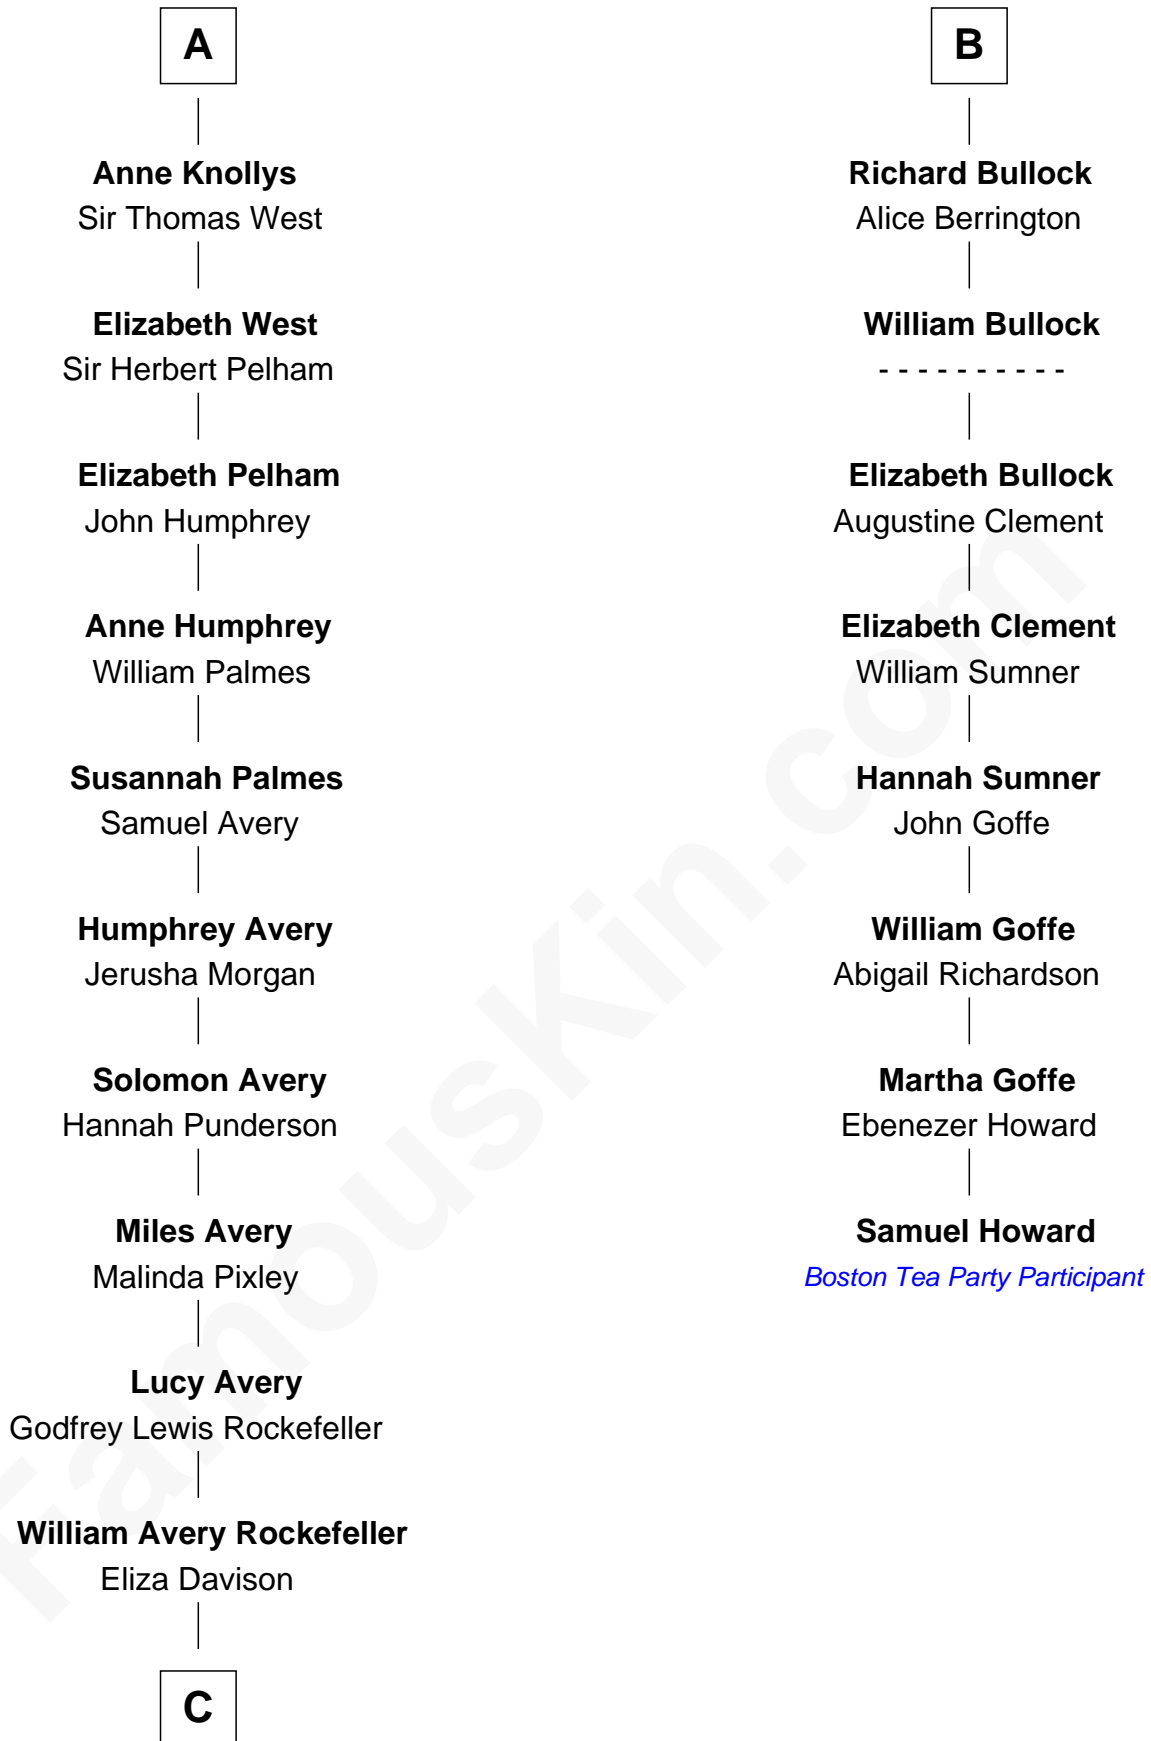

FamousKin.com
Relationship Chart of
Nelson Rockefeller
41st U.S. Vice-President

14th cousin 5 times removed of

Samuel Howard
Boston Tea Party Participant

C

John Davison Rockefeller

Laura Celestia Spelman

John Davison Rockefeller

Abby Greene Aldrich

Nelson Rockefeller

41st U.S. Vice-President

FamousKin.com