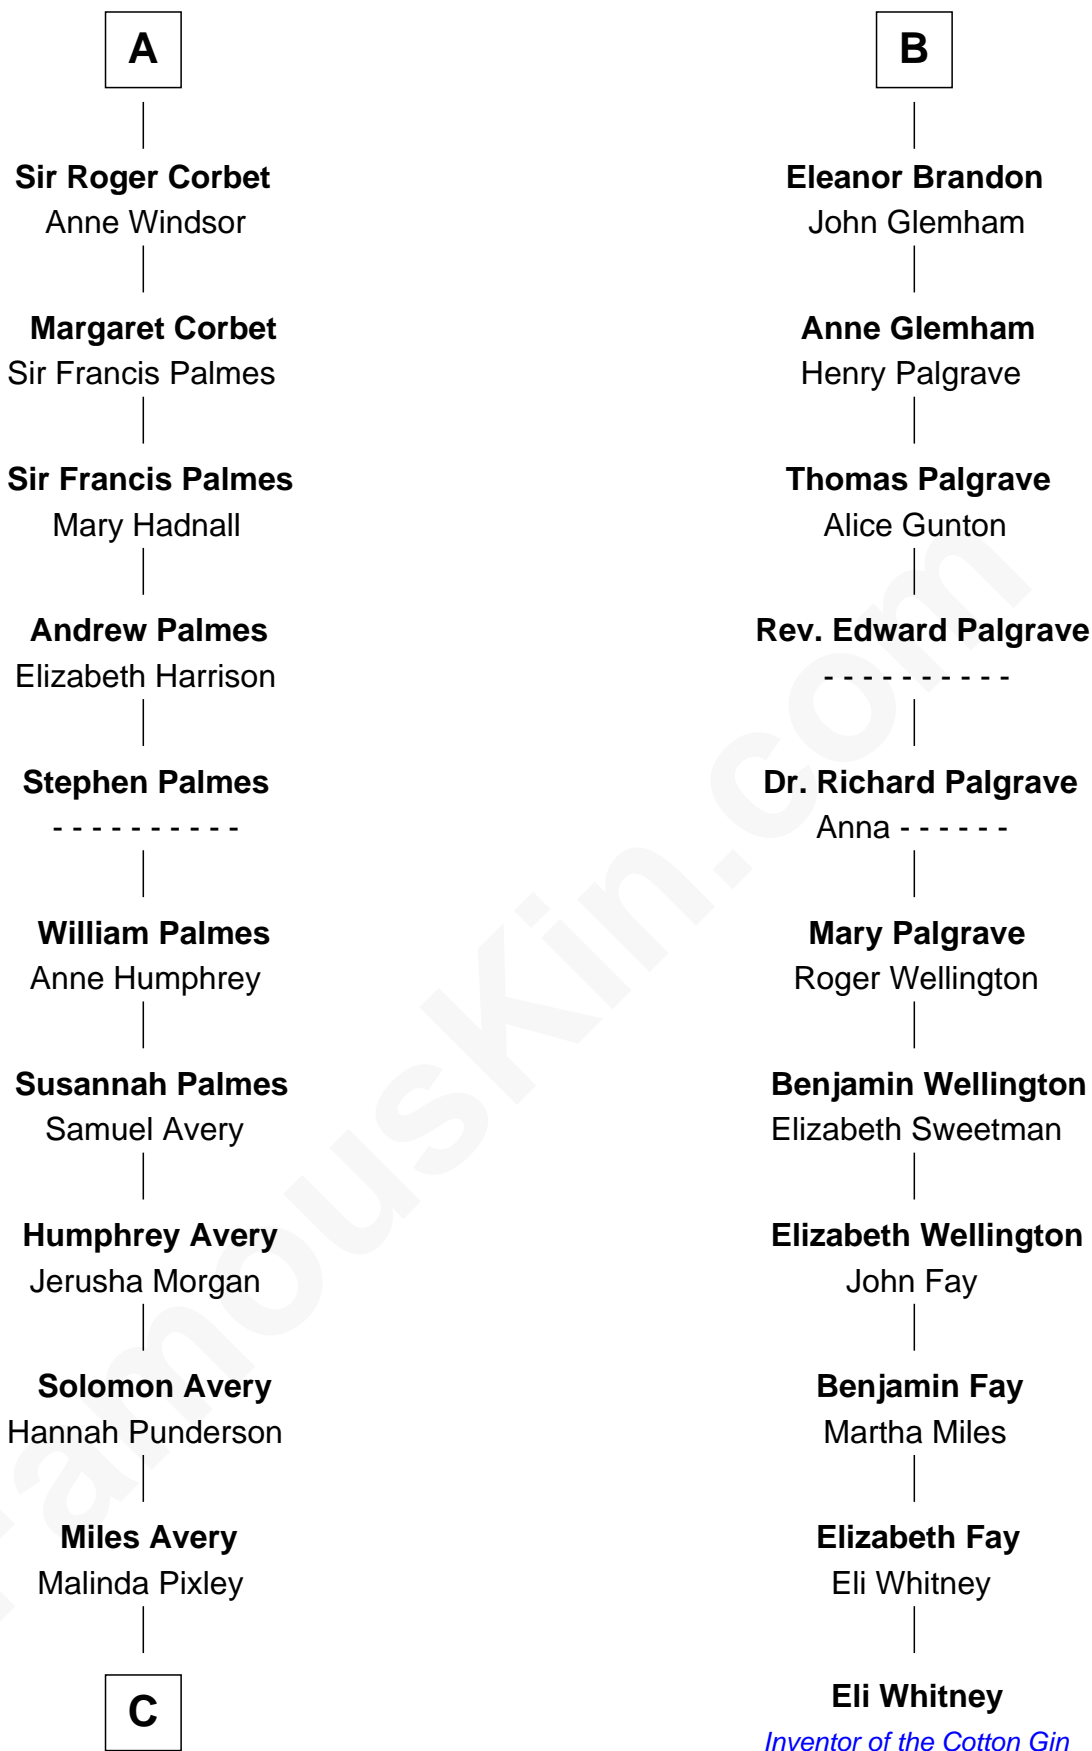

FamousKin.com

Relationship Chart of

Nelson Rockefeller

41st U.S. Vice-President

17th cousin 4 times removed of

Eli Whitney

Inventor of the Cotton Gin

William de Beauchamp

Maud FitzJohn

C

—
Lucy Avery

Godfrey Lewis Rockefeller

—
William Avery Rockefeller

Eliza Davison

—
John Davison Rockefeller

Laura Celestia Spelman

—
John Davison Rockefeller

Abby Greene Aldrich

—
Nelson Rockefeller

41st U.S. Vice-President