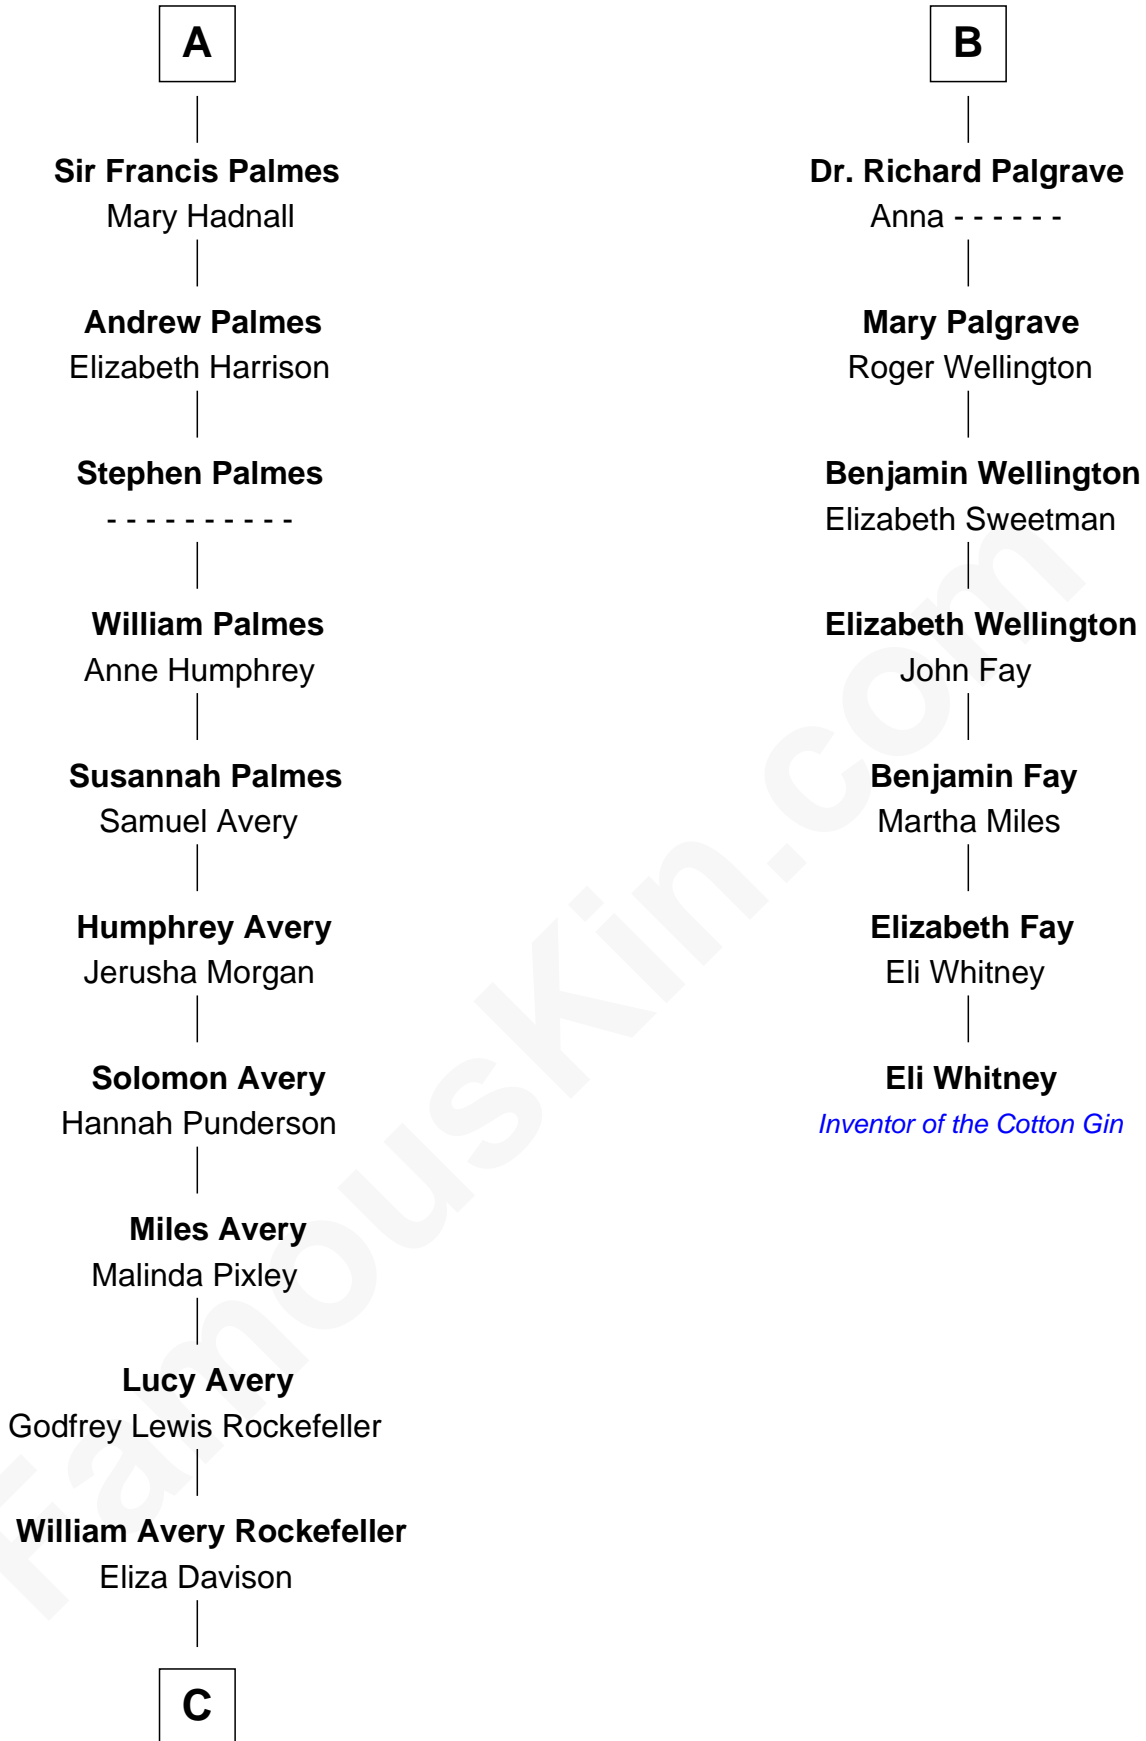

# FamousKin.com Relationship Chart of

**Nelson Rockefeller**  
41st U.S. Vice-President

13th cousin 6 times removed of

**Eli Whitney**  
Inventor of the Cotton Gin

**Sir Richard Fitzalan**  
Elizabeth de Bohun

**Joan Fitzalan**  
Sir William Beauchamp

**Joan Beauchamp**  
James Butler

**Elizabeth Butler**  
John Talbot

**Ann Talbot**  
Sir Henry Vernon

**Elizabeth Vernon**  
Sir Robert Corbet

**Sir Roger Corbet**  
Anne Windsor

**Margaret Corbet**  
Sir Francis Palmes

**A**

**Elizabeth Fitzalan**  
Sir Robert Goushill

**Elizabeth Goushill**  
Sir Robert Wingfield

**Elizabeth Wingfield**  
Sir William Brandon

**Eleanor Brandon**  
John Glemham

**Anne Glemham**  
Henry Palgrave

**Thomas Palgrave**  
Alice Gunton

**Rev. Edward Palgrave**

**B**

**C**

—  
**John Davison Rockefeller**

Laura Celestia Spelman

—  
**John Davison Rockefeller**