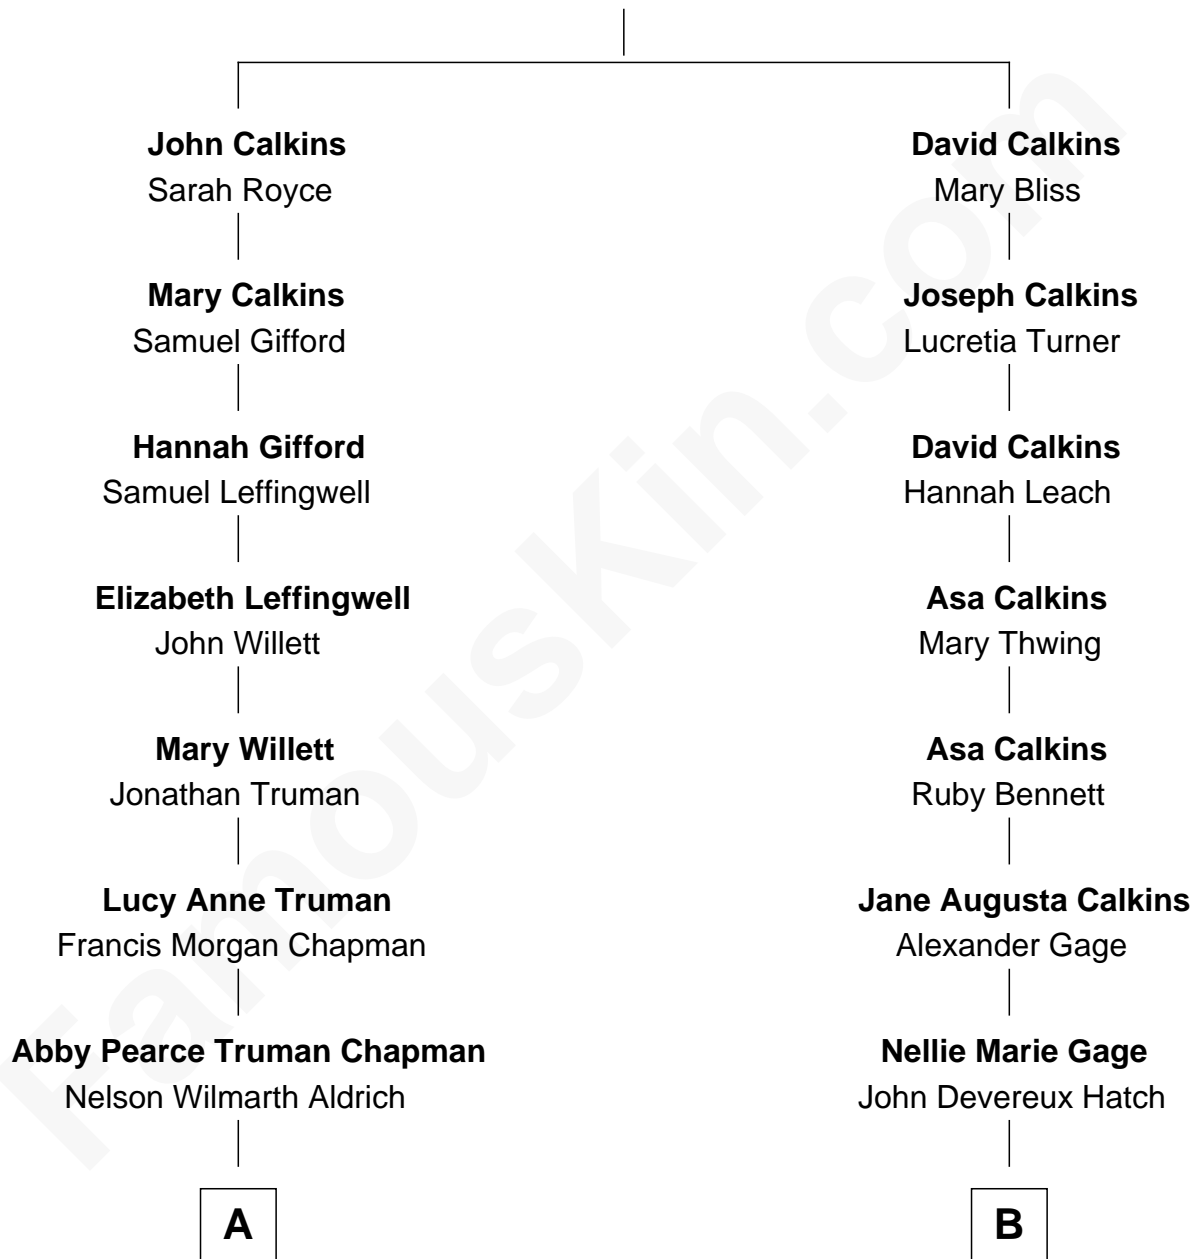

FamousKin.com Relationship Chart of

Nelson Rockefeller

41st U.S. Vice-President

8th cousin 1 time removed of

Richard Hatch

TV and Movie Actor

Hugh Calkins

Anne - - - - -

A

Abby Greene Aldrich
John Davison Rockefeller

Nelson Rockefeller
41st U.S. Vice-President

B

Charles Wesley Hatch
Leah Perkins Rogers

John Raymond Hatch
Elizabeth White

Richard Hatch
TV and Movie Actor

FamousKin.com