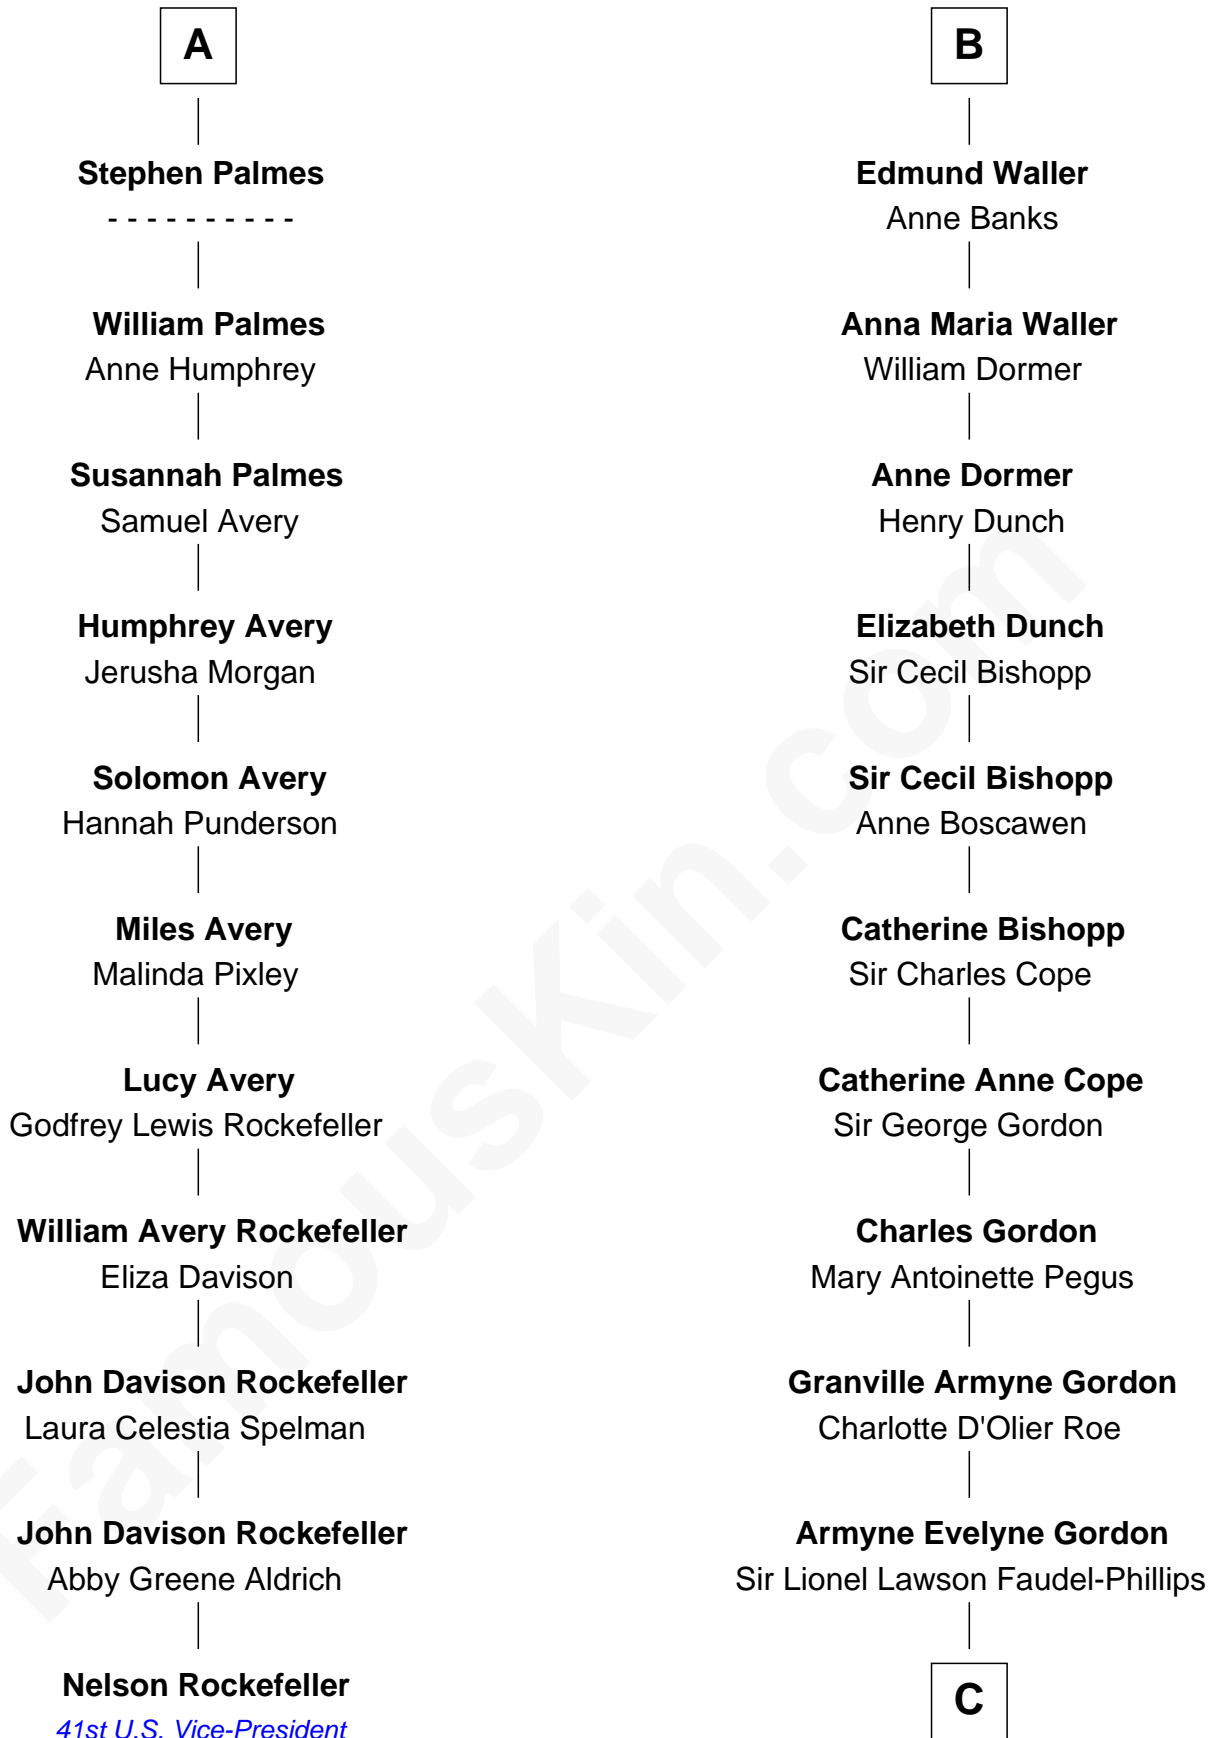

FamousKin.com Relationship Chart of

Nelson Rockefeller

41st U.S. Vice-President

17th cousin 3 times removed of

Cara Delevingne

Fashion Model and Movie Actress

Sir Thomas Blount

Margaret de Gresley

C

Anne Margaret Faudel-Phillips

John Vincent Sheffield

Jane Armyne Sheffield

Sir Jocelyn Edward Greville Stevens

Pandora Anne Stevens

Charles Hamar Delevingne

Cara Delevingne