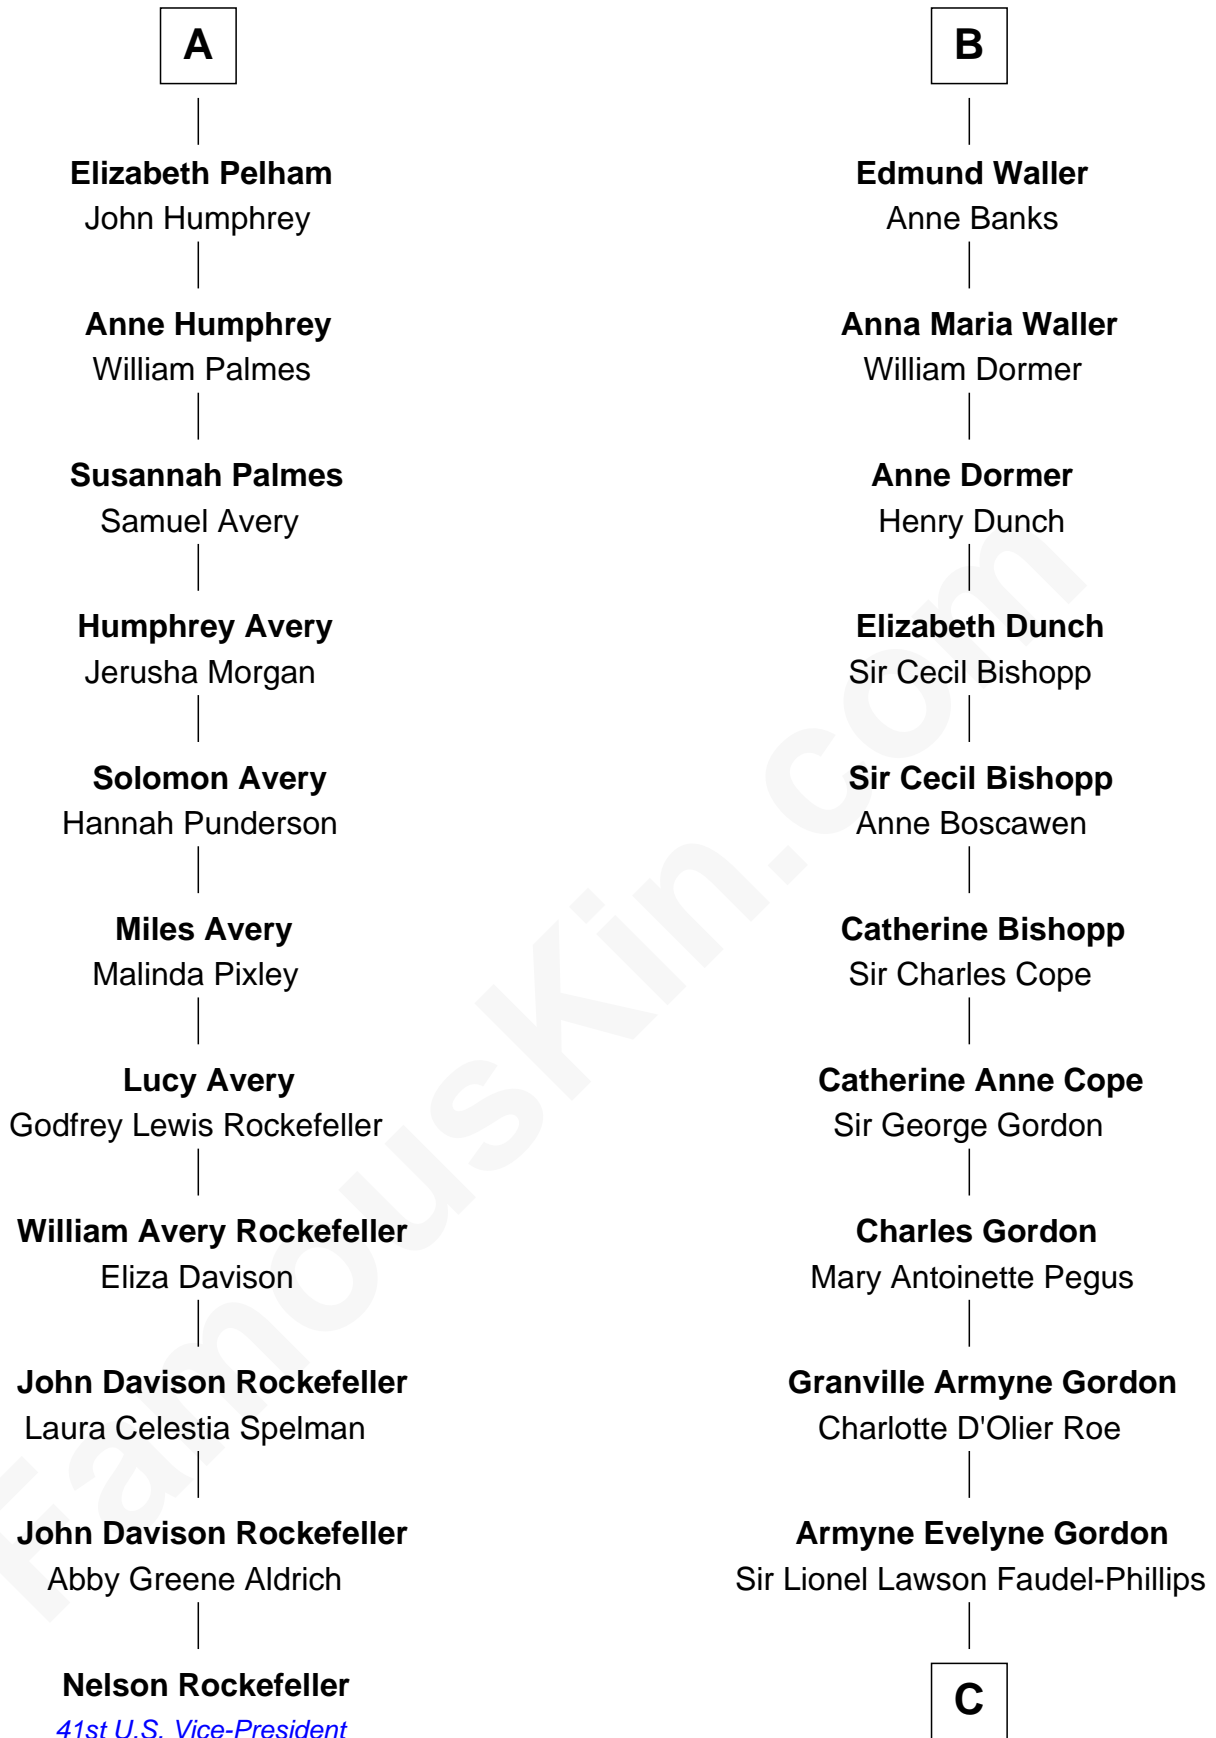

FamousKin.com Relationship Chart of

Nelson Rockefeller

41st U.S. Vice-President

17th cousin 3 times removed of

Cara Delevingne

Fashion Model and Movie Actress

Elizabeth Cokayne

with husband
Sir Laurence Cheney

with husband
Sir Philip le Boteler

Elizabeth Cheney

Sir Frederick Tilney

Elizabeth Tilney
Sir Thomas Howard

Elizabeth Howard
Thomas Boleyn

Mary Boleyn
Sir William Carey

Catherine Carey
Sir Francis Knollys

Anne Knollys
Sir Thomas West

Elizabeth West
Sir Herbert Pelham

A

Philip Boteler

Isabel Willoughby

John Boteler
Constance Vere

Elizabeth Boteler
Thomas Lovett

Thomas Lovett
Anne Danvers

Elizabeth Lovett
Anthony Cave

Anne Cave
Griffith Hampden

Anne Hampden
Robert Waller

B

C

Anne Margaret Faudel-Phillips

John Vincent Sheffield

Jane Armyne Sheffield

Sir Jocelyn Edward Greville Stevens