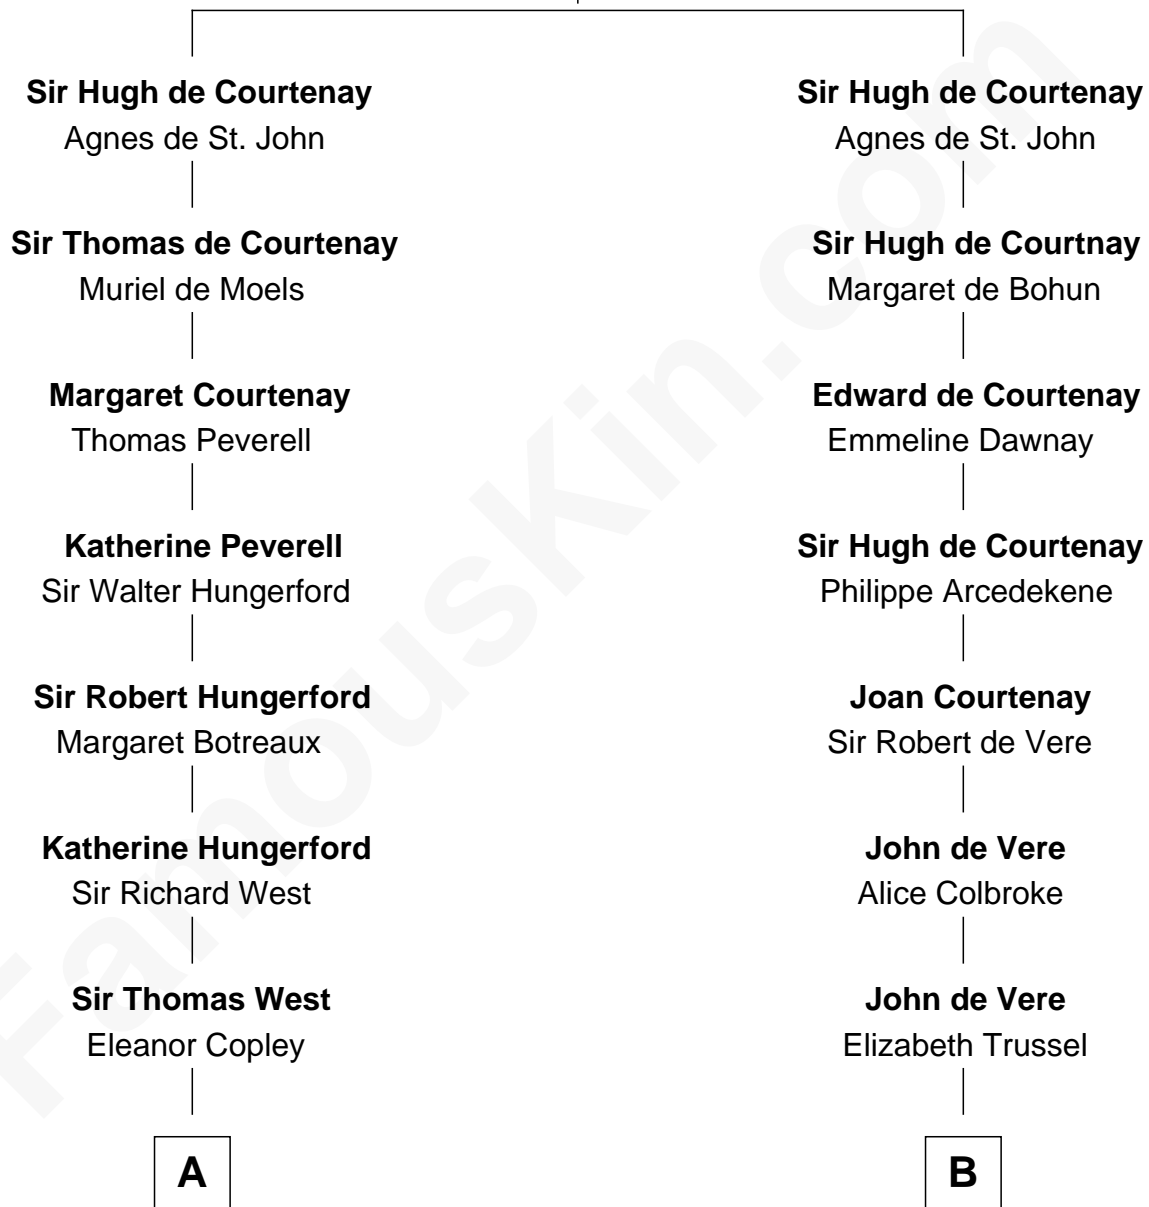

FamousKin.com Relationship Chart of

Nelson Rockefeller
41st U.S. Vice-President

21st cousin of

Cara Delevingne
Fashion Model and Movie Actress

Sir Hugh de Courtenay
Eleanor le Despencer

C

Lucy Avery

Godfrey Lewis Rockefeller

William Avery Rockefeller

Eliza Davison

John Davison Rockefeller

Laura Celestia Spelman

John Davison Rockefeller

Abby Greene Aldrich

Nelson Rockefeller

41st U.S. Vice-President