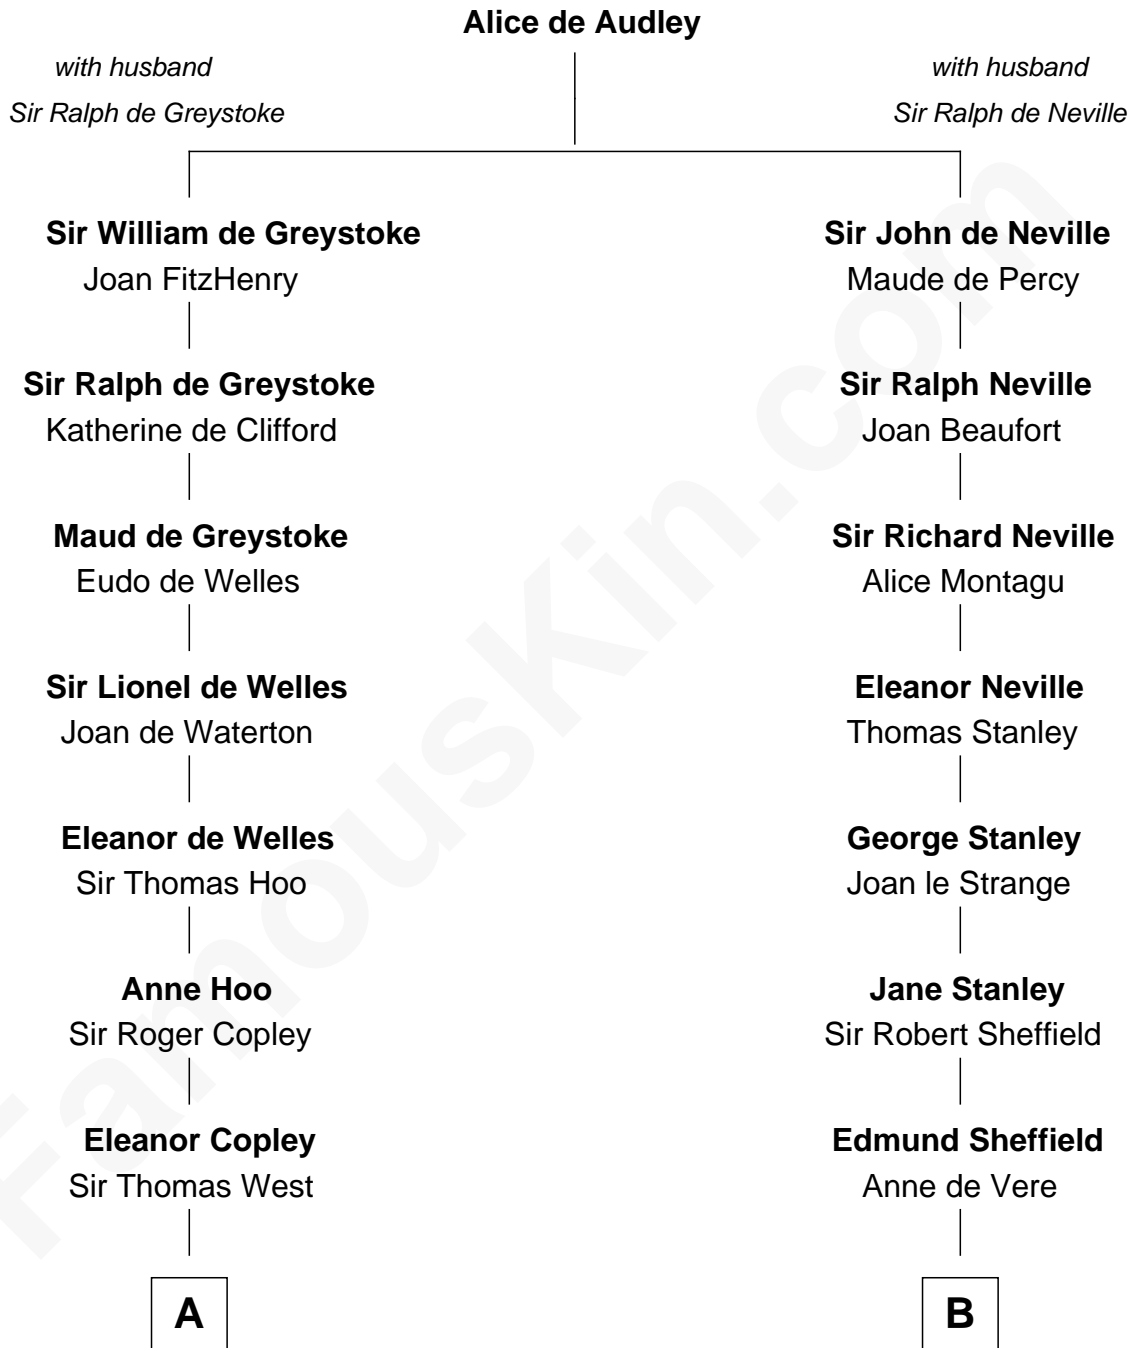

FamousKin.com Relationship Chart of

Nelson Rockefeller

41st U.S. Vice-President

20th cousin 1 time removed of

Cara Delevingne

Fashion Model and Movie Actress

C

Lucy Avery
Godfrey Lewis Rockefeller

William Avery Rockefeller
Eliza Davison

John Davison Rockefeller
Laura Celestia Spelman

John Davison Rockefeller
Abby Greene Aldrich

Nelson Rockefeller
41st U.S. Vice-President

D

John Vincent Sheffield
Anne Margaret Faudel-Phillips