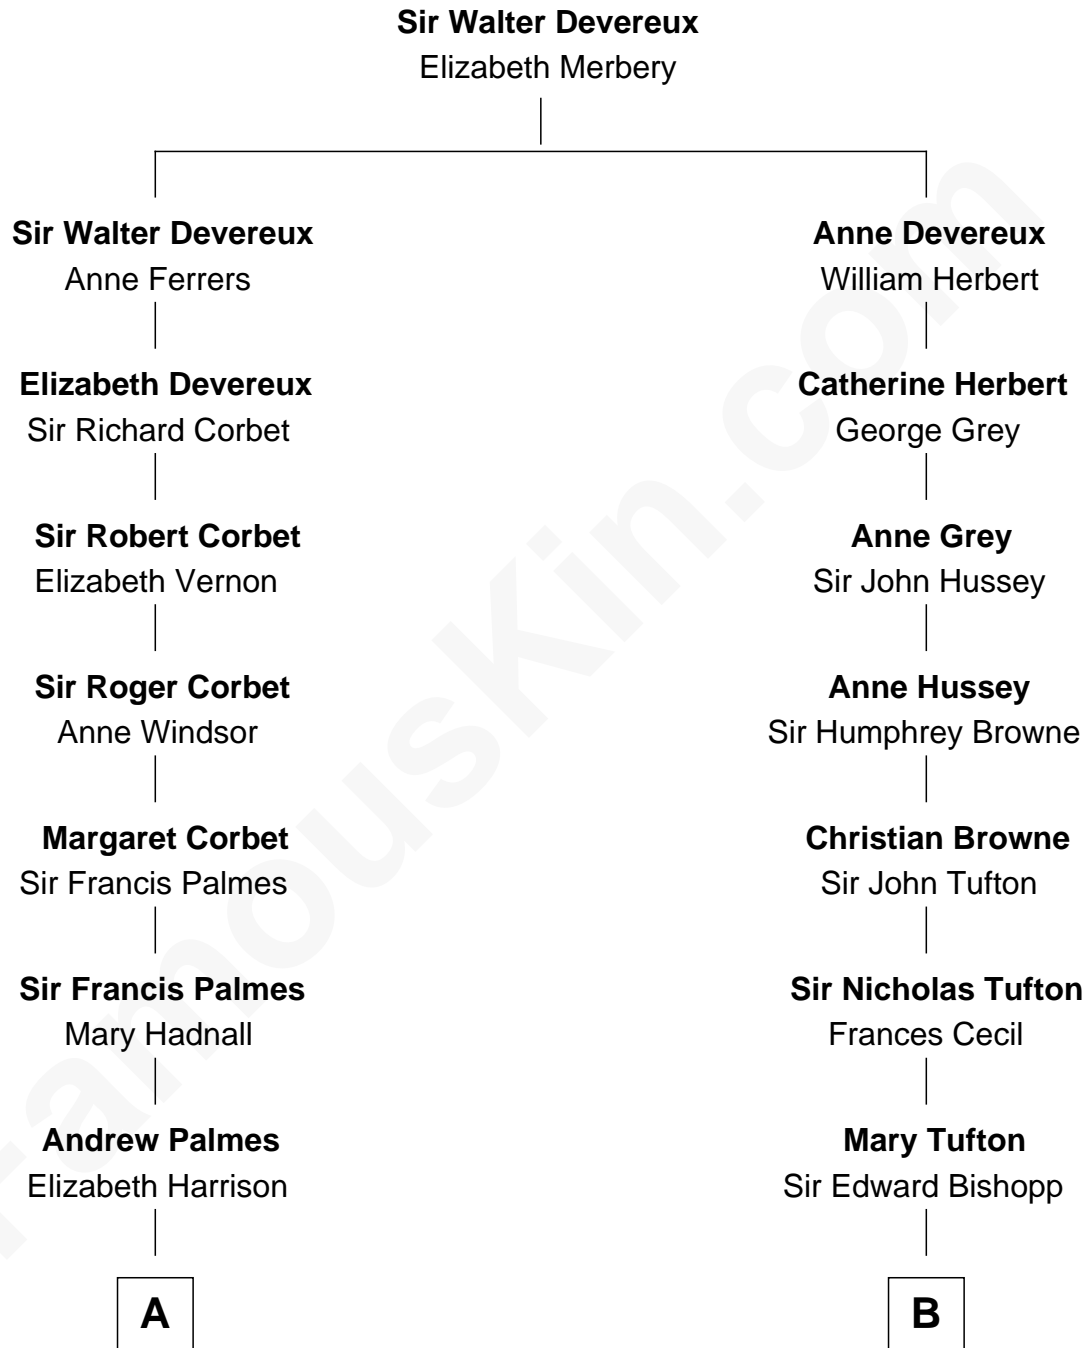

FamousKin.com Relationship Chart of

Nelson Rockefeller

41st U.S. Vice-President

17th cousin 1 time removed of

Cara Delevingne

Fashion Model and Movie Actress

C

Pandora Anne Stevens
Charles Hamar Delevingne

Cara Delevingne
Model and Actress

FamousKin.com