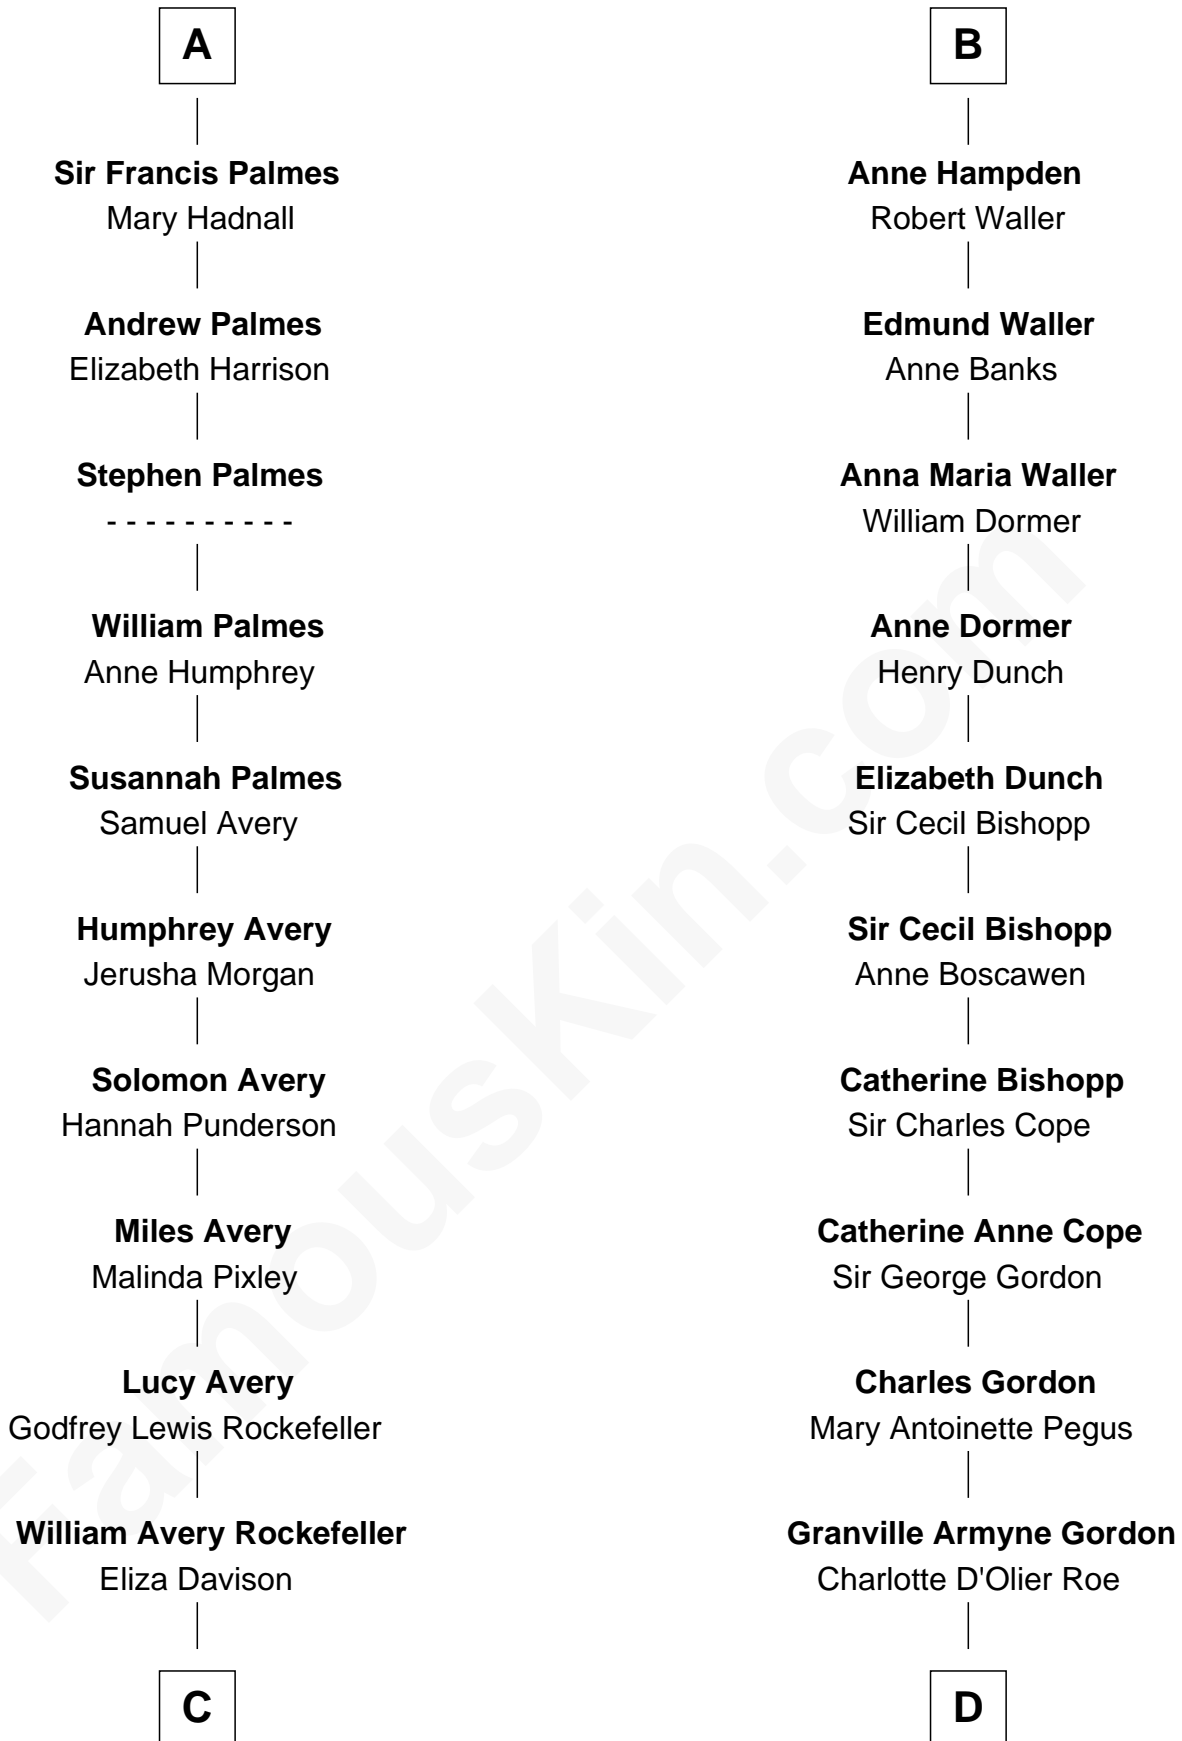

FamousKin.com Relationship Chart of

Nelson Rockefeller

41st U.S. Vice-President

19th cousin 2 times removed of

Cara Delevingne

Fashion Model and Movie Actress

John de Welles

Maud de Roos

Constance Brome

Elizabeth Ferrers

John Hampden

Griffith Hampden

Anne Cave

B

C

John Davison Rockefeller

Laura Celestia Spelman

John Davison Rockefeller

Abby Greene Aldrich

Nelson Rockefeller

41st U.S. Vice-President

D

Armyne Evelyne Gordon

Sir Lionel Lawson Faudel-Phillips