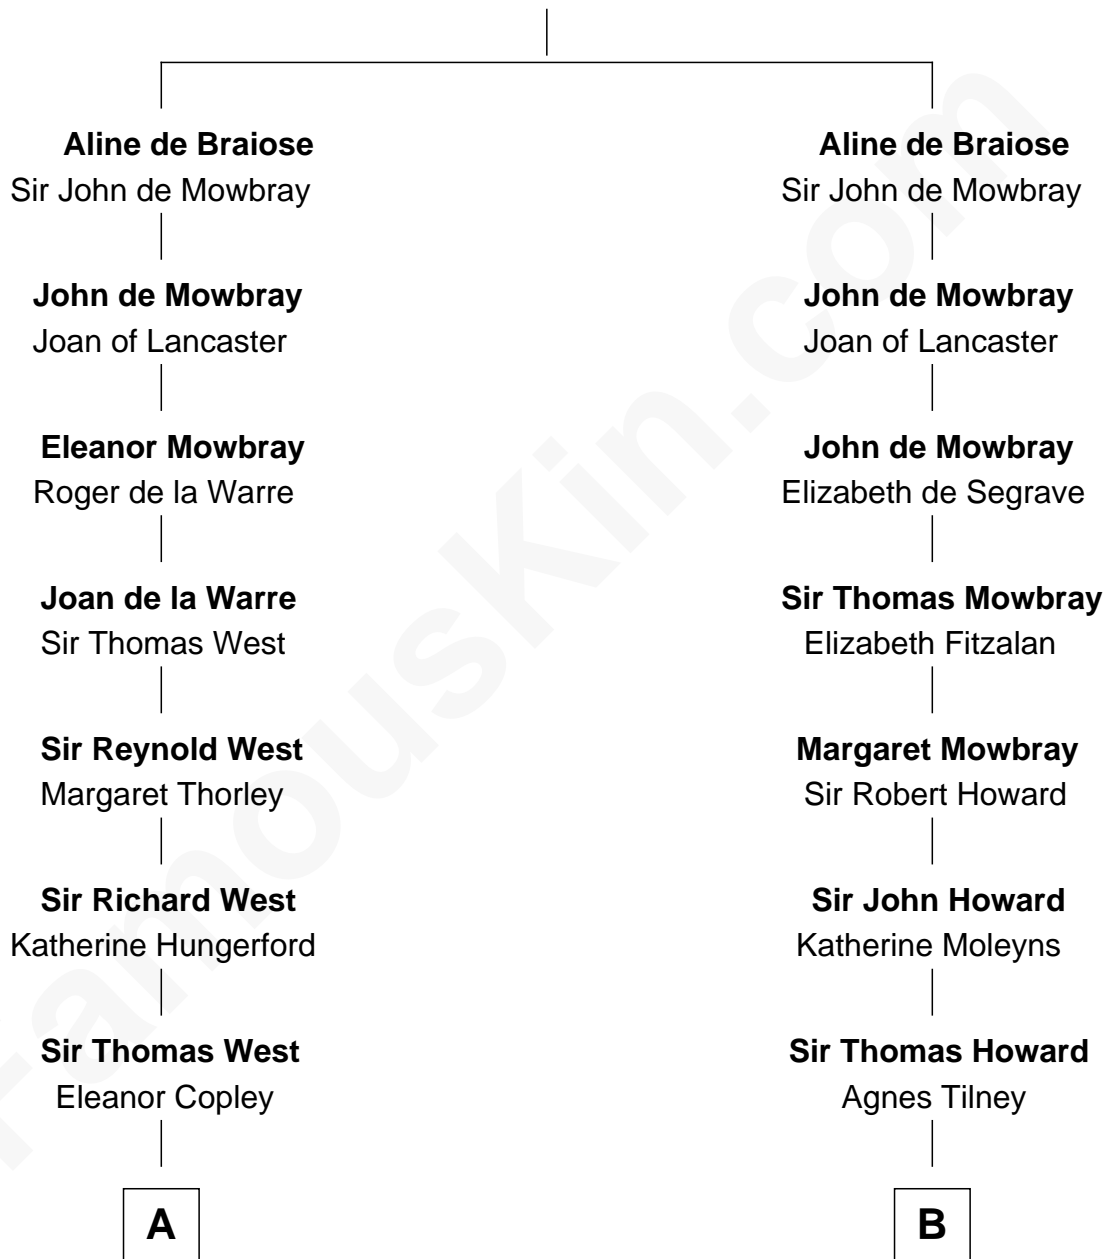

FamousKin.com Relationship Chart of

Nelson Rockefeller
41st U.S. Vice-President

21st cousin of

Cara Delevingne
Fashion Model and Movie Actress

William de Braiose

C

Lucy Avery

Godfrey Lewis Rockefeller

William Avery Rockefeller

Eliza Davison

John Davison Rockefeller

Laura Celestia Spelman

John Davison Rockefeller

Abby Greene Aldrich

Nelson Rockefeller

41st U.S. Vice-President

D

Sir Berkeley Digby George Sheffield

Julia Mary de Tuyll van Serooskerken

John Vincent Sheffield

Anne Margaret Faudel-Phillips

Jane Armyne Sheffield

Sir Jocelyn Edward Greville Stevens

Pandora Anne Stevens