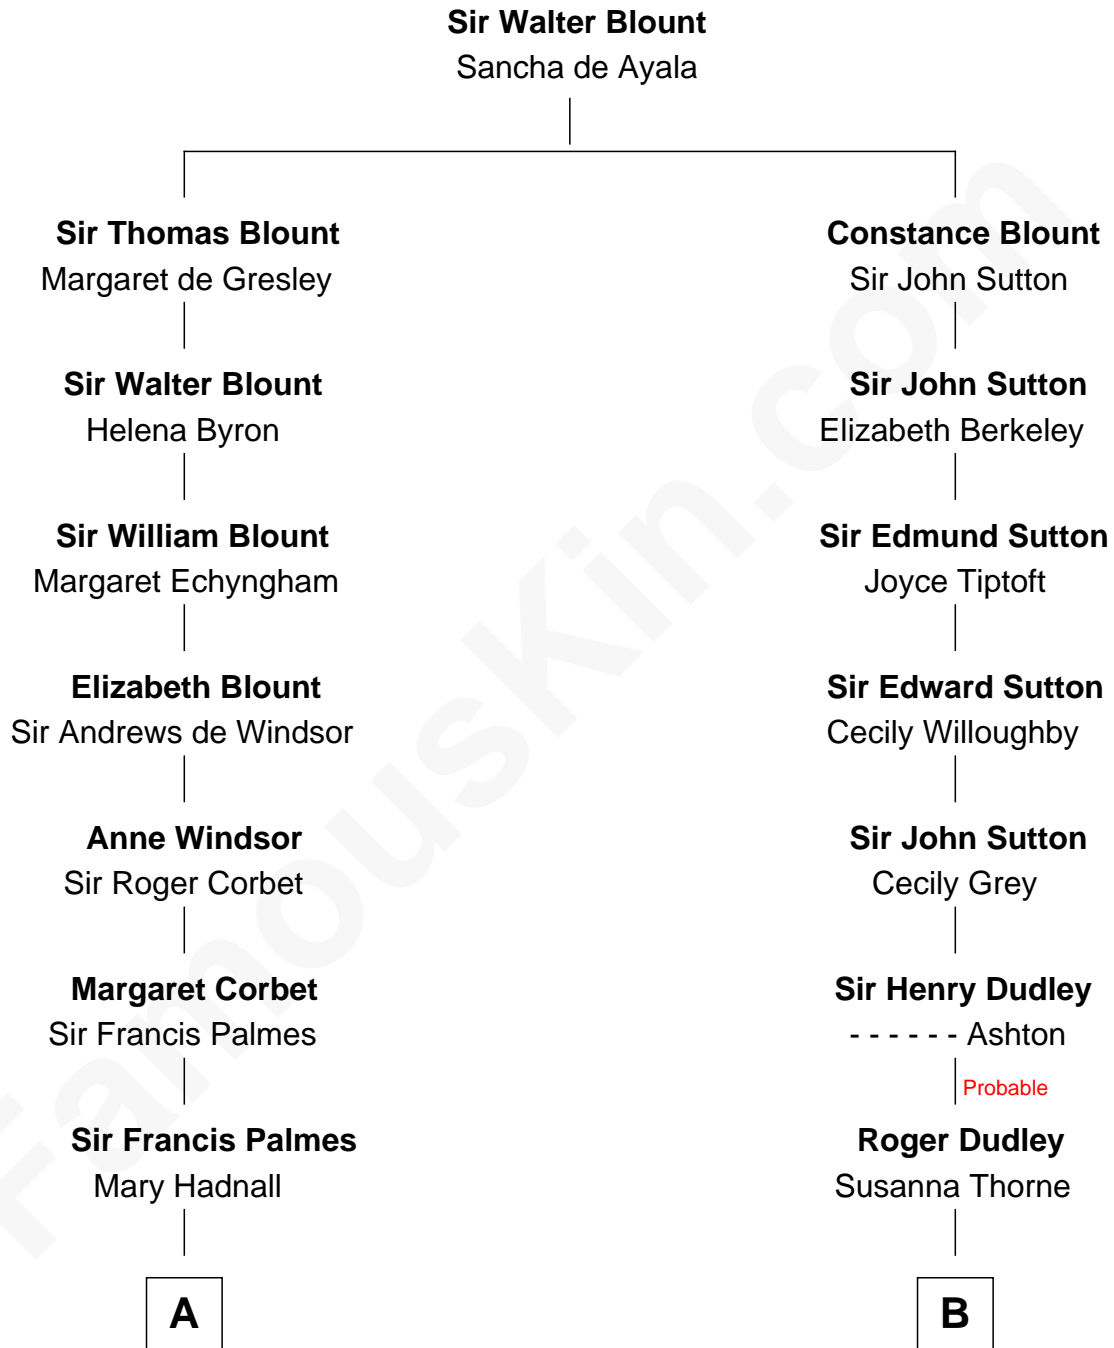

FamousKin.com
Relationship Chart of
Nelson Rockefeller
41st U.S. Vice-President

16th cousin 2 times removed of
Dr. H. H. Holmes
Serial Killer aka "Devil in the White City"

C

John Davison Rockefeller

Abby Greene Aldrich

Nelson Rockefeller

41st U.S. Vice-President

FamousKin.com