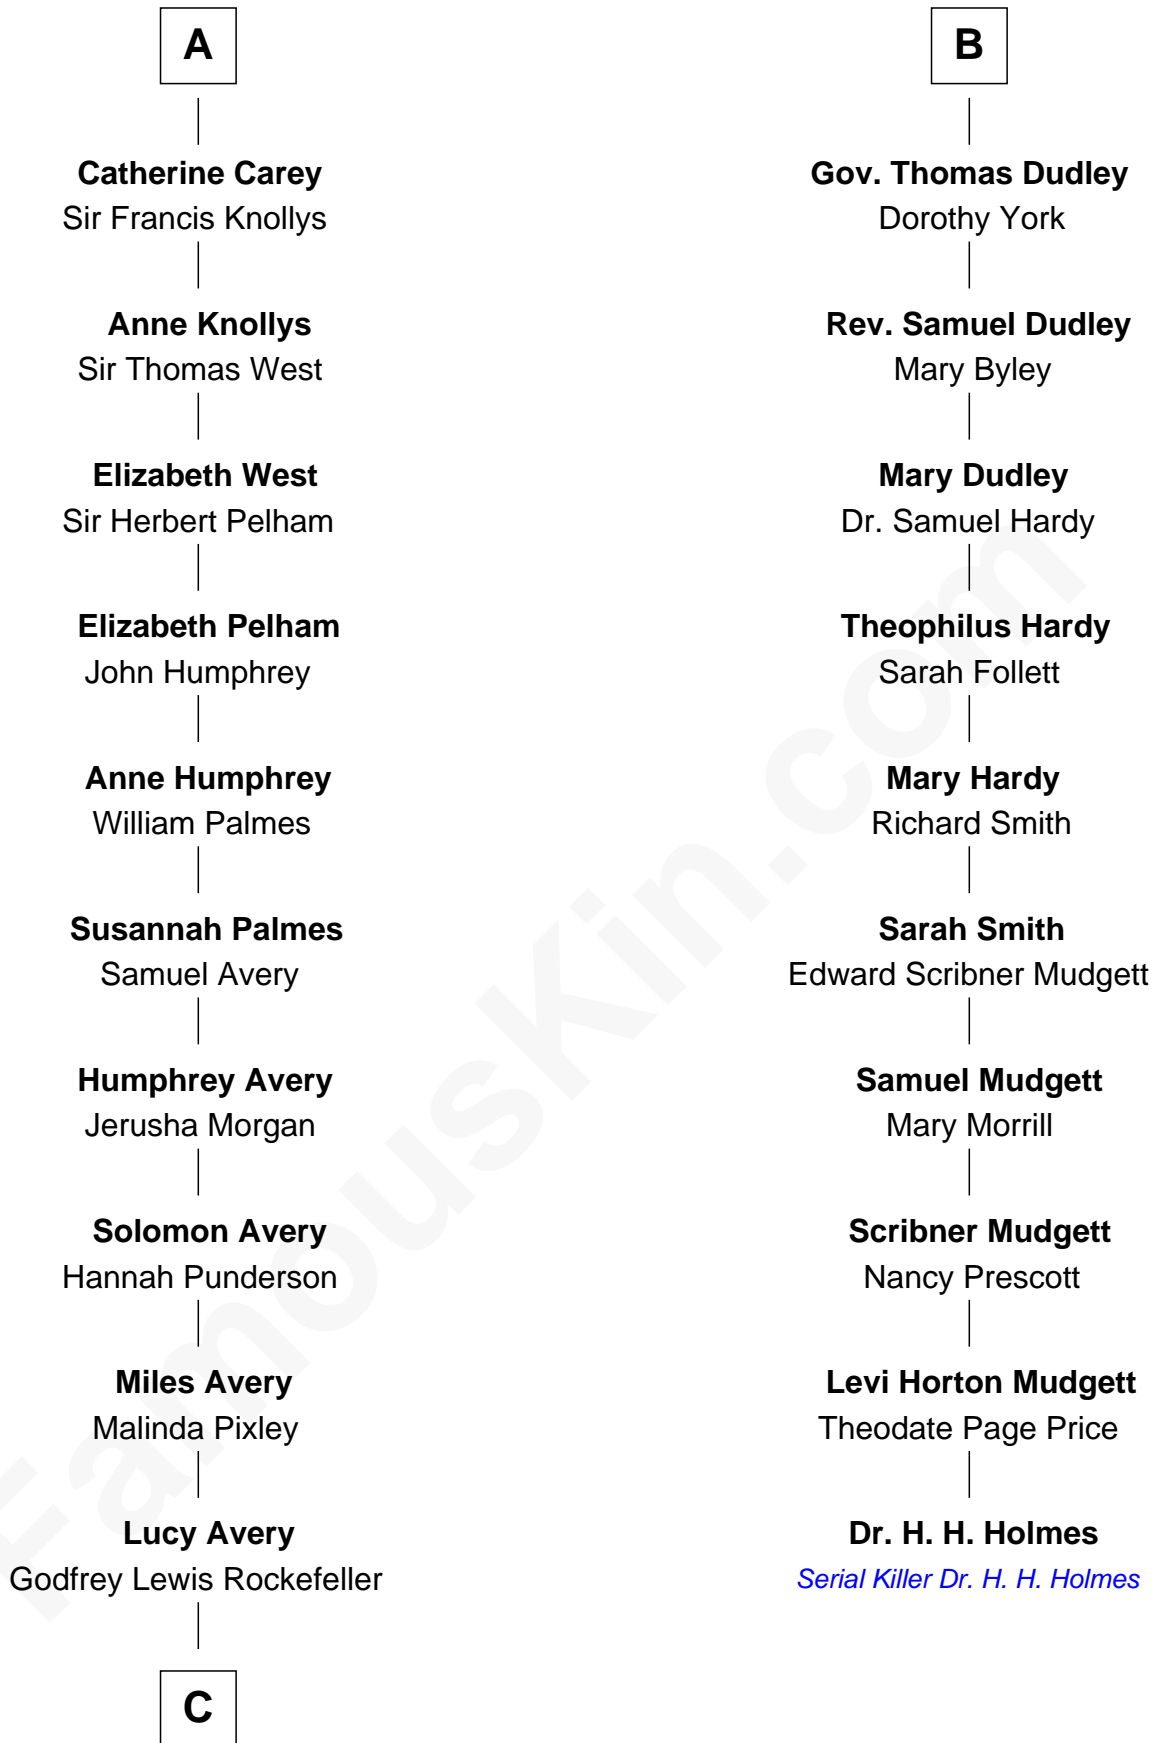

FamousKin.com
Relationship Chart of
Nelson Rockefeller
41st U.S. Vice-President

16th cousin 4 times removed of
Dr. H. H. Holmes
Serial Killer aka "Devil in the White City"

C

William Avery Rockefeller

Eliza Davison

John Davison Rockefeller

Laura Celestia Spelman

John Davison Rockefeller

Abby Greene Aldrich

Nelson Rockefeller

41st U.S. Vice-President

FamousKin.com