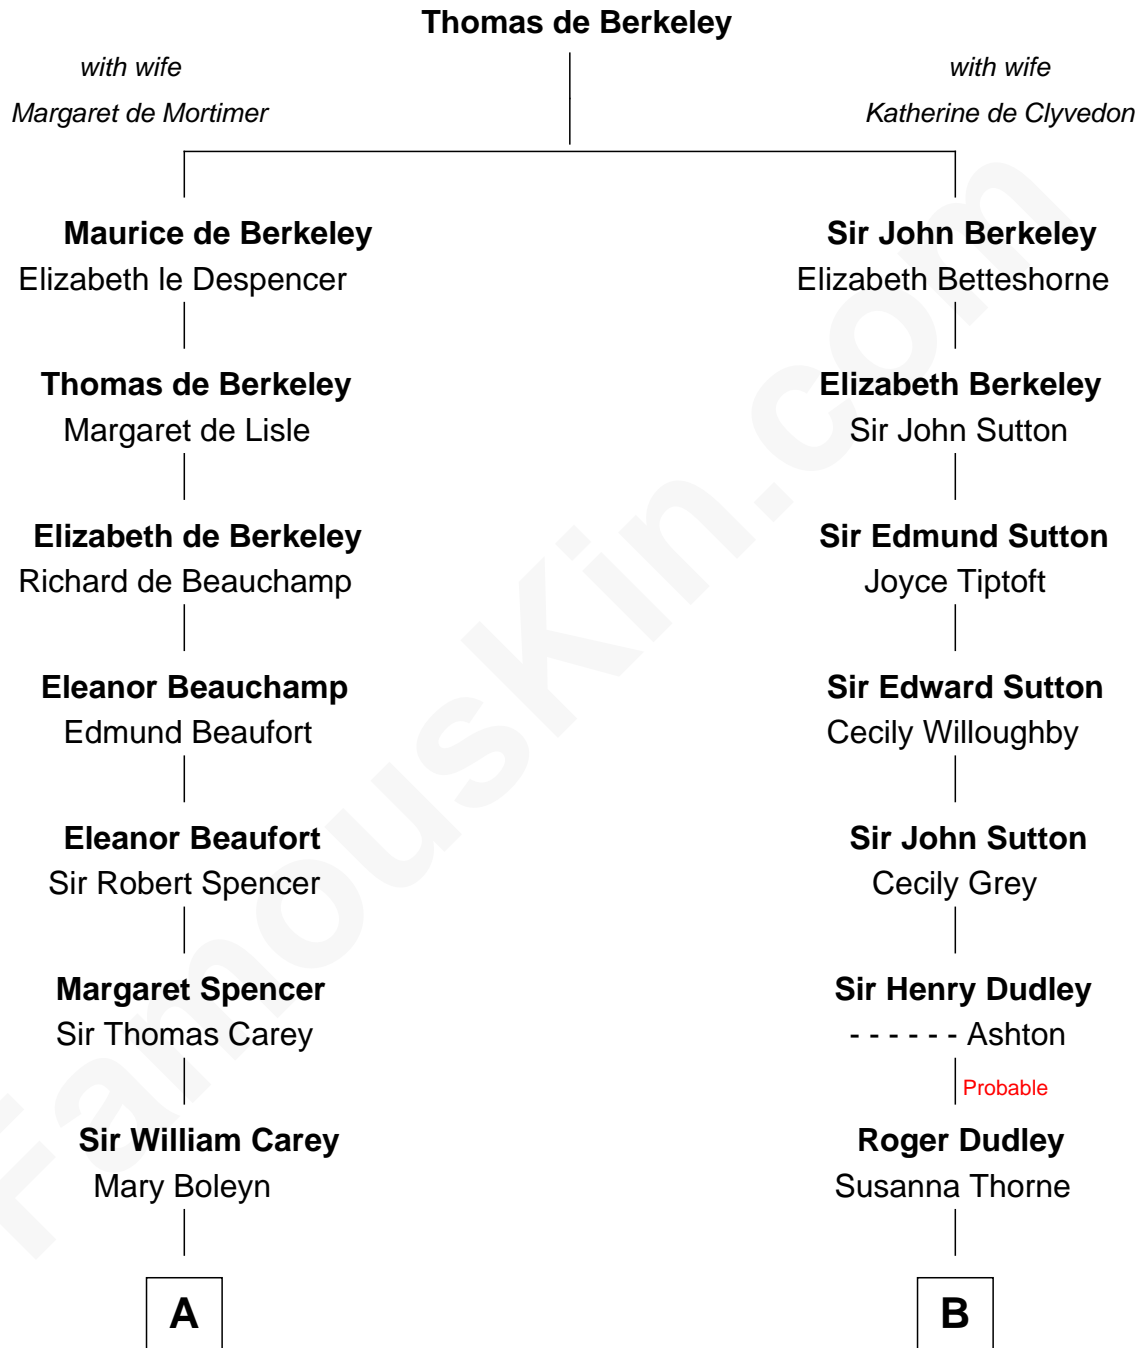

FamousKin.com
Relationship Chart of
Nelson Rockefeller
41st U.S. Vice-President

16th cousin 4 times removed of
Dr. H. H. Holmes
Serial Killer aka "Devil in the White City"

C

William Avery Rockefeller

Eliza Davison

John Davison Rockefeller

Laura Celestia Spelman

John Davison Rockefeller

Abby Greene Aldrich

Nelson Rockefeller

41st U.S. Vice-President

FamousKin.com