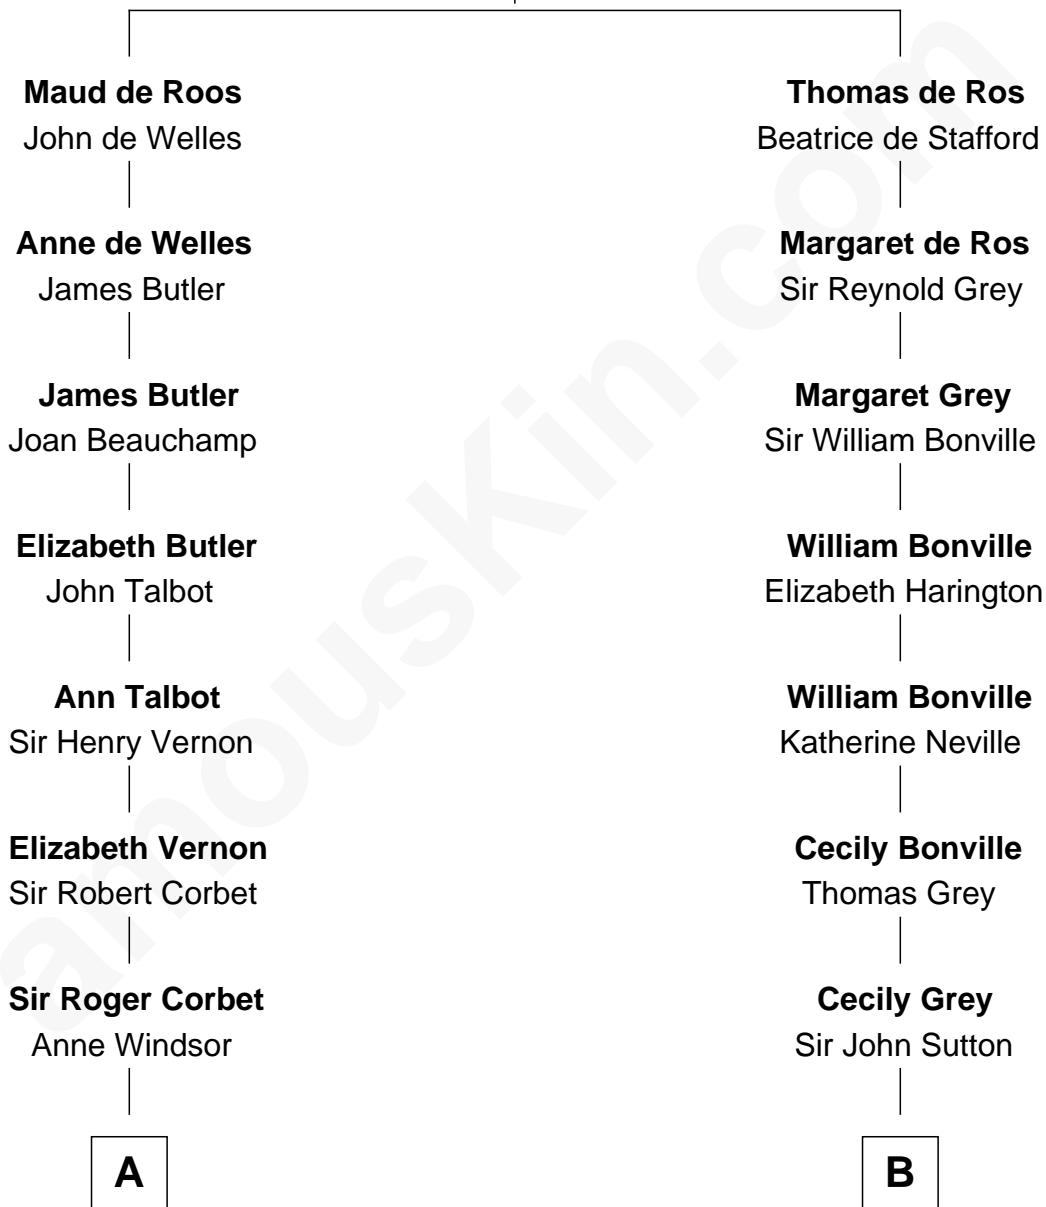

FamousKin.com Relationship Chart of

Nelson Rockefeller

41st U.S. Vice-President

18th cousin 2 times removed of

Dr. H. H. Holmes

Serial Killer aka "Devil in the White City"

Sir William de Ros
Margery de Badlesmere

C

William Avery Rockefeller

Eliza Davison

John Davison Rockefeller

Laura Celestia Spelman

John Davison Rockefeller

Abby Greene Aldrich

Nelson Rockefeller

41st U.S. Vice-President

D

Levi Horton Mudgett

Theodate Page Price

Dr. H. H. Holmes

Serial Killer Dr. H. H. Holmes

FamousKin.com