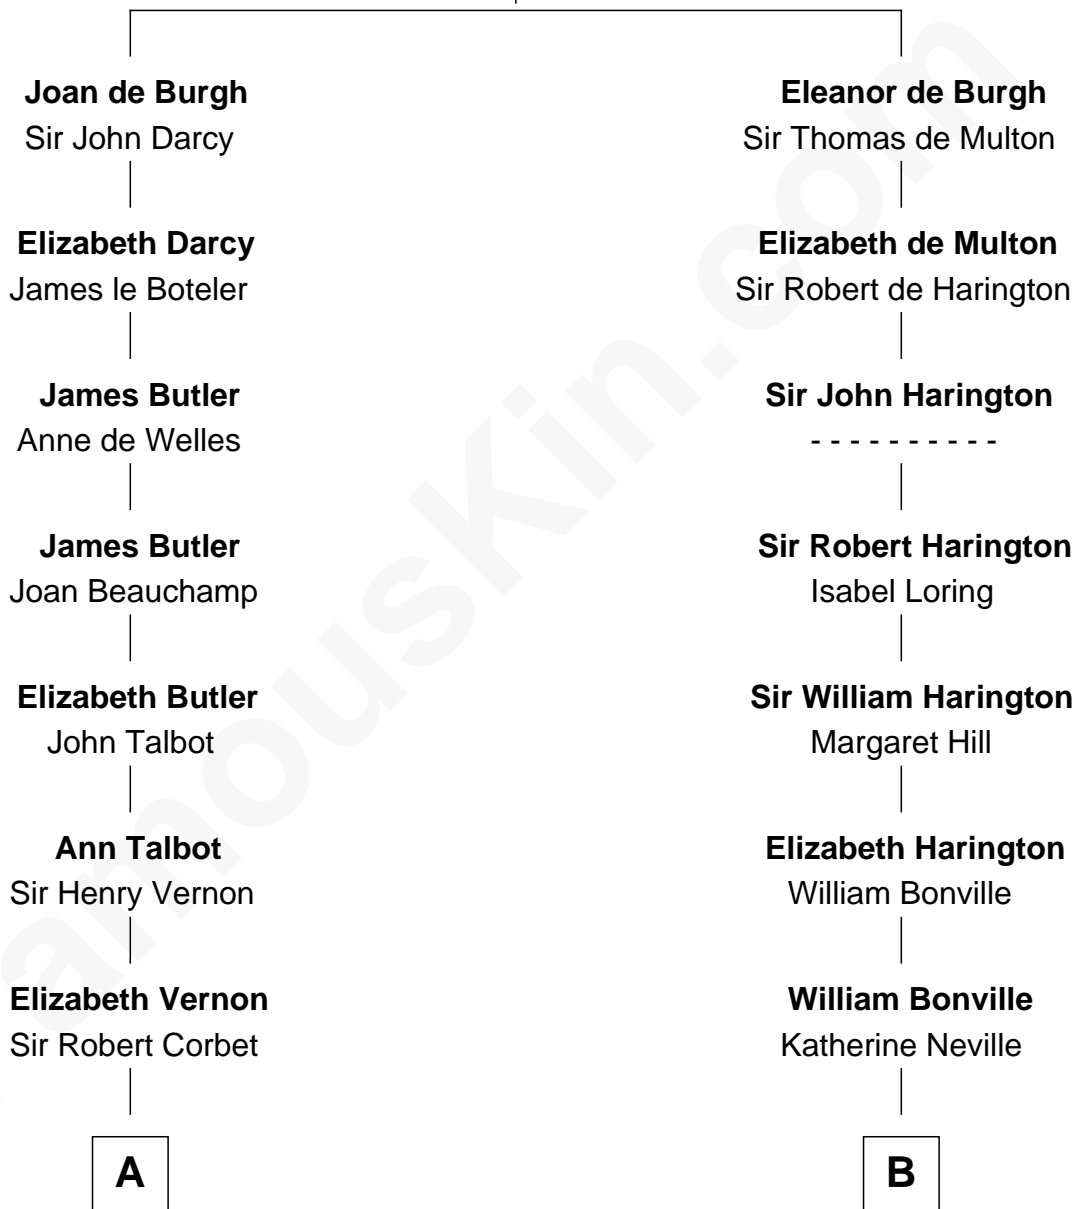

FamousKin.com Relationship Chart of

Nelson Rockefeller

41st U.S. Vice-President

20th cousin 1 time removed of

Dr. H. H. Holmes

Serial Killer aka "Devil in the White City"

Sir Richard de Burgh

Margaret - - - - -

C

Lucy Avery
Godfrey Lewis Rockefeller

William Avery Rockefeller
Eliza Davison

John Davison Rockefeller
Laura Celestia Spelman

John Davison Rockefeller
Abby Greene Aldrich

Nelson Rockefeller
41st U.S. Vice-President

D

Samuel Mudgett
Mary Morrill

Scribner Mudgett
Nancy Prescott

Levi Horton Mudgett
Theodate Page Price

Dr. H. H. Holmes
Serial Killer Dr. H. H. Holmes