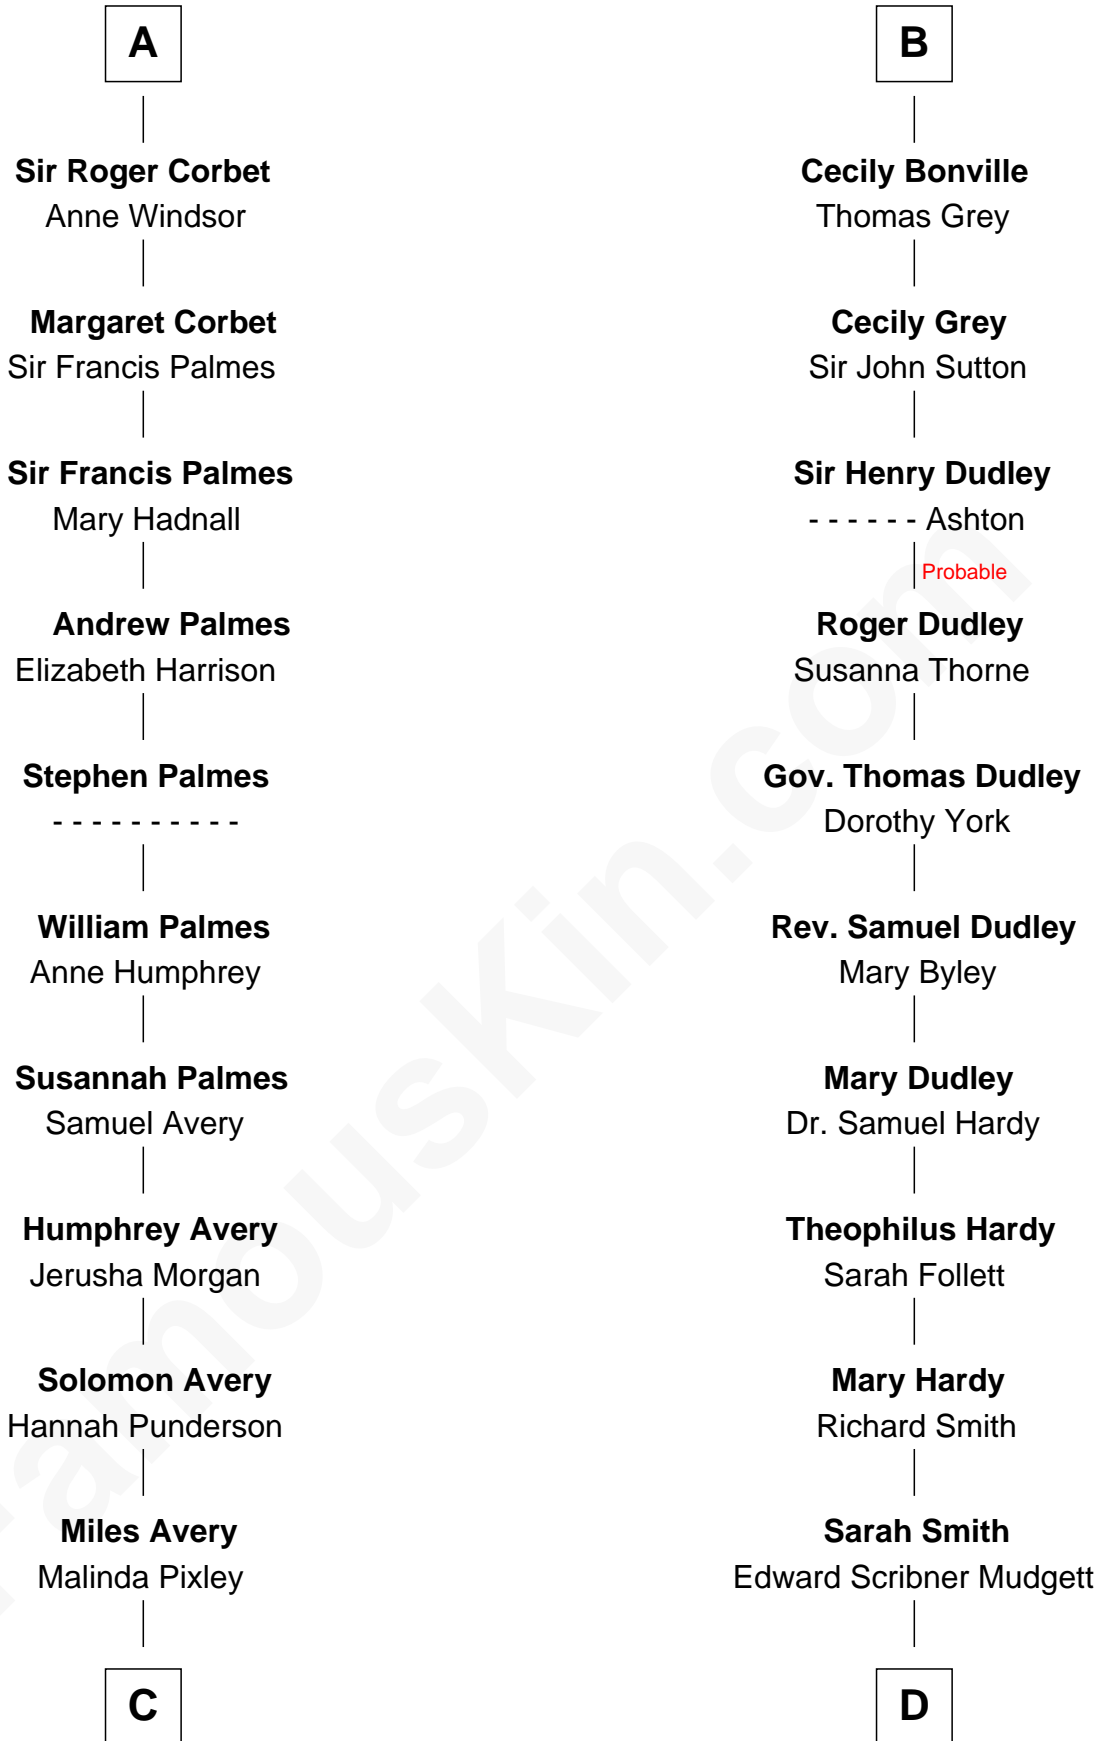

FamousKin.com Relationship Chart of

Nelson Rockefeller

41st U.S. Vice-President

20th cousin 1 time removed of

Dr. H. H. Holmes

Serial Killer aka "Devil in the White City"

Sir Richard de Burgh

Margaret - - - - -

C

Lucy Avery
Godfrey Lewis Rockefeller

William Avery Rockefeller
Eliza Davison

John Davison Rockefeller
Laura Celestia Spelman

John Davison Rockefeller
Abby Greene Aldrich

Nelson Rockefeller
41st U.S. Vice-President

D

Samuel Mudgett
Mary Morrill

Scribner Mudgett
Nancy Prescott

Levi Horton Mudgett
Theodate Page Price

Dr. H. H. Holmes
Serial Killer Dr. H. H. Holmes