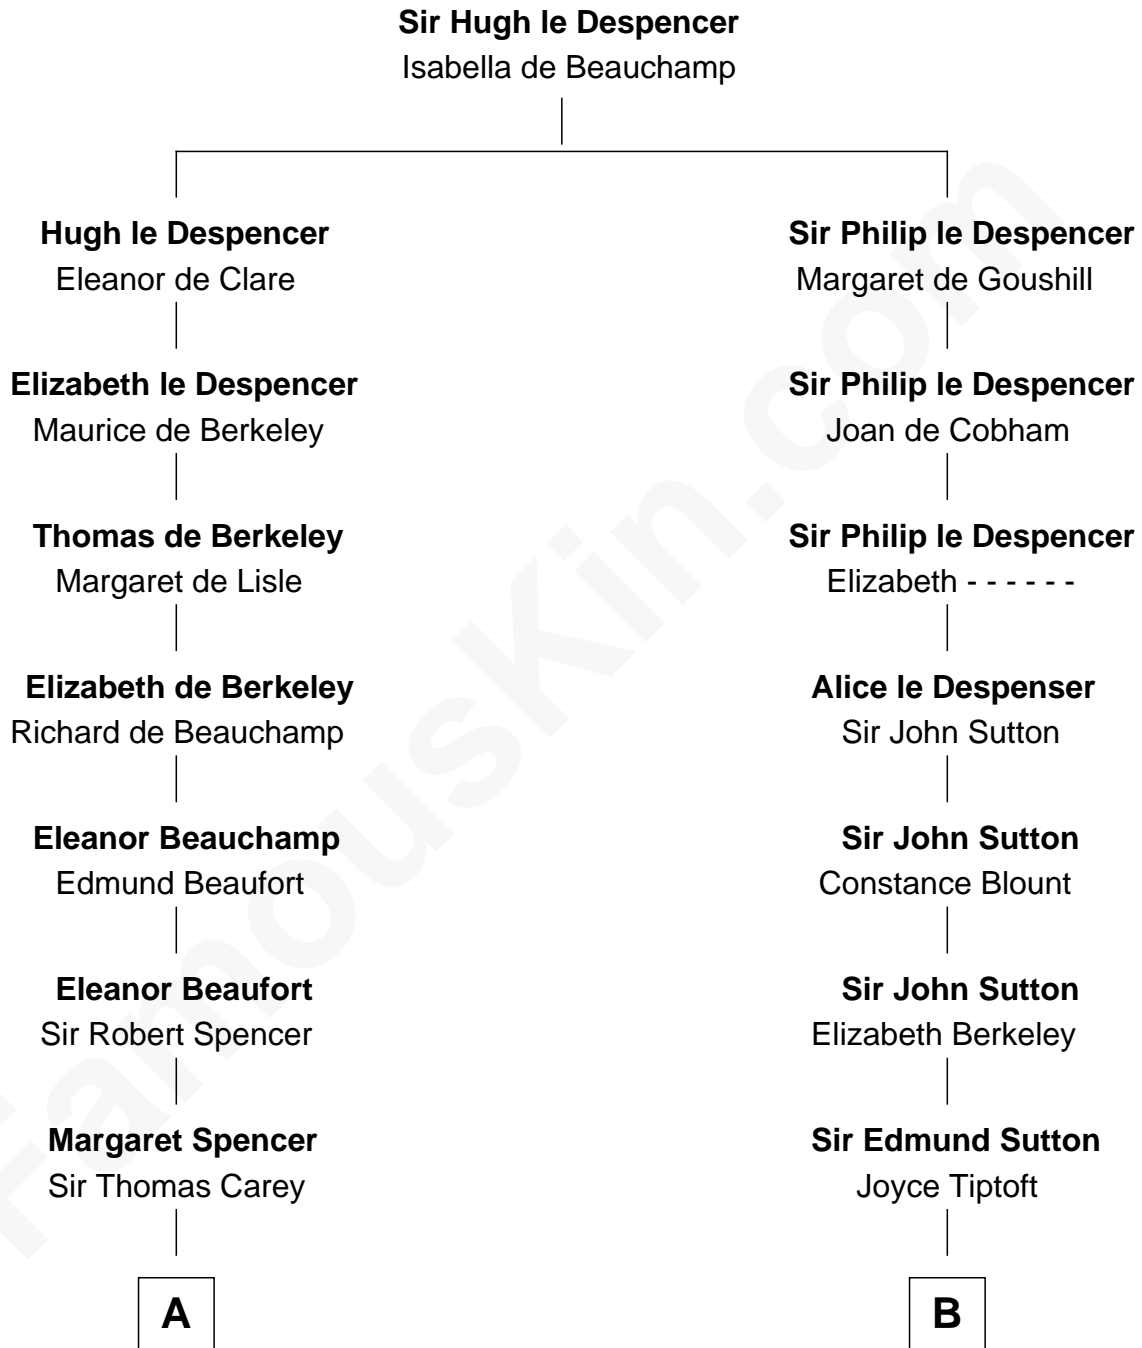

FamousKin.com Relationship Chart of

Nelson Rockefeller
41st U.S. Vice-President

20th cousin 1 time removed of

Dr. H. H. Holmes
Serial Killer aka "Devil in the White City"

C

Lucy Avery
Godfrey Lewis Rockefeller

William Avery Rockefeller
Eliza Davison

John Davison Rockefeller
Laura Celestia Spelman

John Davison Rockefeller
Abby Greene Aldrich

Nelson Rockefeller
41st U.S. Vice-President

D

Samuel Mudgett
Mary Morrill

Scribner Mudgett
Nancy Prescott

Levi Horton Mudgett
Theodate Page Price

Dr. H. H. Holmes
Serial Killer Dr. H. H. Holmes