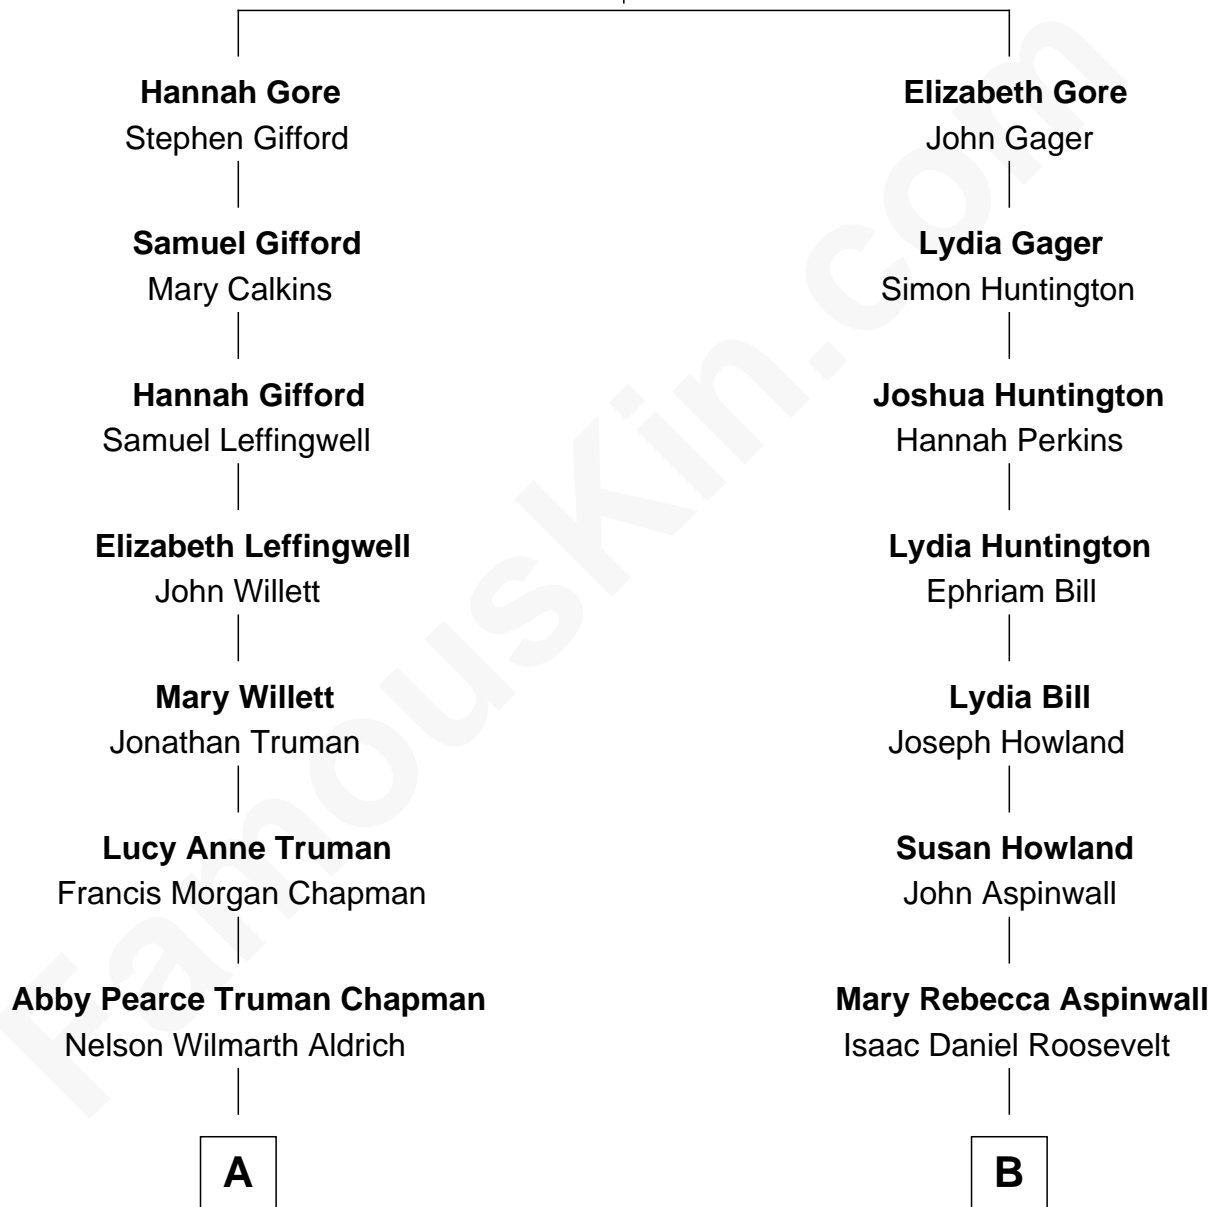

FamousKin.com Relationship Chart of

Nelson Rockefeller
41st U.S. Vice-President

8th cousin of

Franklin D. Roosevelt
32nd U.S. President

Samuel Gore
Elizabeth Hill

A

Abby Greene Aldrich
John Davison Rockefeller

Nelson Rockefeller
41st U.S. Vice-President

B

James Roosevelt
Sara Delano

Franklin D. Roosevelt
32nd U.S. President

FamousKin.com