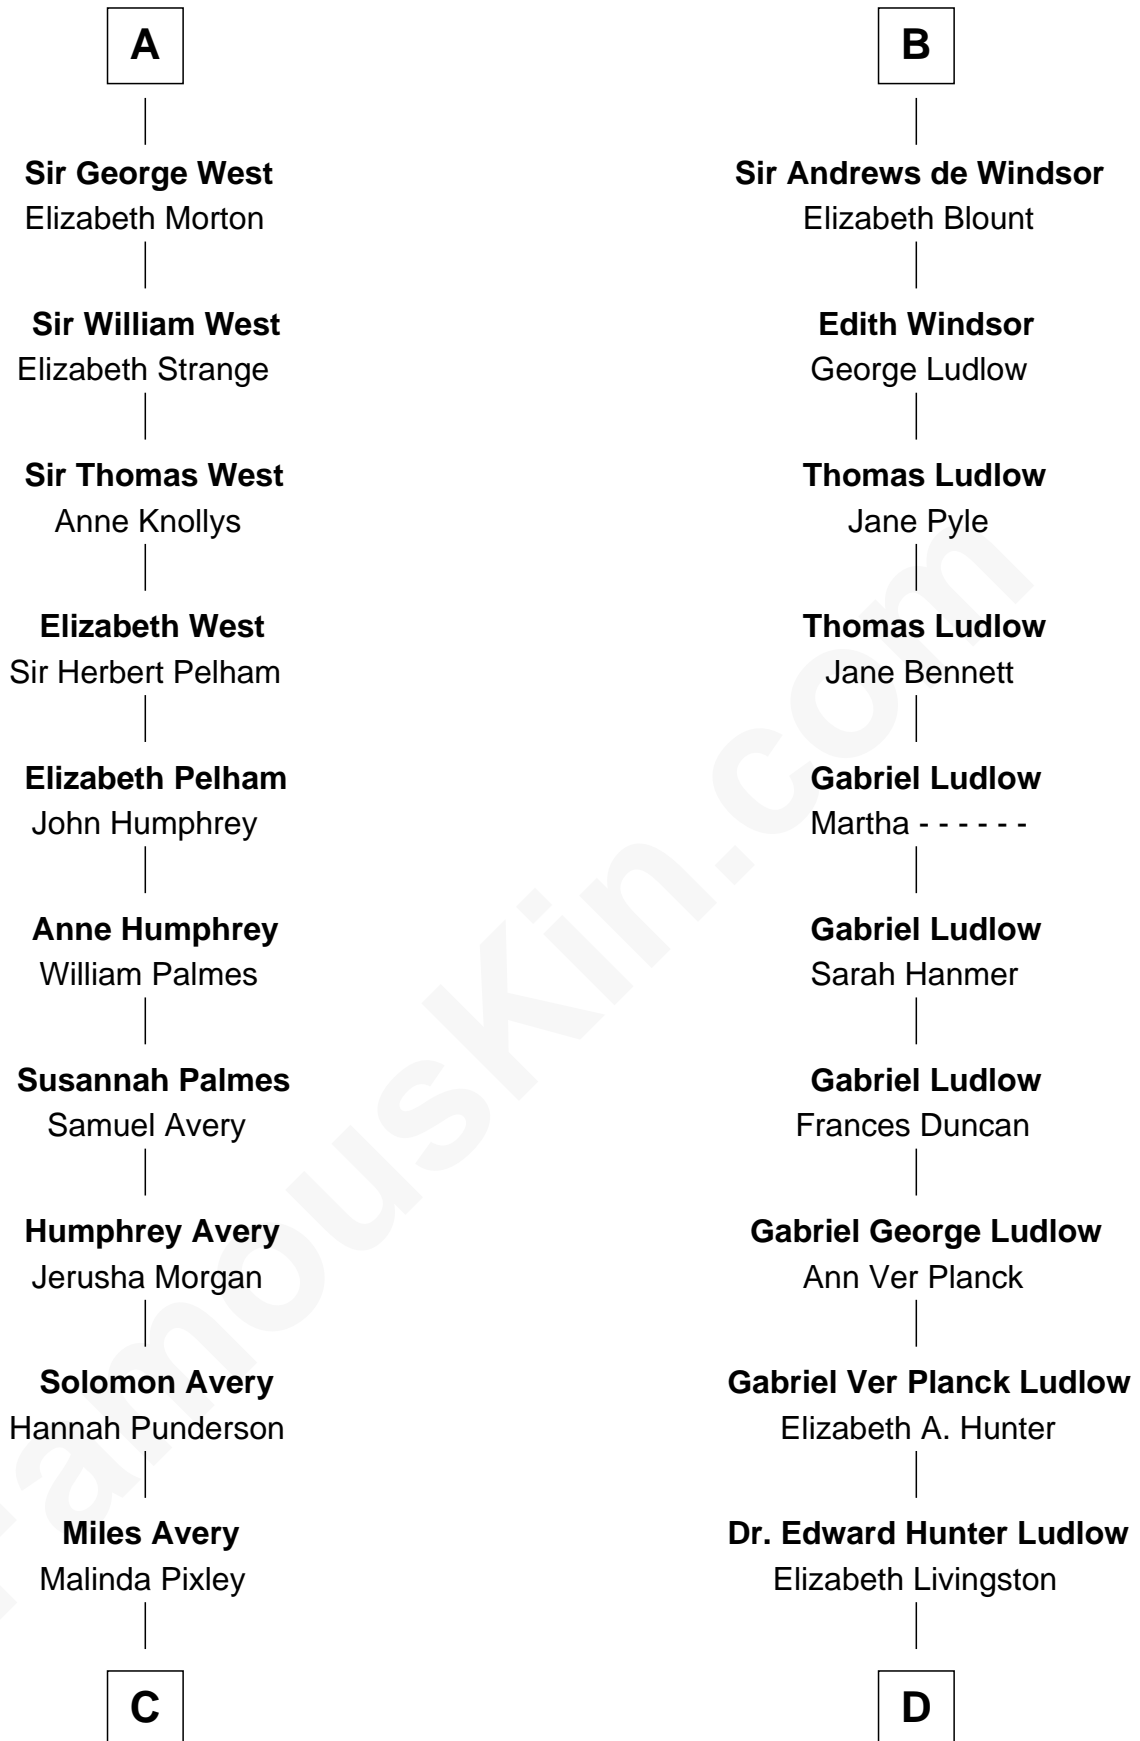

FamousKin.com

Relationship Chart of

Nelson Rockefeller

41st U.S. Vice-President

19th cousin 2 times removed of

Eleanor Roosevelt

First Lady of President Franklin D. Roosevelt

Sir Hugh de Courtenay

Sir Walter Hungerford

Sir Robert Hungerford

Margaret Botreaux

Katherine Hungerford

Sir Richard West

Sir Thomas West

Eleanor Copley

A

Elizabeth Luttrell

John Stratton

Elizabeth Stratton

John Andrews

Elizabeth Andrews

Sir Thomas de Windsor

B

C

Nelson Rockefeller

41st U.S. Vice-President

D

Mary Livingston Ludlow

Valentine Gill Hall

Anna Rebecca Hall

Elliott Roosevelt

Eleanor Roosevelt