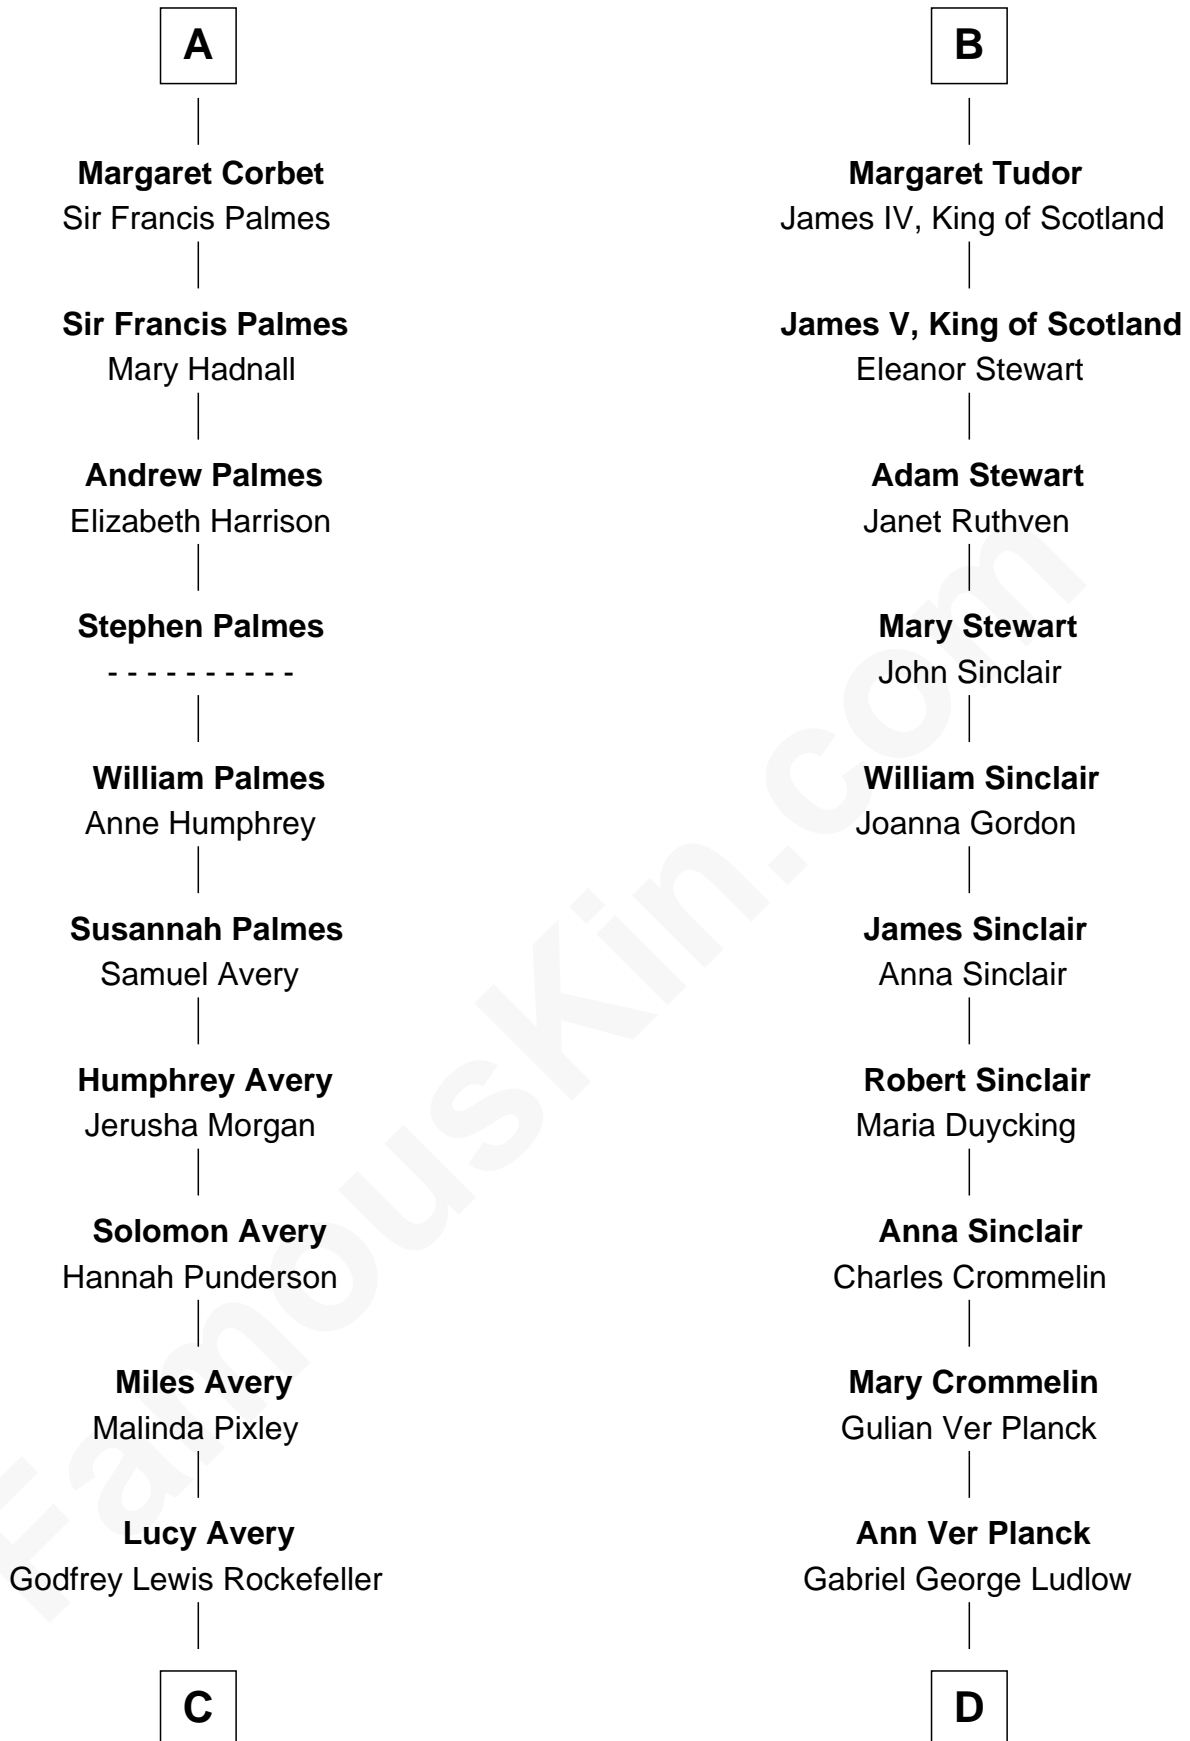

FamousKin.com Relationship Chart of

Nelson Rockefeller

41st U.S. Vice-President

20th cousin 1 time removed of

Eleanor Roosevelt

First Lady of President Franklin D. Roosevelt

C

William Avery Rockefeller

Eliza Davison

John Davison Rockefeller

Laura Celestia Spelman

John Davison Rockefeller

Abby Greene Aldrich

Nelson Rockefeller

41st U.S. Vice-President

D