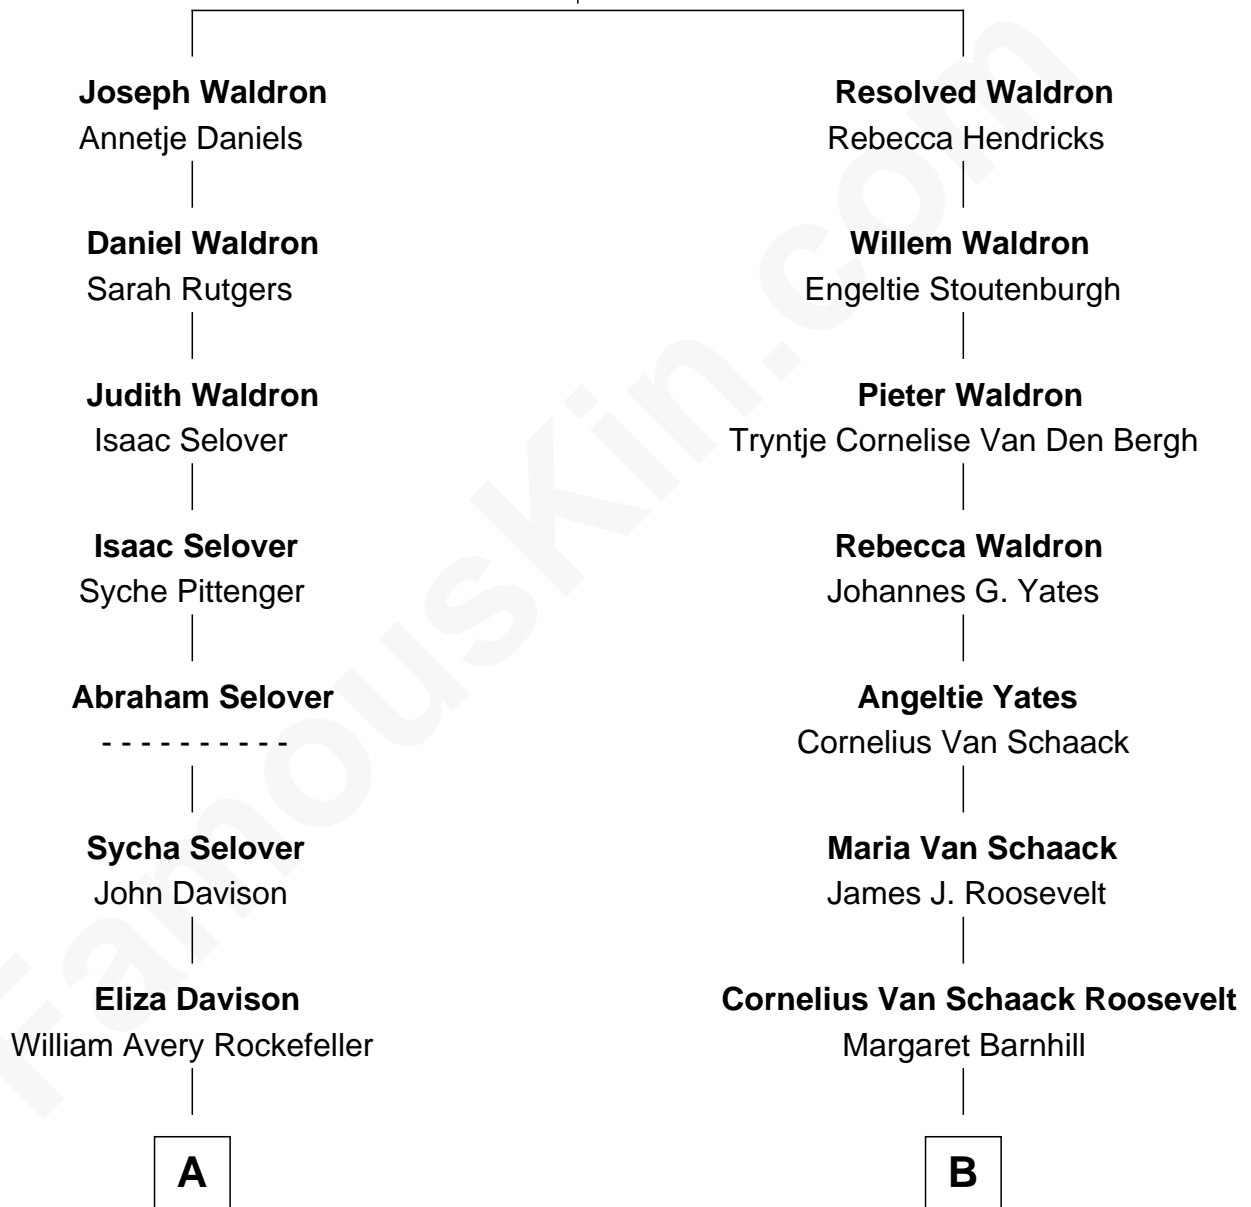

FamousKin.com Relationship Chart of

Nelson Rockefeller
41st U.S. Vice-President

9th cousin of

Eleanor Roosevelt

First Lady of President Franklin D. Roosevelt

William Waldron
Ruth Walker

A

John Davison Rockefeller

Laura Celestia Spelman

John Davison Rockefeller

Abby Greene Aldrich

Nelson Rockefeller

41st U.S. Vice-President

B

Theodore Roosevelt

Martha Bulloch

Elliott Roosevelt

Anna Rebecca Hall

Eleanor Roosevelt

First Lady of Franklin Roosevelt

FamousKin.com