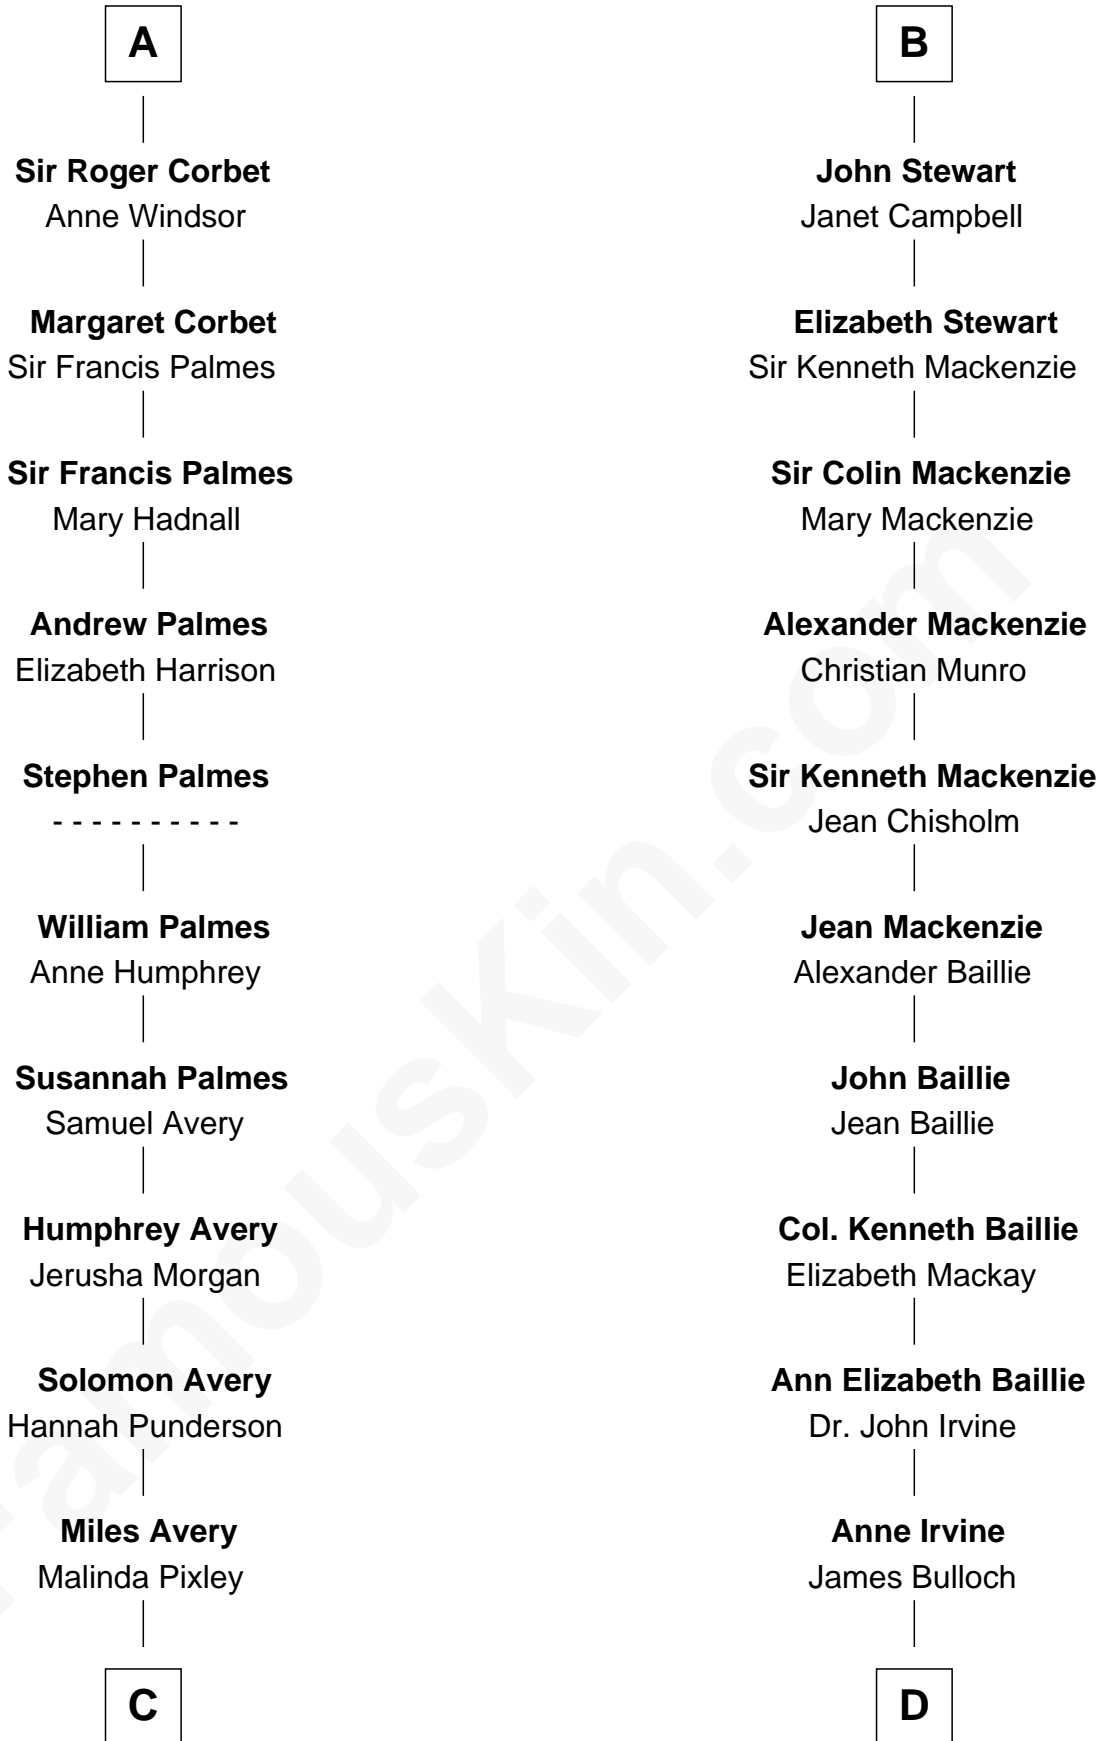

FamousKin.com Relationship Chart of

Nelson Rockefeller

41st U.S. Vice-President

19th cousin 2 times removed of

Theodore Roosevelt

26th U.S. President

William de Beauchamp

Maud FitzJohn

C

Lucy Avery

Godfrey Lewis Rockefeller

William Avery Rockefeller

Eliza Davison

John Davison Rockefeller

Laura Celestia Spelman

John Davison Rockefeller

Abby Greene Aldrich

Nelson Rockefeller

41st U.S. Vice-President

D

James Stephens Bulloch

Martha Stewart

Martha Bulloch

Theodore Roosevelt

Theodore Roosevelt

26th U.S. President

FamousKin.com