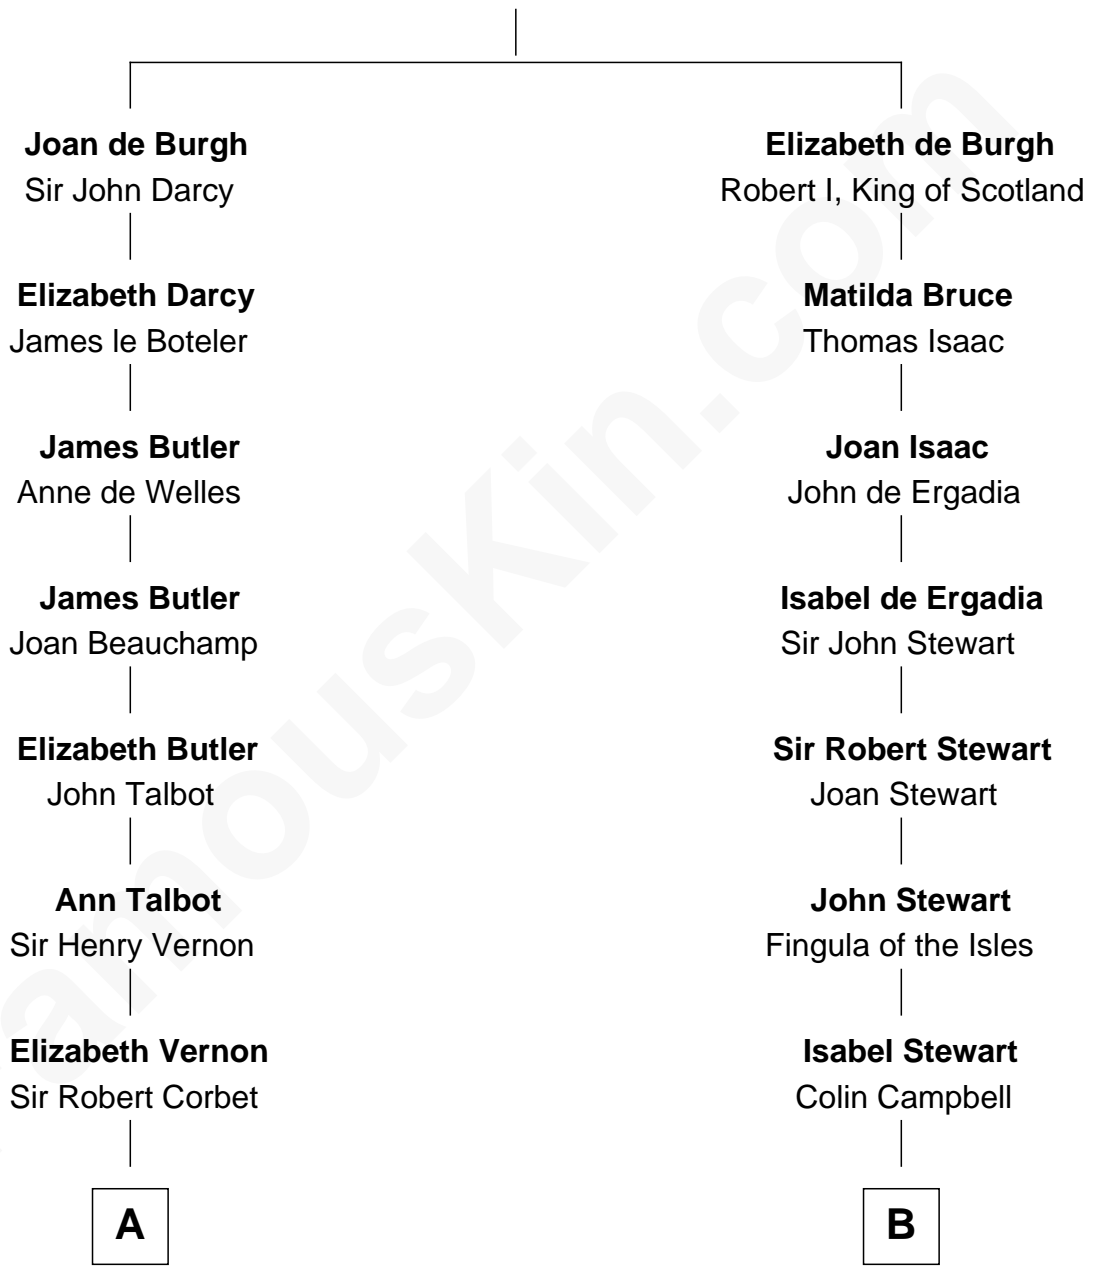

# FamousKin.com Relationship Chart of

**Nelson Rockefeller**

*41st U.S. Vice-President*

20th cousin 1 time removed of

**Theodore Roosevelt**

*26th U.S. President*

**Sir Richard de Burgh**

Margaret - - - - -

**C**

**Lucy Avery**  
Godfrey Lewis Rockefeller

**William Avery Rockefeller**  
Eliza Davison

**John Davison Rockefeller**  
Laura Celestia Spelman

**John Davison Rockefeller**  
Abby Greene Aldrich

**Nelson Rockefeller**  
*41st U.S. Vice-President*

**D**

**Anne Irvine**  
James Bulloch

**James Stephens Bulloch**  
Martha Stewart

**Martha Bulloch**  
Theodore Roosevelt

**Theodore Roosevelt**  
*26th U.S. President*