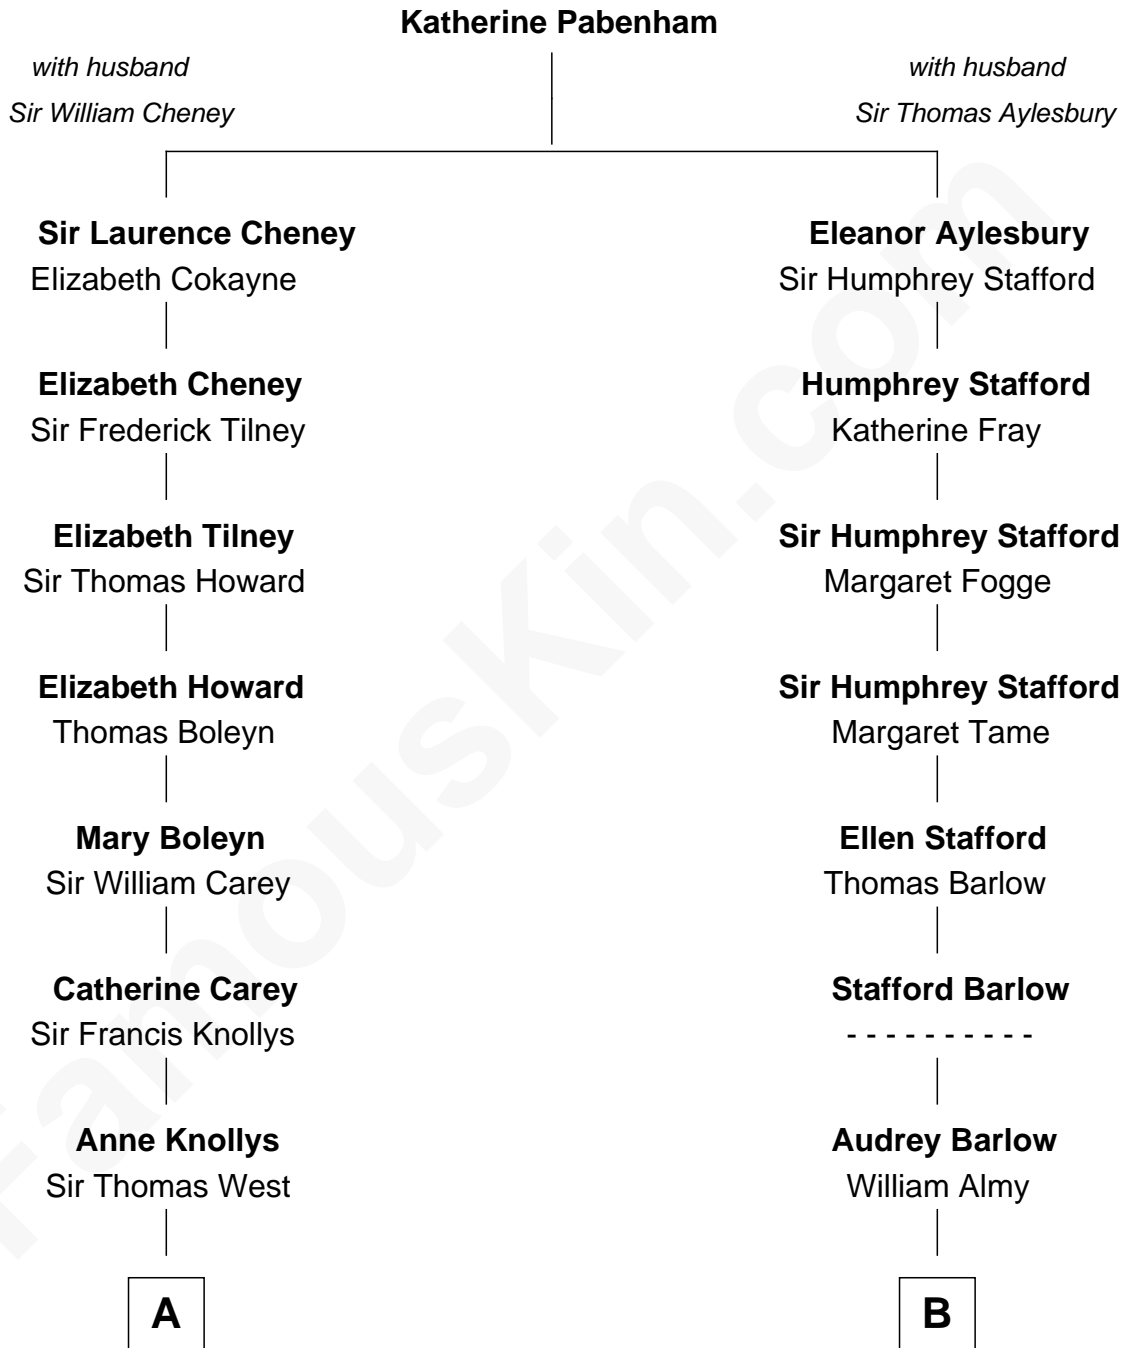

FamousKin.com Relationship Chart of

Nelson Rockefeller

41st U.S. Vice-President

15th cousin 3 times removed of

Alice (Lee) Roosevelt

First Wife of President Theodore Roosevelt

C

—
John Davison Rockefeller

Abby Greene Aldrich

—
Nelson Rockefeller

41st U.S. Vice-President

FamousKin.com